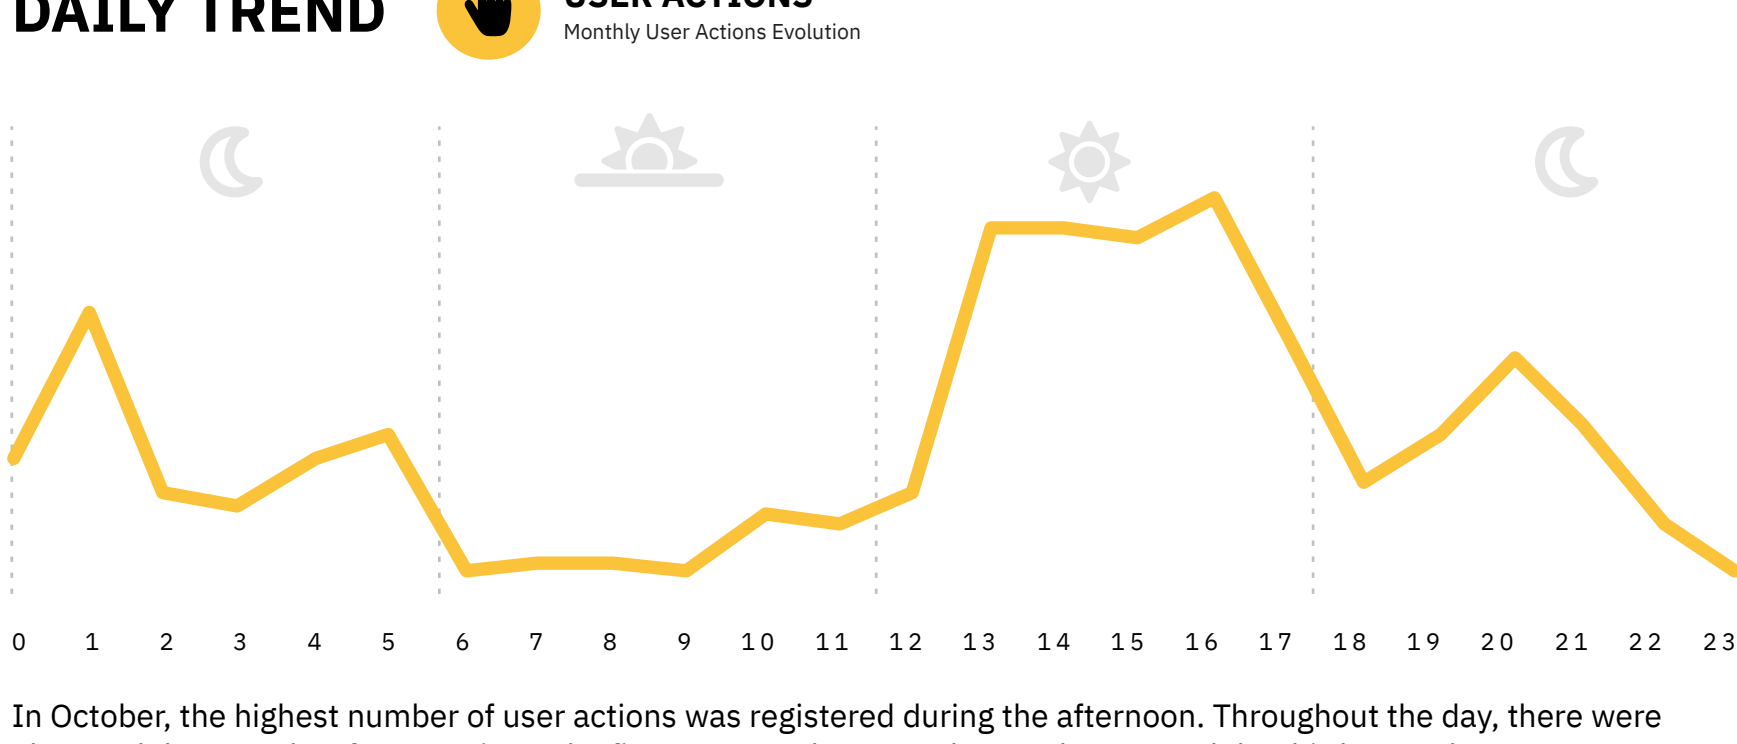

TOP CONTENT CATEGORIES

NEWS	EVENTS	SEARCH
Environment	Exhibitions	What to Do
Economy	Music	Transports
City	Others	Where to Sleep

DURING THE MONTH

WEEKLY TREND

DAILY TREND

October Overall Analysis:

During October, TOMIs kept showing and excellent performance and numbers.

User Actions*: Values indicate the number of touches made on TOMI. Content Display*: Values show the number of each content exhibited on lists, selections and search. Pedestrians*: This data is completely anonymous and privacy is respected.