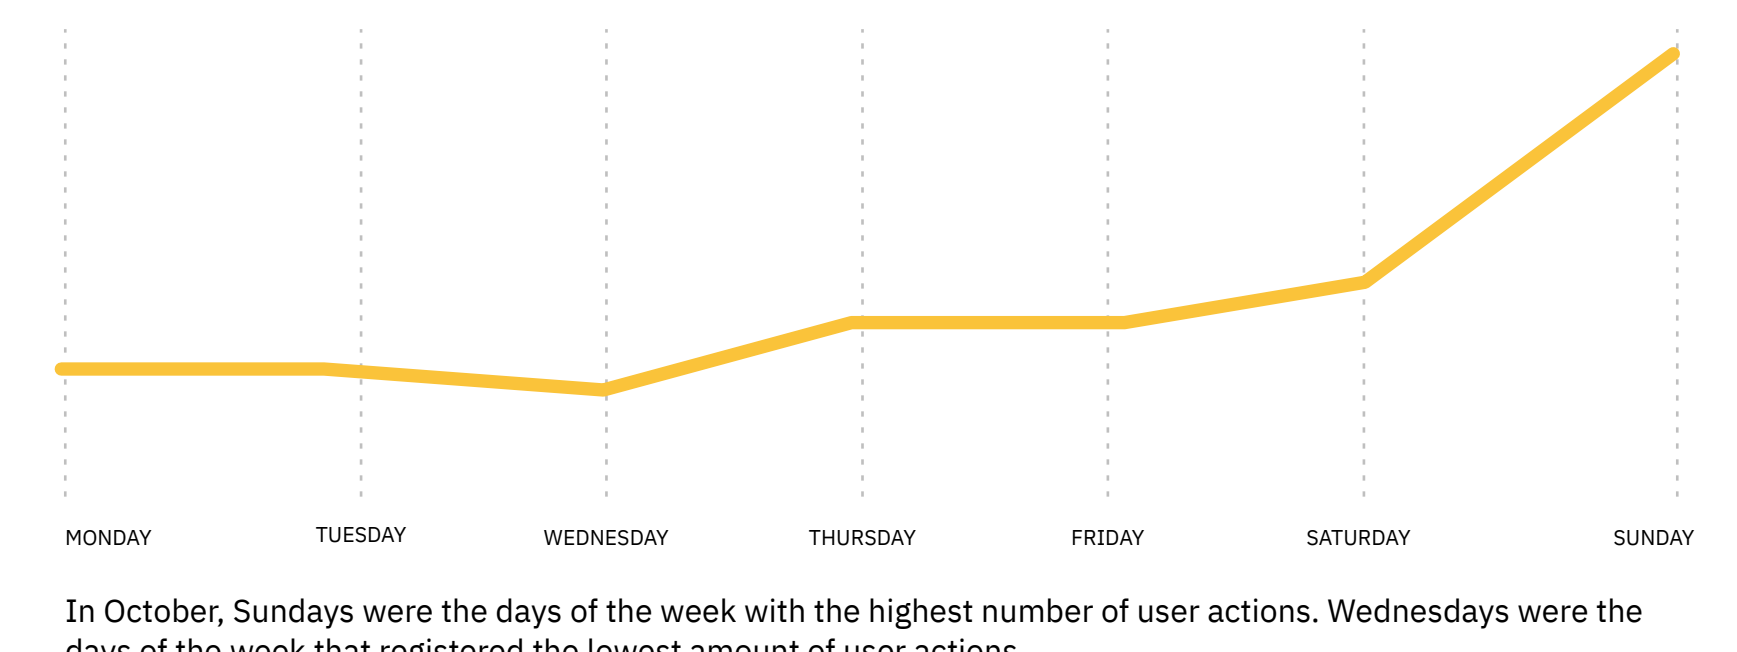

TOMI Smart Media is an excellent way to communicate

TOMI is a communication platform for brands through the advertising module, TOMI Smart Media. This module shows an innovative and effective way to communicate in the right place at the right time, reaching a large audience, in a creative and interactive way.

TOP CONTENT CATEGORIES

NEWS	EVENTS	SEARCH
Environment	Exhibitions	What to Do
Economy	Music	Transports
City	Others	Where to Sleep

DURING THE MONTH

WEEKLY TREND

DAILY TREND

October Overall Analysis:

During October, TOMIs kept showing and excellent performance and numbers.

User Actions*: Values indicate the number of touches made on TOMI. Content Display*: Values show the number of each content exhibited on lists, selections and search. Pedestrians*: This data is completely anonymous and privacy is respected.