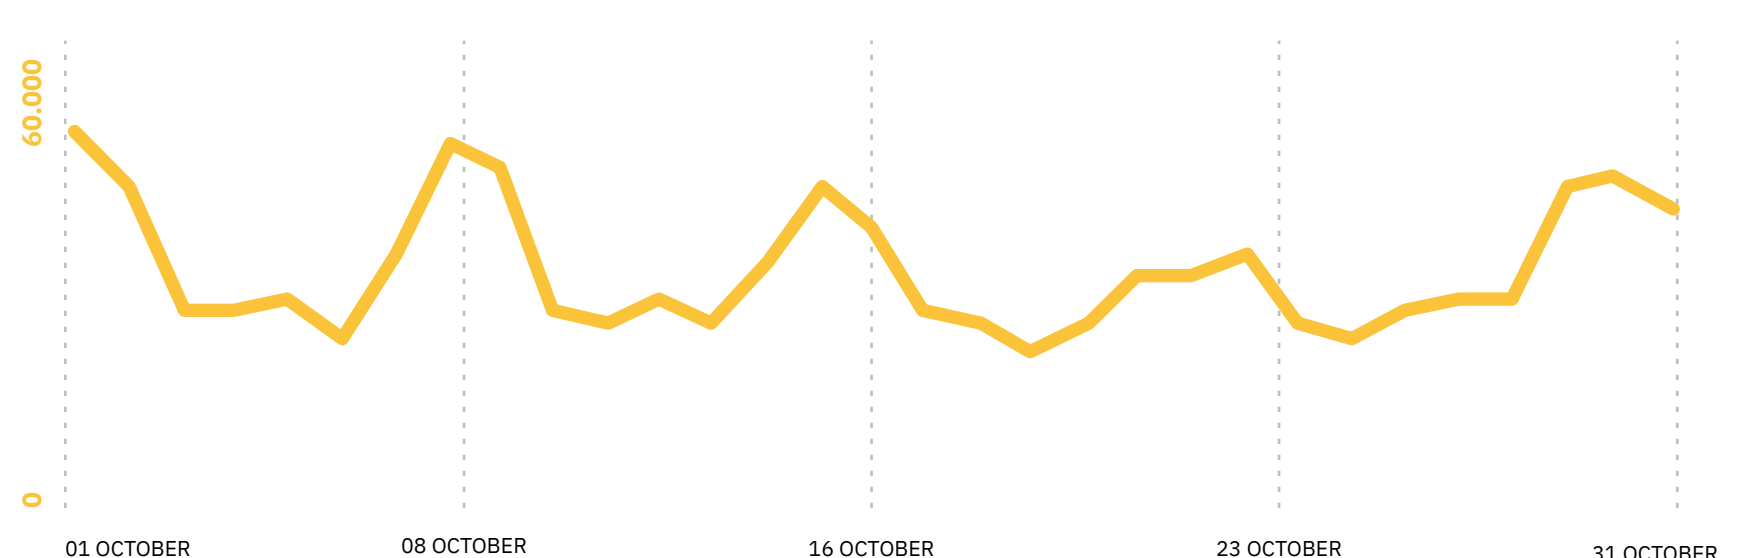

TOMI Smart Media is an excellent way to communicate

TOMI is a communication platform for brands through the advertising module, TOMI Smart Media. This module shows an innovative and effective way to communicate in the right place at the right time, reaching a large audience, in a creative and interactive way.

TOP CONTENT CATEGORIES

NEWS	EVENTS	SEARCH
Environment	Exhibitions	What to Do
Economy	Music	Transports
City	Others	Where to Sleep

DURING THE MONTH

WEEKLY TREND

DAILY TREND

October Overall Analysis:

During October, TOMIs kept showing and excellent performance and numbers.

User Actions*: Values indicate the number of touches made on TOMI. Content Display*: Values show the number of each content exhibited on lists, selections and search. Pedestrians*: This data is completely anonymous and privacy is respected.