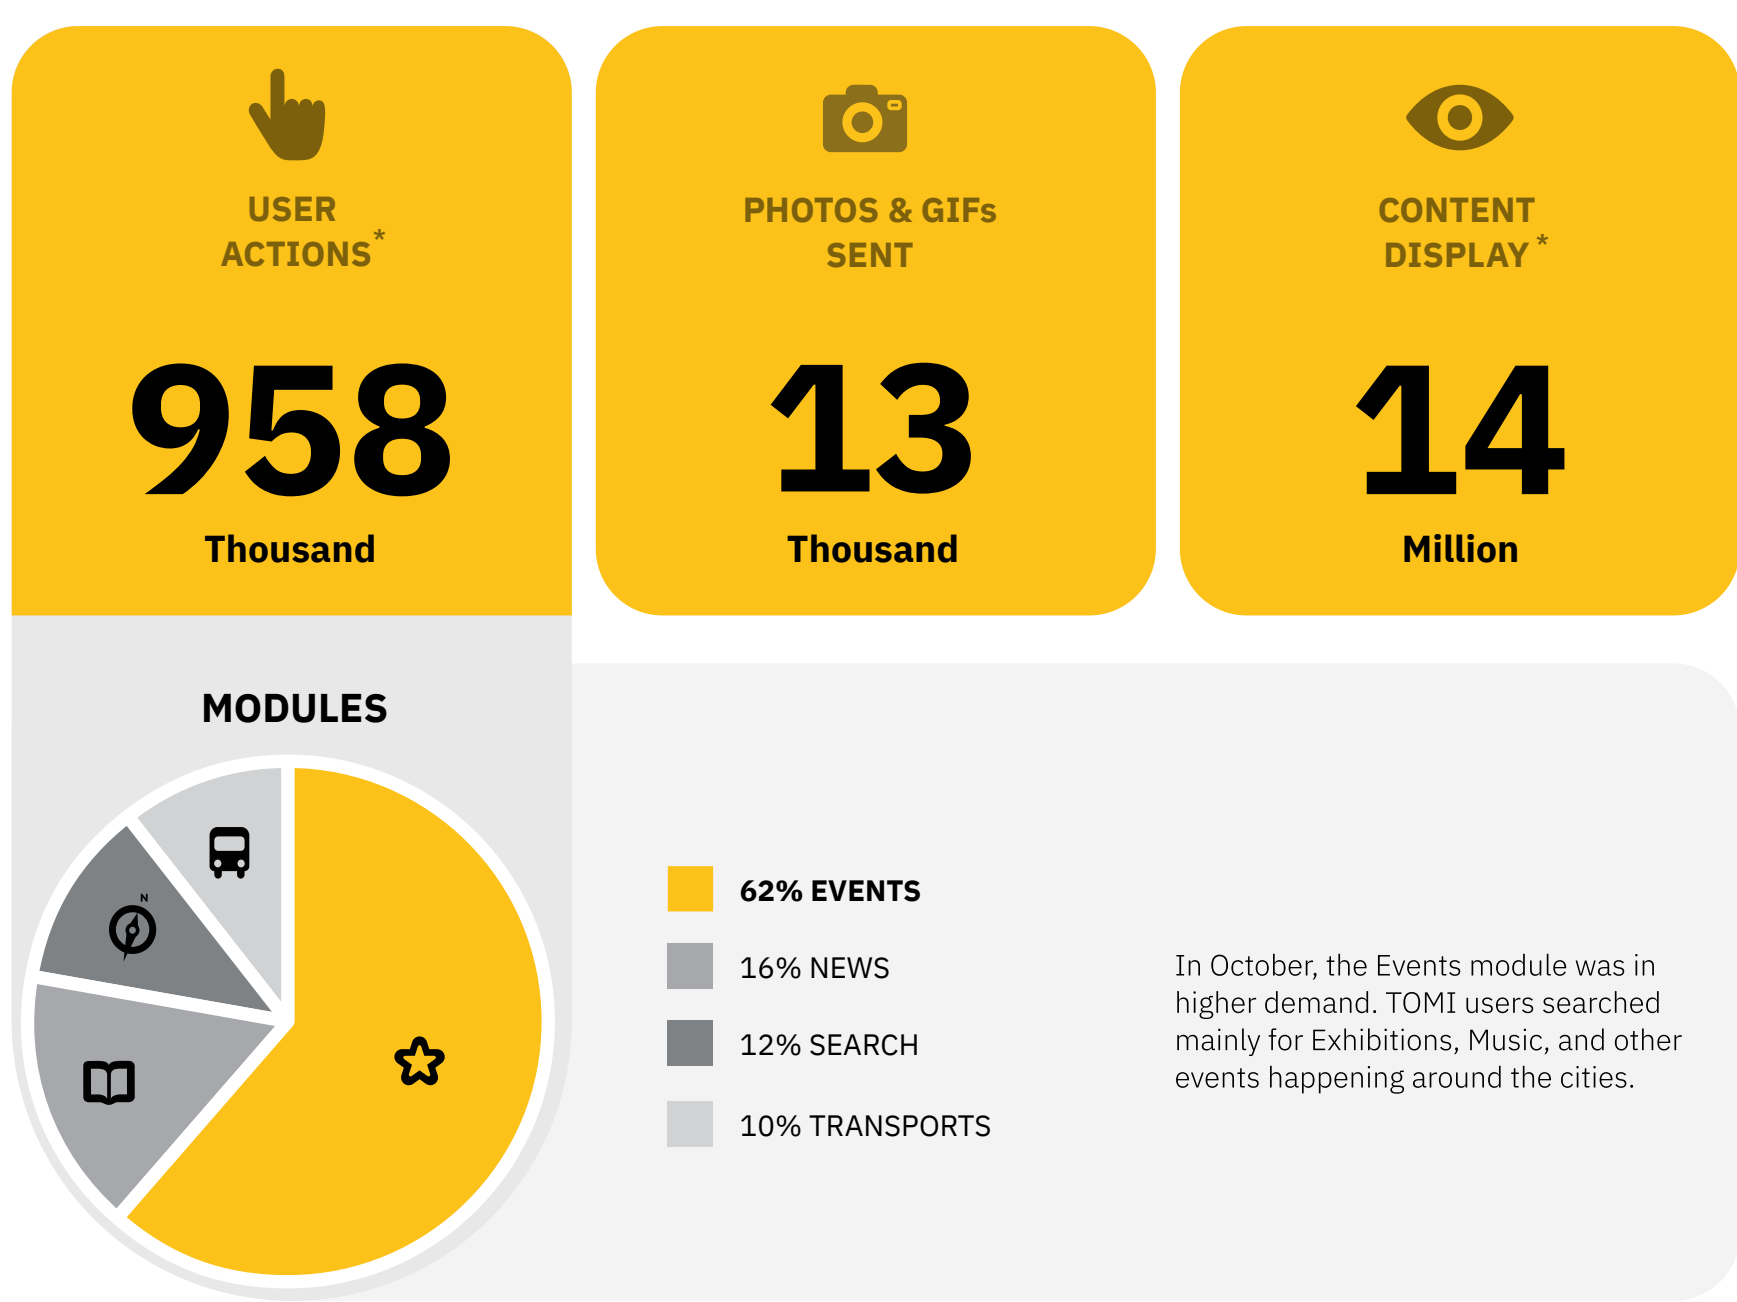

TOMI Smart Media is an excellent way to communicate

TOMI is a communication platform for brands through the advertising module, TOMI Smart Media. This module shows an innovative and effective way to communicate in the right place at the right time, reaching a large audience, in a creative and interactive way.

TOP CONTENT CATEGORIES

NEWS	EVENTS	SEARCH
Environment	Exhibitions	What to Do
Economy	Music	Transports
City	Others	Where to Sleep

DURING THE MONTH

WEEKLY TREND

DAILY TREND

October Overall Analysis:

During October, TOMIs kept showing and excellent performance and numbers.

User Actions*: Values indicate the number of touches made on TOMI. Content Display*: Values show the number of each content exhibited on lists, selections and search. Pedestrians*: This data is completely anonymous and privacy is respected.