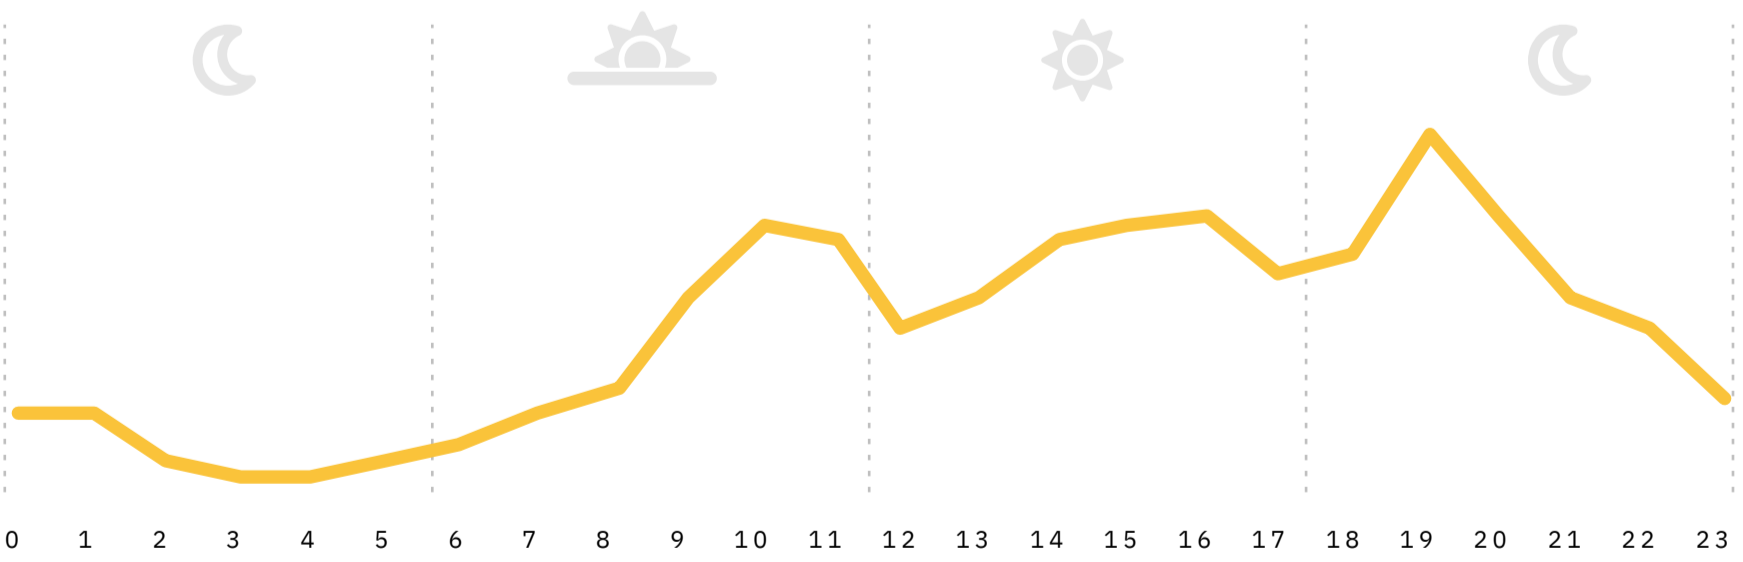

Average User Actions Count by Week Day

In September, Fridays and Saturdays registered the highest number of user actions of the week. Mondays and Wednesdays were the days of the week with the least number of user actions.

DAILY TREND

USER ACTIONS

Monthly User Actions Evolution

During September, the afternoon period and the night period was registered the highest activity of the day. There were registered three peaks throughout the day. The first peak between 10 am and 11 am, the second around 4 pm, and the third around 7 pm.