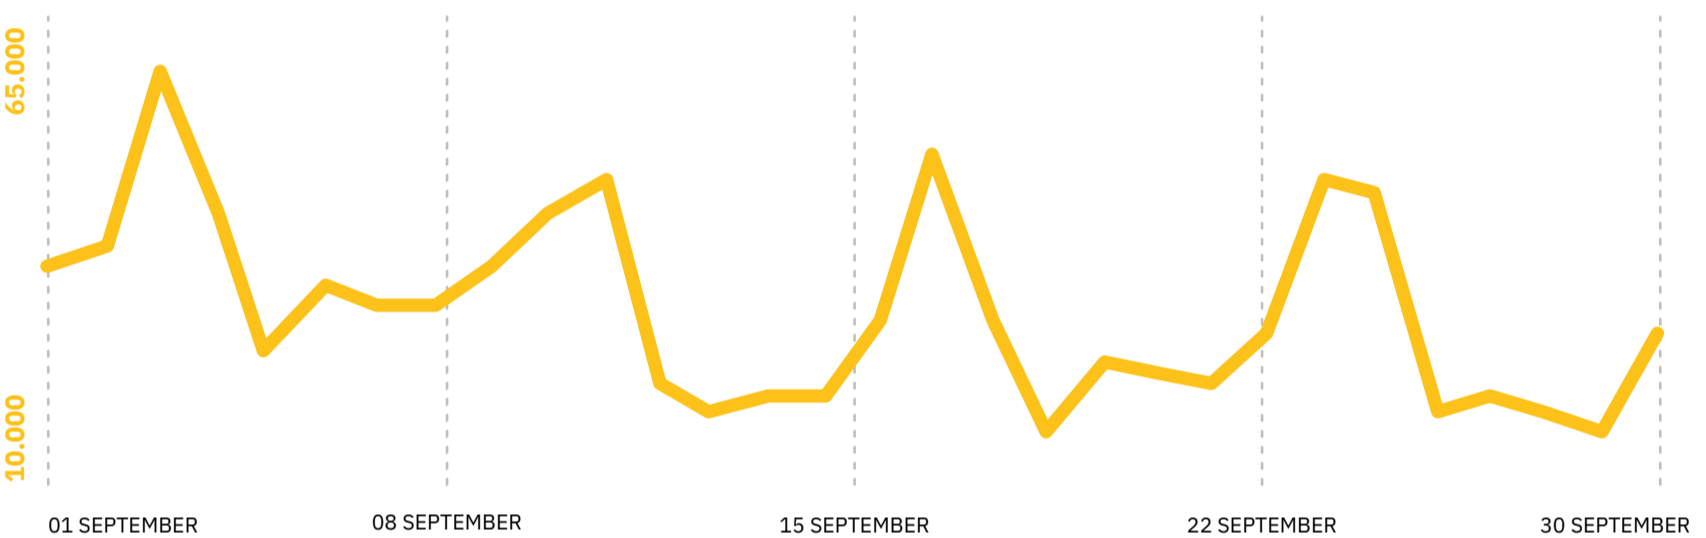

USER ACTIONS *

886

Thousand

PHOTOS & GIFs SENT

11

Thousand

CONTENT DISPLAY *

14

Million

MODULES

- 12% NEWS
- 42% EVENTS
- 24% SEARCH
- 22% TRANSPORTS

DURING THE MONTH

USER ACTIONS

Monthly User Actions Evolution

WEEKLY TREND

USER ACTIONS

Average User Actions Count by Week Day

In September, Fridays and Saturdays registered the highest number of user actions of the week. Mondays and Wednesdays were the days of the week with the least number of user actions.

DAILY TREND

USER ACTIONS

Monthly User Actions Evolution

During September, the afternoon period and the night period was registered the highest activity of the day. There were registered three peaks throughout the day. The first peak between 10 am and 11 am, the second around 4 pm, and the third around 7 pm.