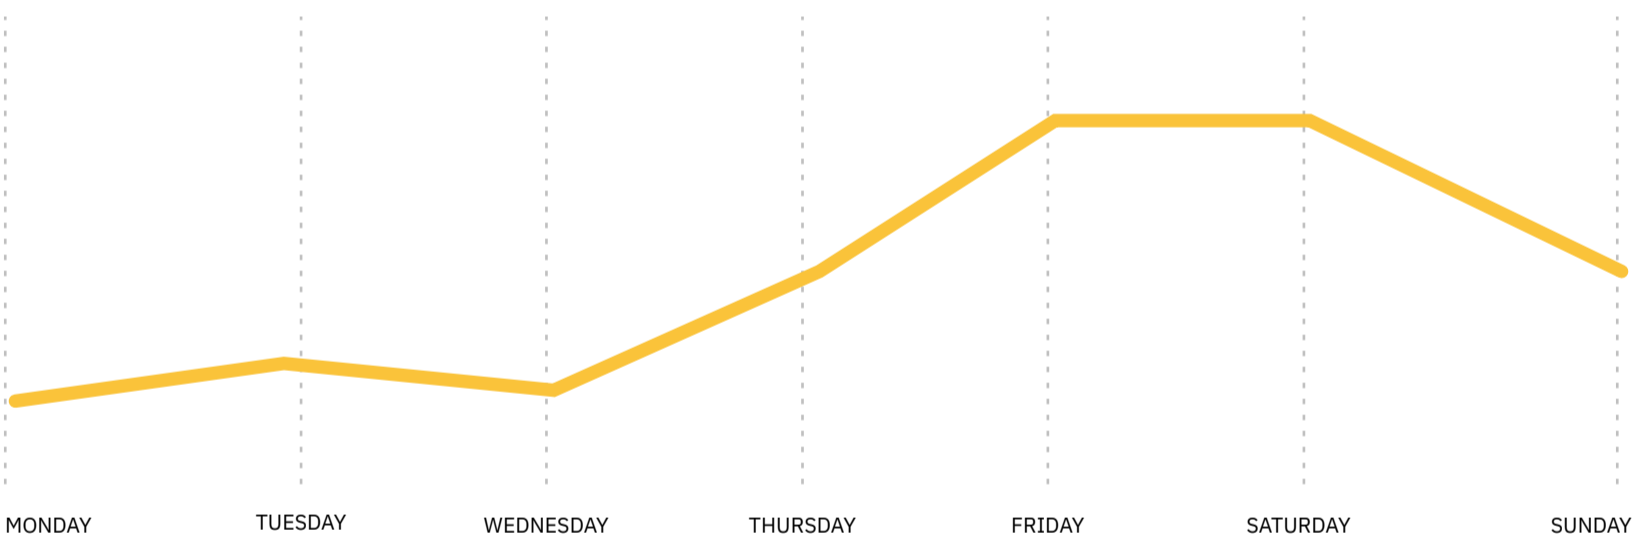

Million

MODULES

- 12% NEWS
- 42% EVENTS
- 24% SEARCH
- 22% TRANSPORTS

DURING THE MONTH

USER ACTIONS

Monthly User Actions Evolution

WEEKLY TREND

USER ACTIONS

Average User Actions Count by Week Day

In September, Fridays and Saturdays registered the highest number of user actions of the week. Mondays and Wednesdays were the days of the week with the least number of user actions.

DAILY TREND

USER ACTIONS

Monthly User Actions Evolution

During September, the afternoon period and the night period was registered the highest activity of the day. There were registered three peaks throughout the day. The first peak between 10 am and 11 am, the second around 4 pm, and the third around 7 pm.