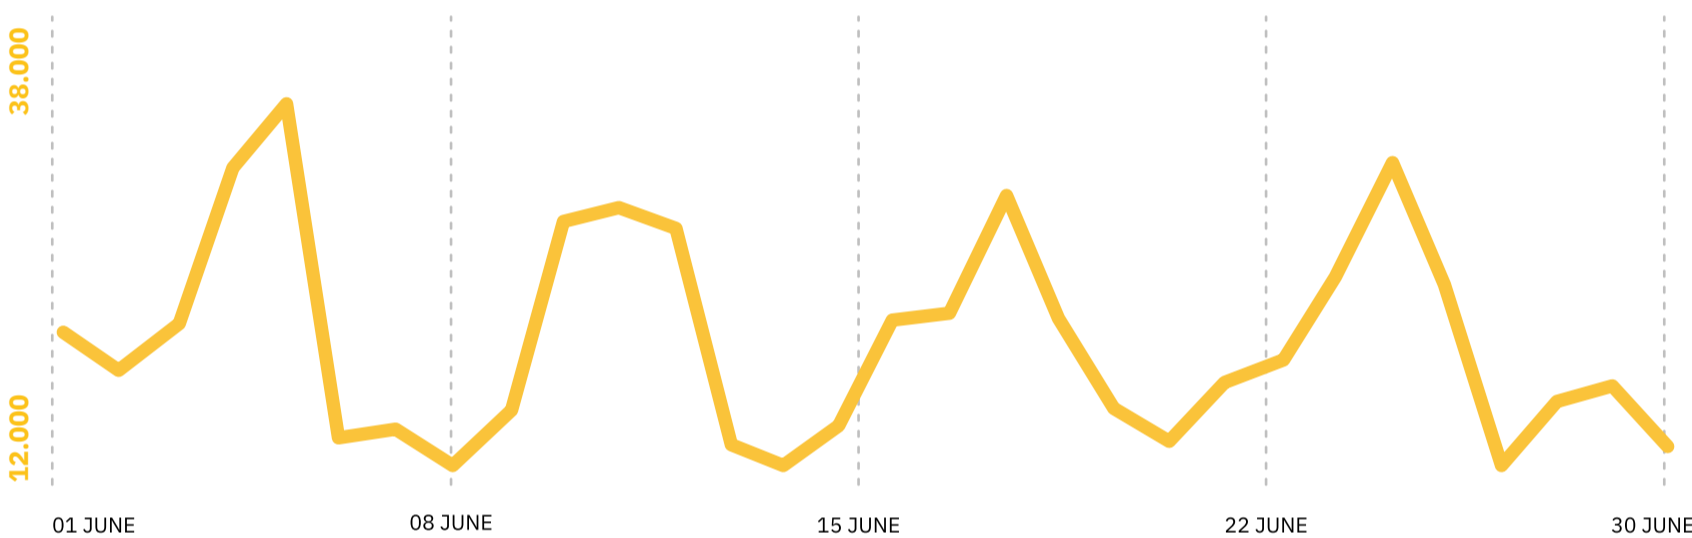

USER ACTIONS *

621
Thousand

PHOTOS & GIFs SENT

8.2
Thousand

CONTENT DISPLAY *

13
Million

MODULES

- 59% NEWS**
- 3% EVENTS
- 25% SEARCH
- 13% TRANSPORTS

In June, the News module was in higher demand.

DURING THE MONTH

USER ACTIONS
Monthly User Actions Evolution

WEEKLY TREND

USER ACTIONS
Average User Actions Count by Week Day

In June, Fridays registered the highest number of user action. On the other side, on Mondays were observed the lowest number of user actions of the week.

DAILY TREND

USER ACTIONS
Monthly User Actions Evolution

In June, the number of user actions was similar throughout the day. The highest peak of action was registered at 5 pm.

June Overall Analysis:

In June, the number of Covid-19 cases detected in Portugal remained high. This month also marked the return of the Festas dos Santos Populares to several cities across the country.