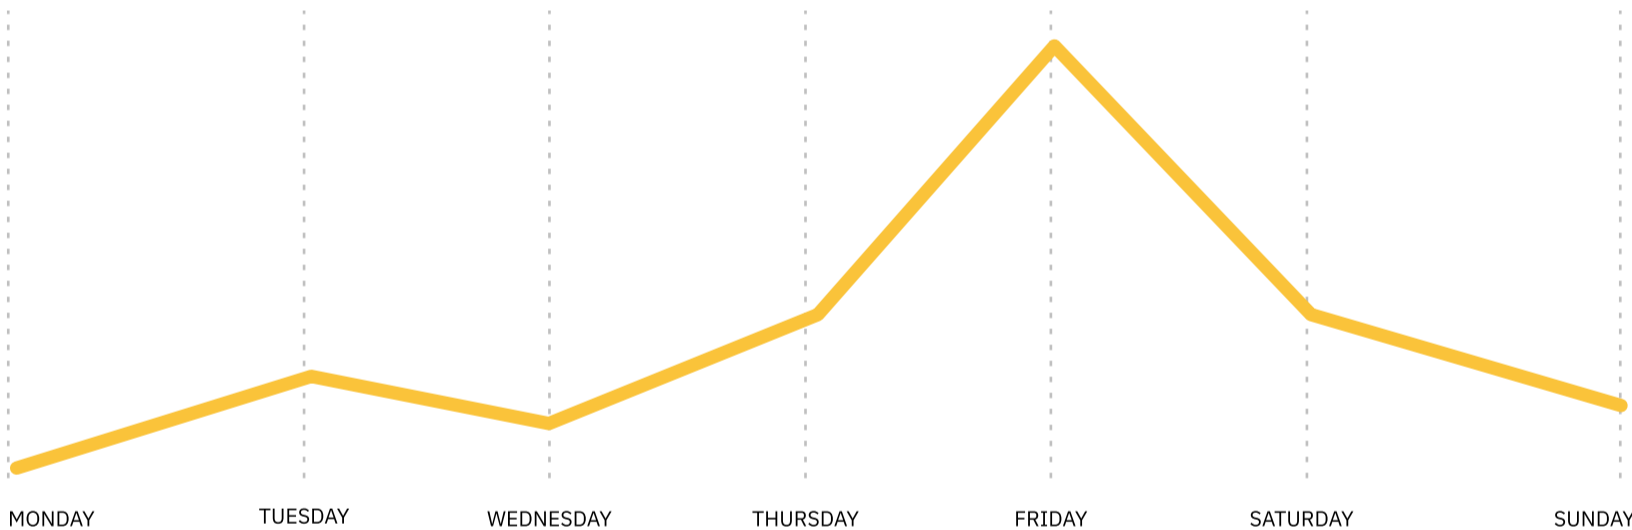

USER ACTIONS *

621
Thousand

PHOTOS & GIFs SENT

8.2
Thousand

CONTENT DISPLAY *

13
Million

MODULES

- 59% NEWS**
- 3% EVENTS
- 25% SEARCH
- 13% TRANSPORTS

In June, the News module was in higher demand.

DURING THE MONTH

USER ACTIONS
Monthly User Actions Evolution

WEEKLY TREND

USER ACTIONS
Average User Actions Count by Week Day

In June, Fridays registered the highest number of user action. On the other side, on Mondays were observed the lowest number of user actions of the week.

DAILY TREND

USER ACTIONS
Monthly User Actions Evolution

In June, the number of user actions was similar throughout the day. The highest peak of action was registered at 5 pm.

June Overall Analysis:

In June, the number of Covid-19 cases detected in Portugal remained high. This month also marked the return of the Festas dos Santos Populares to several cities across the country.

User Actions*: Values indicate the number of touches made on TOMI. Content Display*: Values show the number of each content exhibited on lists, selections and search.

SUBSCRIBE NEWSLETTER

Trademark. Patented internationally. Registered design.