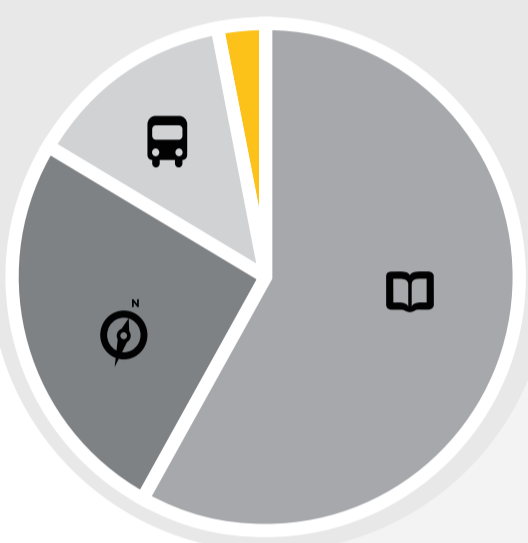

USER ACTIONS *

621
Thousand

PHOTOS & GIFs SENT

8.2
Thousand

CONTENT DISPLAY *

13
Million

MODULES

- 59% NEWS**
- 3% EVENTS
- 25% SEARCH
- 13% TRANSPORTS

In June, the News module was in higher demand.

DURING THE MONTH

USER ACTIONS
Monthly User Actions Evolution

WEEKLY TREND

USER ACTIONS
Average User Actions Count by Week Day

In June, Fridays registered the highest number of user action. On the other side, on Mondays were observed the lowest number of user actions of the week.

DAILY TREND

USER ACTIONS
Monthly User Actions Evolution

In June, the number of user actions was similar throughout the day. The highest peak of action was registered at 5 pm.

June Overall Analysis:

In June, the number of Covid-19 cases detected in Portugal remained high. This month also marked the return of the Festas dos Santos Populares to several cities across the country.