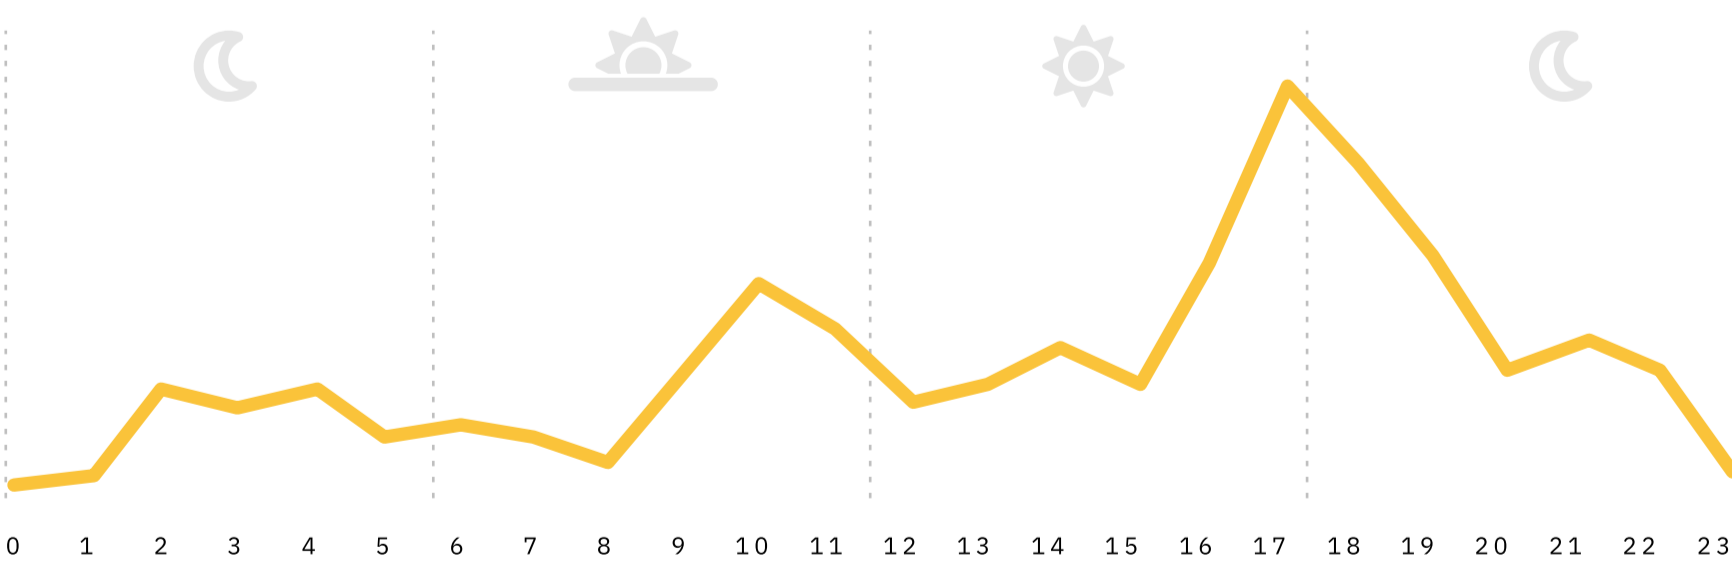

In June, the News module was in higher demand.

DURING THE MONTH

USER ACTIONS
Monthly User Actions Evolution

WEEKLY TREND

USER ACTIONS
Average User Actions Count by Week Day

In June, Fridays registered the highest number of user action. On the other side, on Mondays were observed the lowest number of user actions of the week.

DAILY TREND

USER ACTIONS
Monthly User Actions Evolution

In June, the number of user actions was similar throughout the day. The highest peak of action was registered at 5 pm.

June Overall Analysis:

In June, the number of Covid-19 cases detected in Portugal remained high. This month also marked the return of the Festas dos Santos Populares to several cities across the country.

User Actions*: Values indicate the number of touches made on TOMI. Content Display*: Values show the number of each content exhibited on lists, selections and search.

SUBSCRIBE NEWSLETTER

Trademark. Patented internationally. Registered design.