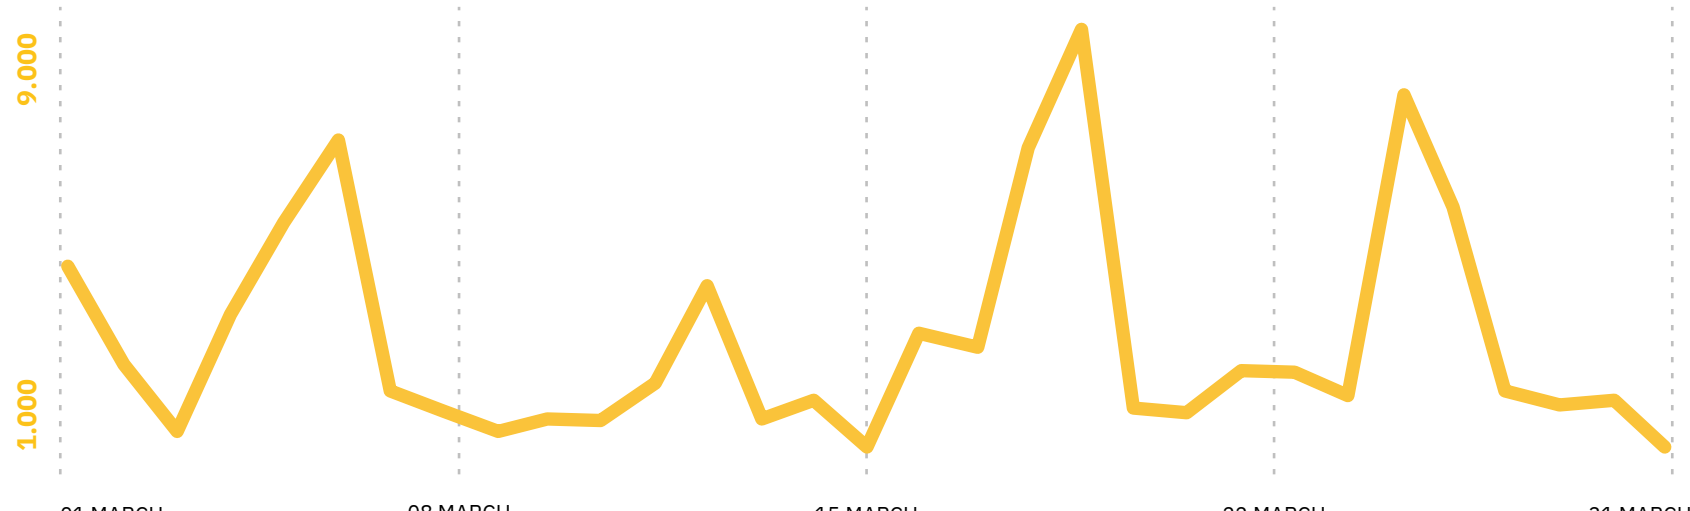

DURING THE MONTH

USER ACTIONS

Monthly User Actions Evolution

WEEKLY TREND

USER ACTIONS

Average User Actions Count by Week Day