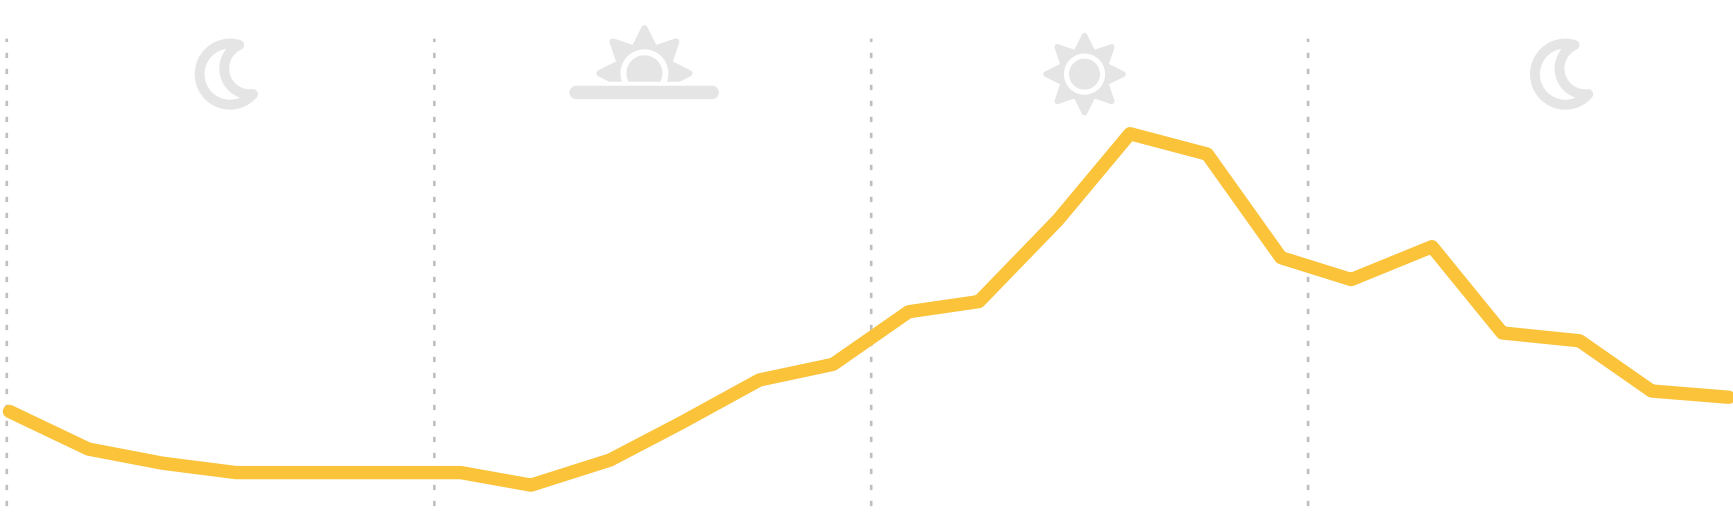

DAILY TREND

USER ACTIONS

Monthly User Actions Evolution

In March, the flow of user actions was higher from 1 pm until 7 pm, recording two peaks. The first one happened at 3 pm, and the second at 7 pm.

THE PODIUM

USER ACTIONS

TOMI with Most User Action

PHOTOS & GIFS SENT

TOMI with more Selfies and GIFs Sent

ACTION CHAMPION

- Vila Nova de Gaia CM TOMI - 22 484
- Matosinhos Loja TOMI - 13 730
- Matosinhos Leça TOMI - 10 810
- Caminha TOMI - 7 025
- Mondim de Bastos TOMI - 5 239

SELFIE WINNER

- Matosinhos Loja TOMI - 461
- Matosinhos Leça TOMI - 400
- Mondim de Bastos TOMI - 125
- Póvoa de Varzim TOMI - 67
- Penedono TOMI - 42

March Overall Analysis:

In March, there was a decrease in the number of Covid-19 cases registered in Portugal.

User Actions*: Values indicate the number of touches made on TOMI. Content Display*: Values show the number of each content exhibited on lists, selections and search.

SUBSCRIBE NEWSLETTER

MAIN AWARDS AND HONORS Citizen's engagement, E-Gov & urban innovation	Award UI & UX Best interface	Accessibility & inclusion Design for society & disability inclusion	DOOH media Best innovation	Tourism Best service