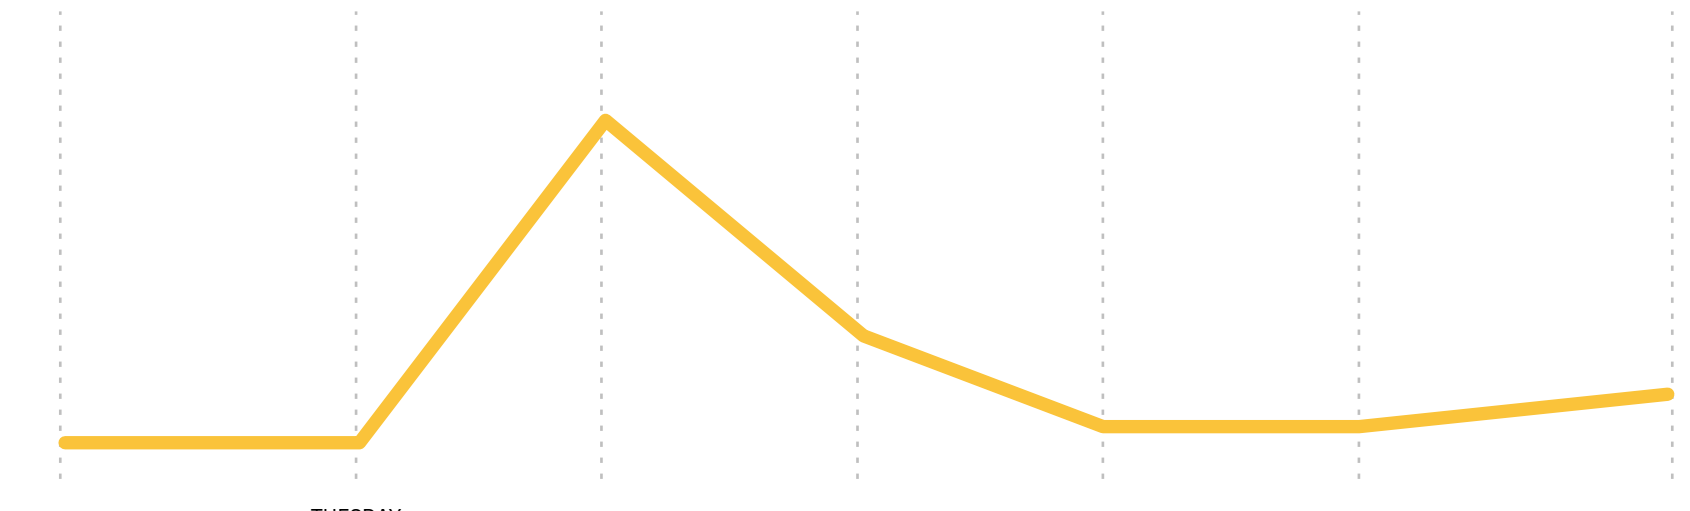

In the month of March, Wednesdays recorded the highest number of user actions. During Mondays and Tuesdays, it was presented the lowest number of the user actions of the week.