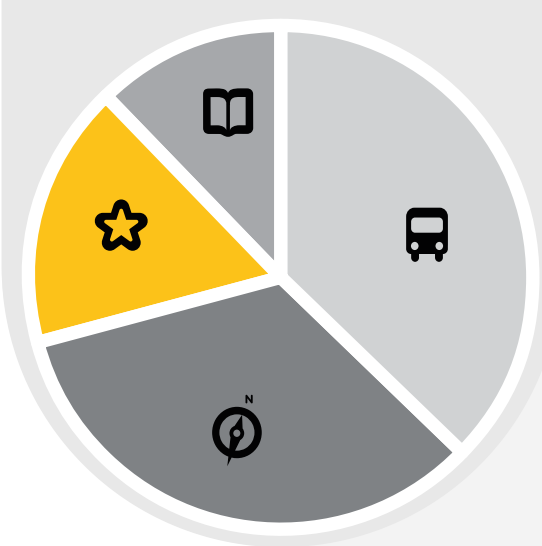

MODULES

- 12% NEWS
- 17% EVENTS
- 34% SEARCH
- 37% TRANSPORTS