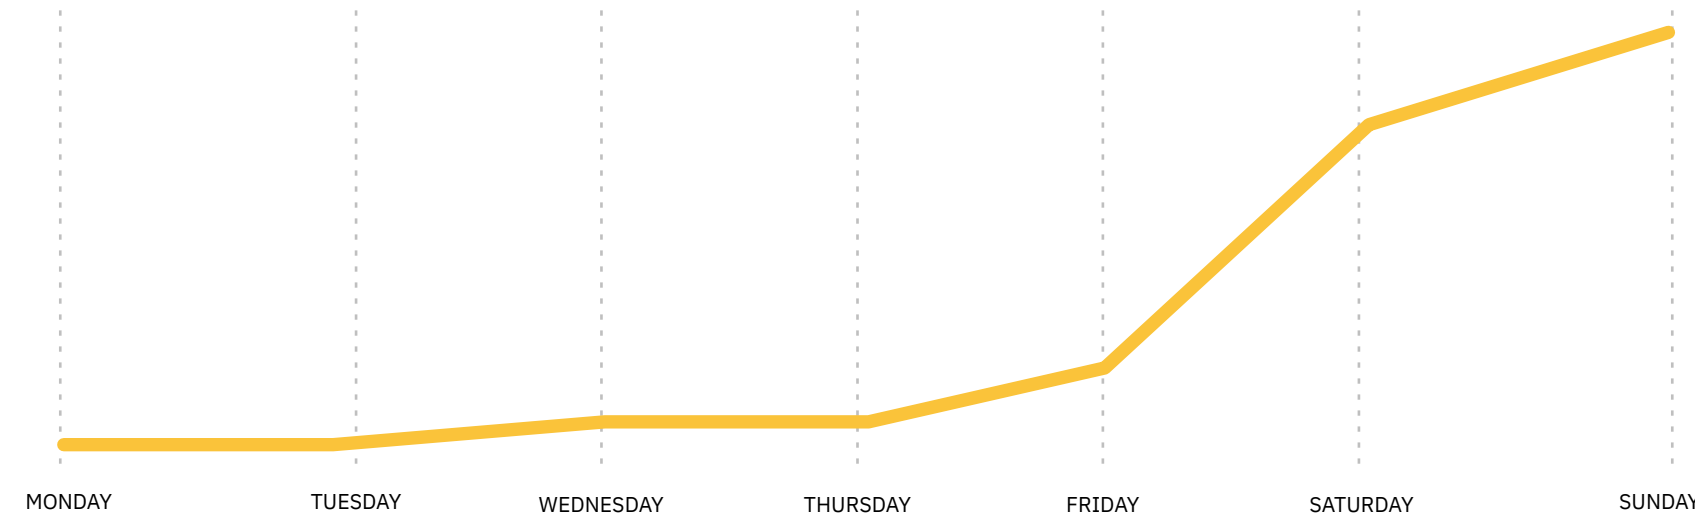

In February, during the weekends it was registered the highest number of user actions. On Mondays and Wednesdays, the number of the user actions was the lowest of the week.