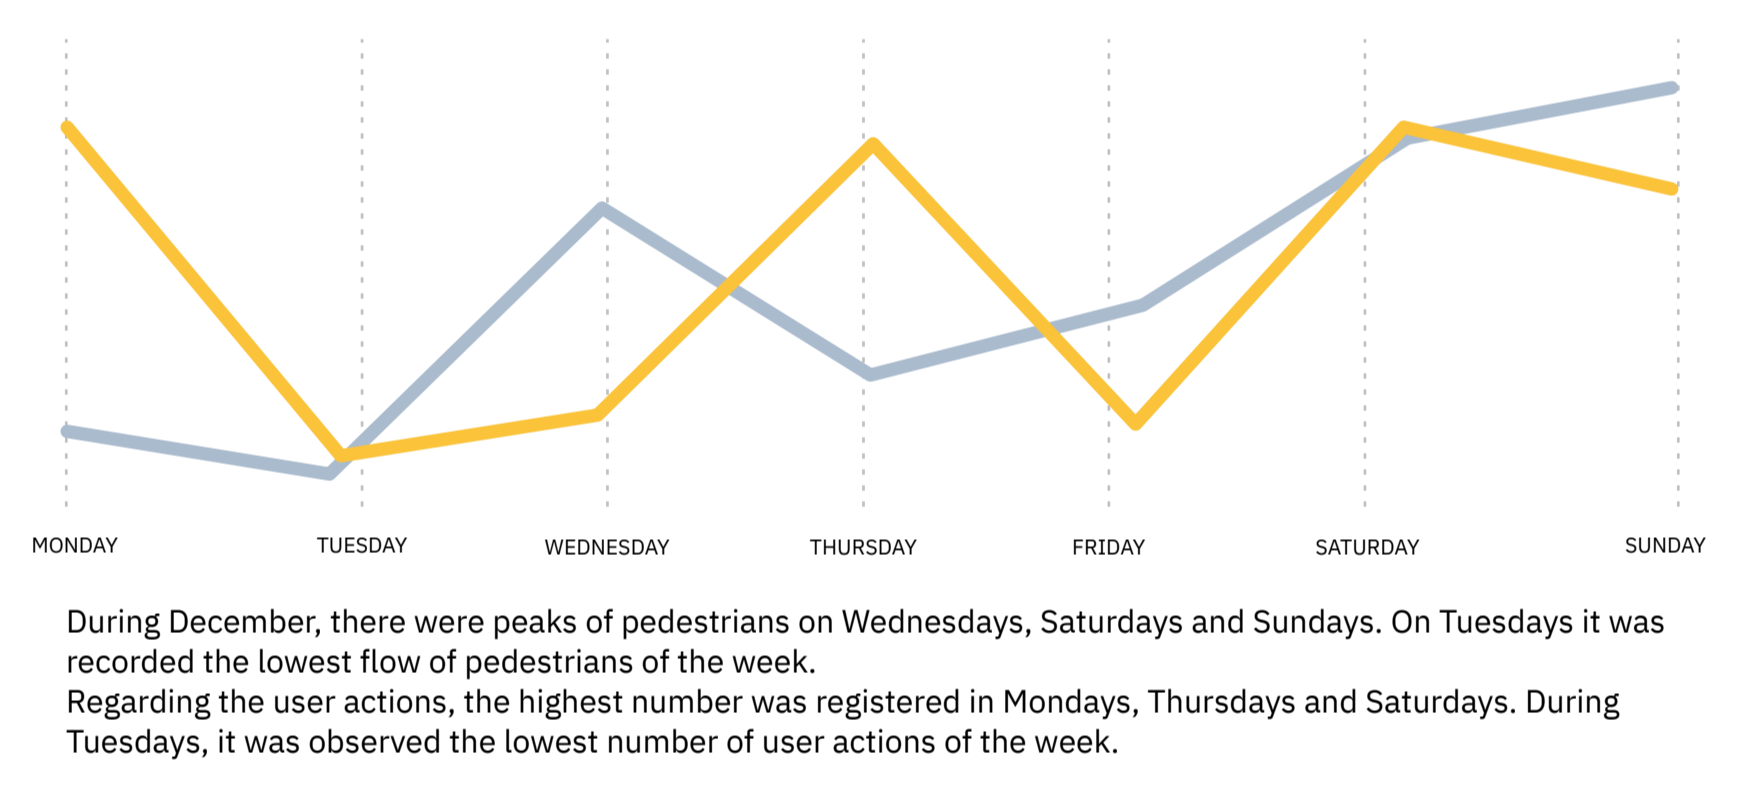

New Christmas Collection was a success

During December, it was possible to find a new collection related to Christmas Markets and Christmas Villages of Portugal. In that collection, TOMI users could find all the important pieces of information.

In December, the Transports Module was in greater demand. TOMI users searched mainly for Rua 5 de Outubro, Rua Doutor Teófilo Braga, e Rua do Cabeço.

December Overall Analysis:
In December, there was a huge increase in the cases of Covid-19, in Portugal.

User Actions*: Values indicate the number of touches made on TOMI. Content Display*: Values show the number of each content exhibited on lists, selections and search. Pedestrians*: This data is completely anonymous and privacy is respected.