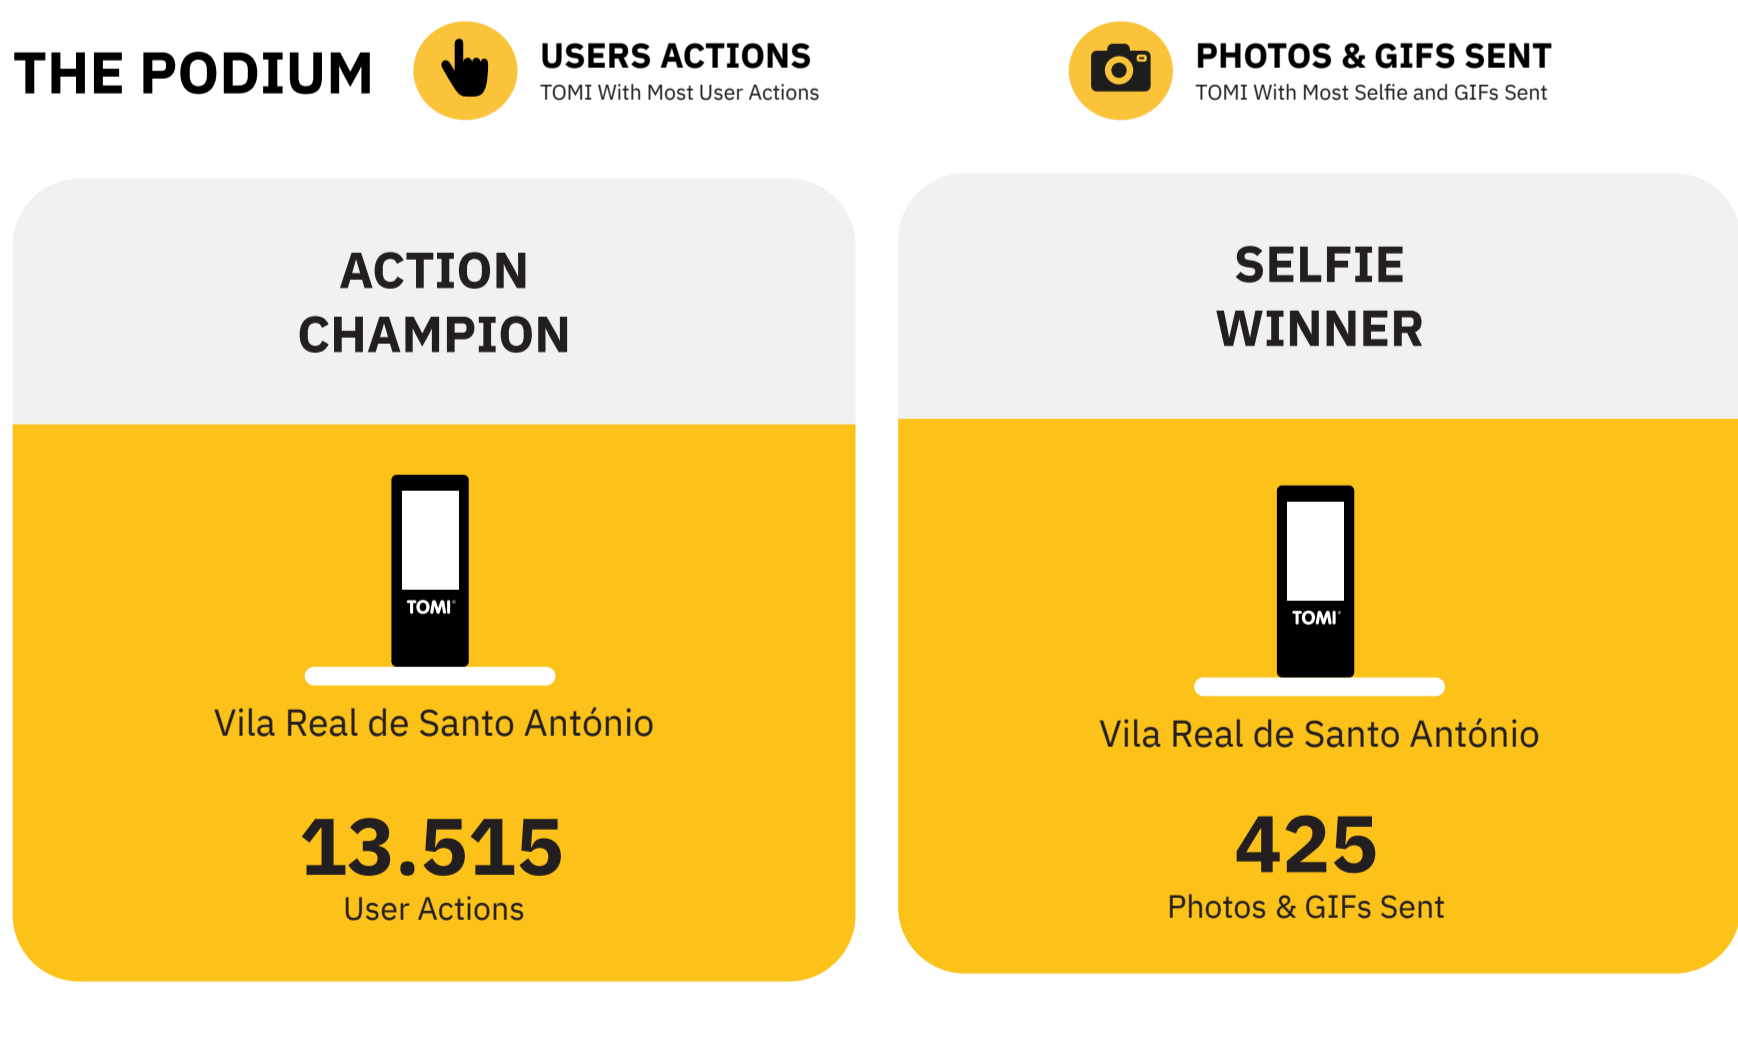

New Christmas Collection was a success

During December, it was possible to find a new collection related to Christmas Markets and Christmas Villages of Portugal. In that collection, TOMI users could find all the important pieces of information.

In December, the Transports Module was in greater demand. TOMI users searched mainly for Rua 5 de Outubro, Rua Doutor Teófilo Braga, e Rua do Cabeço.

December Overall Analysis:
In December, there was a huge increase in the cases of Covid-19, in Portugal.

User Actions*: Values indicate the number of touches made on TOMI. Content Display*: Values show the number of each content exhibited on lists, selections and search. Pedestrians*: This data is completely anonymous and privacy is respected.