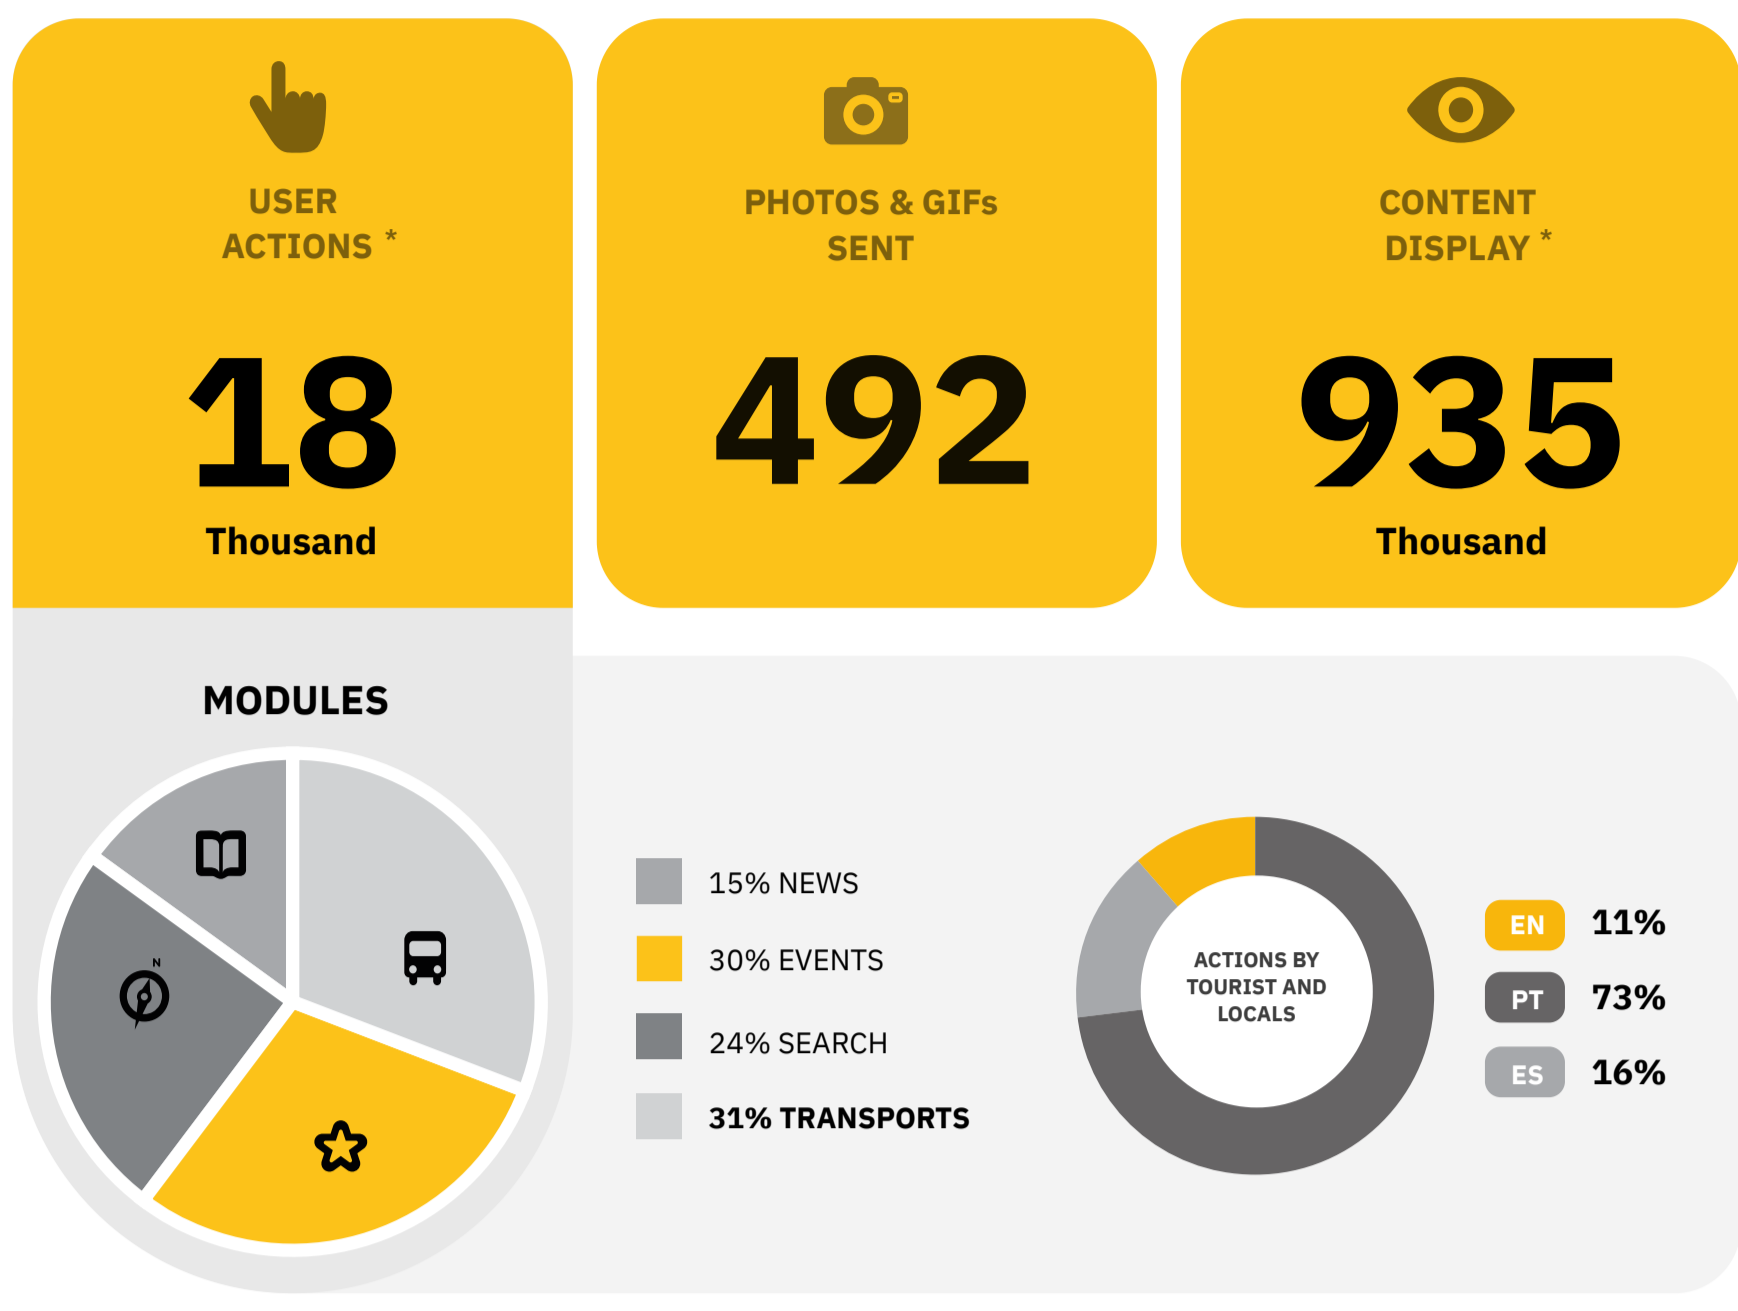

New Christmas Collection was a success

During December, it was possible to find a new collection related to Christmas Markets and Christmas Villages of Portugal. In that collection, TOMI users could find all the important pieces of information.

In December, the Transports Module was in greater demand. TOMI users searched mainly for Rua 5 de Outubro, Rua Doutor Teófilo Braga, e Rua do Cabeço.

December Overall Analysis:
In December, there was a huge increase in the cases of Covid-19, in Portugal.

User Actions*: Values indicate the number of touches made on TOMI. Content Display*: Values show the number of each content exhibited on lists, selections and search. Pedestrians*: This data is completely anonymous and privacy is respected.