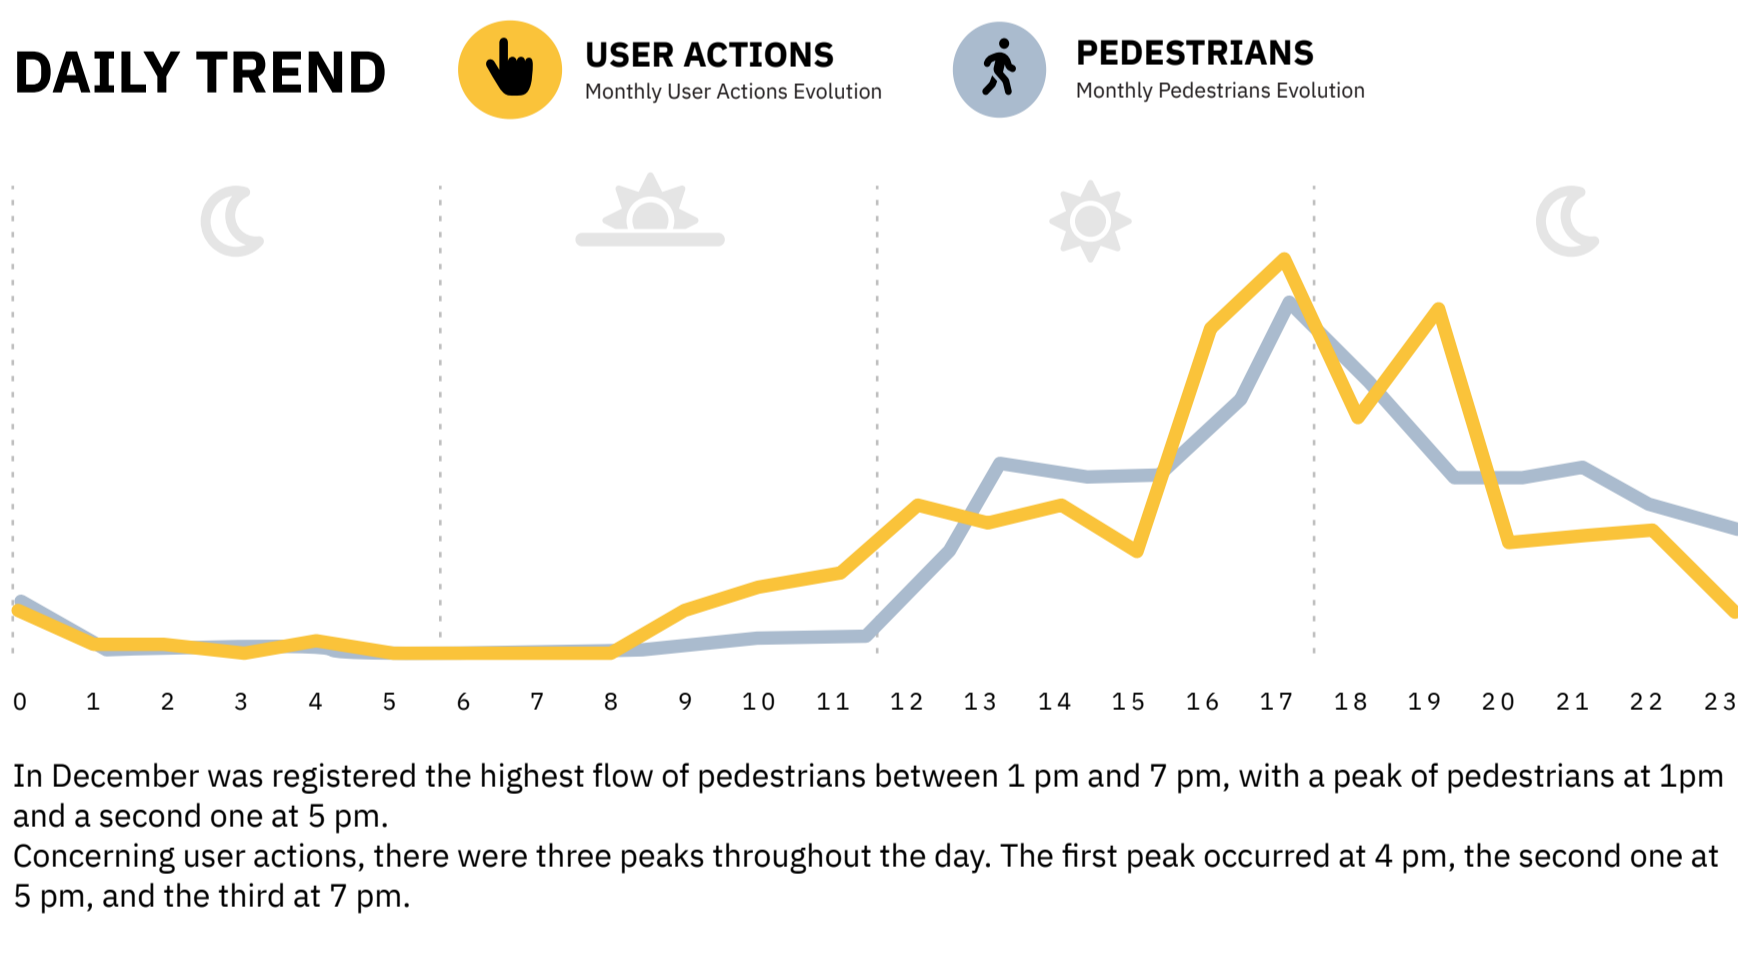

New Christmas Collection was a success

During December, it was possible to find a new collection related to Christmas Markets and Christmas Villages of Portugal. In that collection, TOMI users could find all the important pieces of information.

In December, the Transports Module was in greater demand. TOMI users searched mainly for Rua 5 de Outubro, Rua Doutor Teófilo Braga, e Rua do Cabeço.

December Overall Analysis:
In December, there was a huge increase in the cases of Covid-19, in Portugal.

User Actions*: Values indicate the number of touches made on TOMI. Content Display*: Values show the number of each content exhibited on lists, selections and search. Pedestrians*: This data is completely anonymous and privacy is respected.