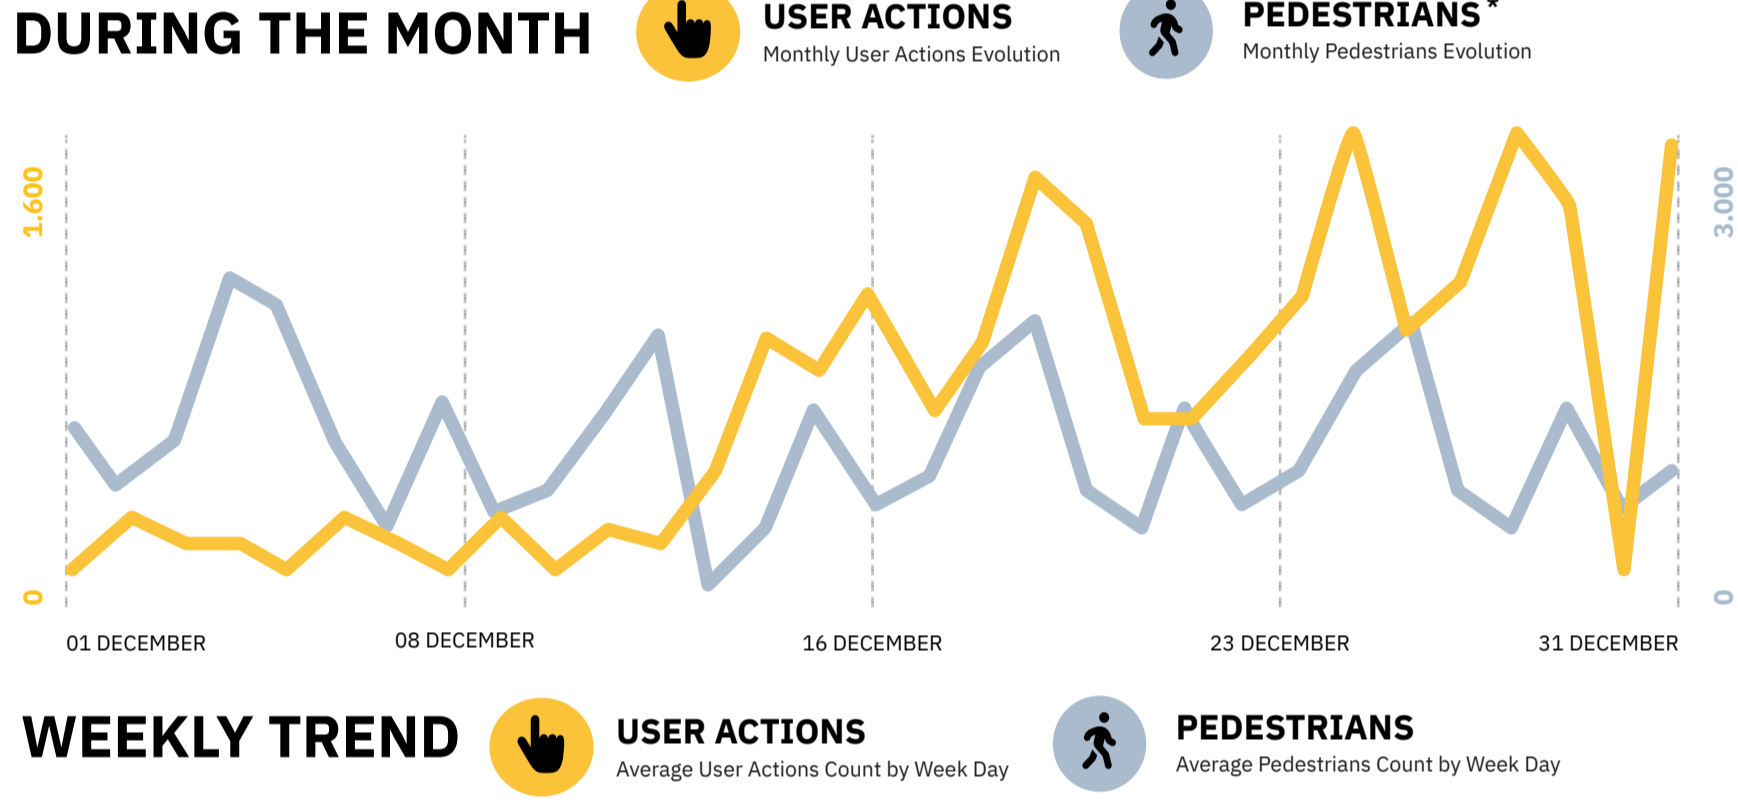

New Christmas Collection was a success

During December, it was possible to find a new collection related to Christmas Markets and Christmas Villages of Portugal. In that collection, TOMI users could find all the important pieces of information.

In December, the Transports Module was in greater demand. TOMI users searched mainly for Rua 5 de Outubro, Rua Doutor Teófilo Braga, e Rua do Cabeço.

December Overall Analysis:
In December, there was a huge increase in the cases of Covid-19, in Portugal.

User Actions*: Values indicate the number of touches made on TOMI. Content Display*: Values show the number of each content exhibited on lists, selections and search. Pedestrians*: This data is completely anonymous and privacy is respected.