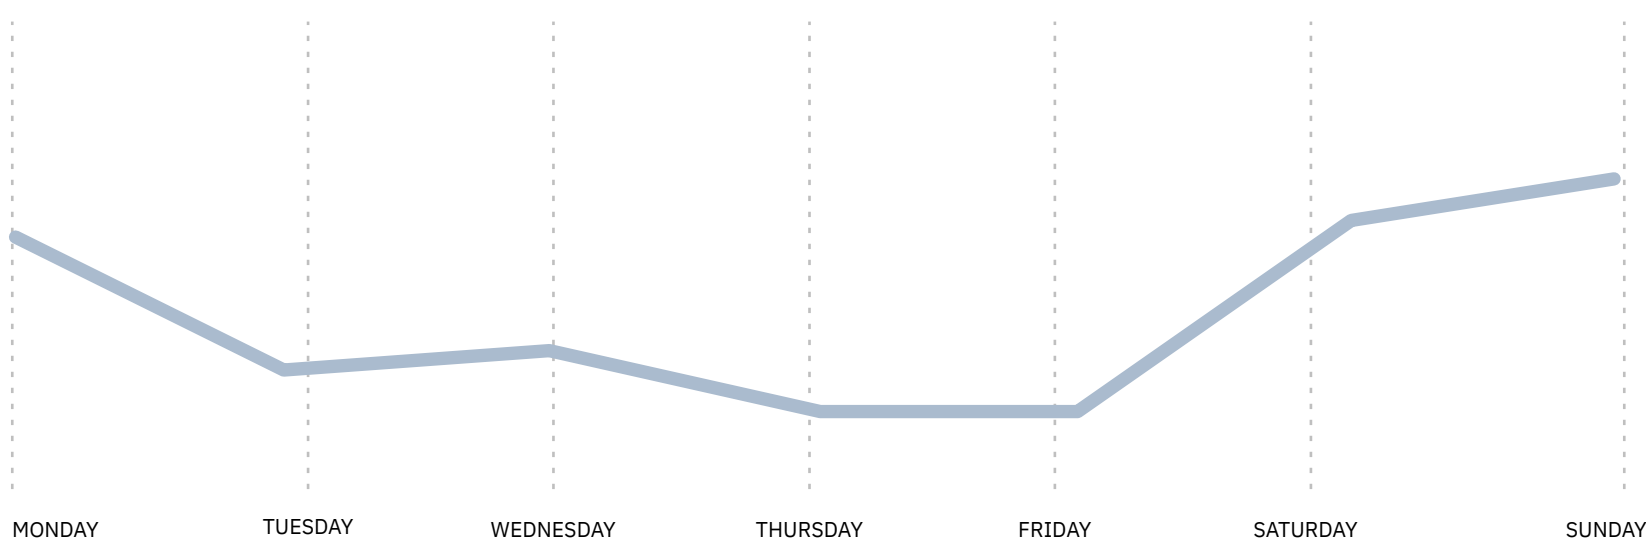

DURING THE MONTH

PEDESTRIANS*
Monthly Pedestrian Evolution

WEEKLY TREND

PEDESTRIANS
Average Pedestrian Count by Week Day

In November, it was registered a peak of pedestrians on Mondays and Sundays. The flow of pedestrians was the lowest of the week on Thursdays and Fridays.

DAILY TREND

PEDESTRIANS
Monthly Pedestrian Evolution

In the month of November, there were two peaks of pedestrians. The first one happened at 11 am, and the second one between 5 pm and 6pm.

November Overall Analysis:

In November, the number of Covid-19 cases detected in Brazil continues to be at a high level. TOMIs of Rio de Janeiro continued with the anti-covid functionalities.

User Actions*: Values indicate the number of touches made on TOMI. Content Display*: Values show the number of each content exhibited on lists, selections and search. Pedestrians*: This data is completely anonymous and privacy is respected.