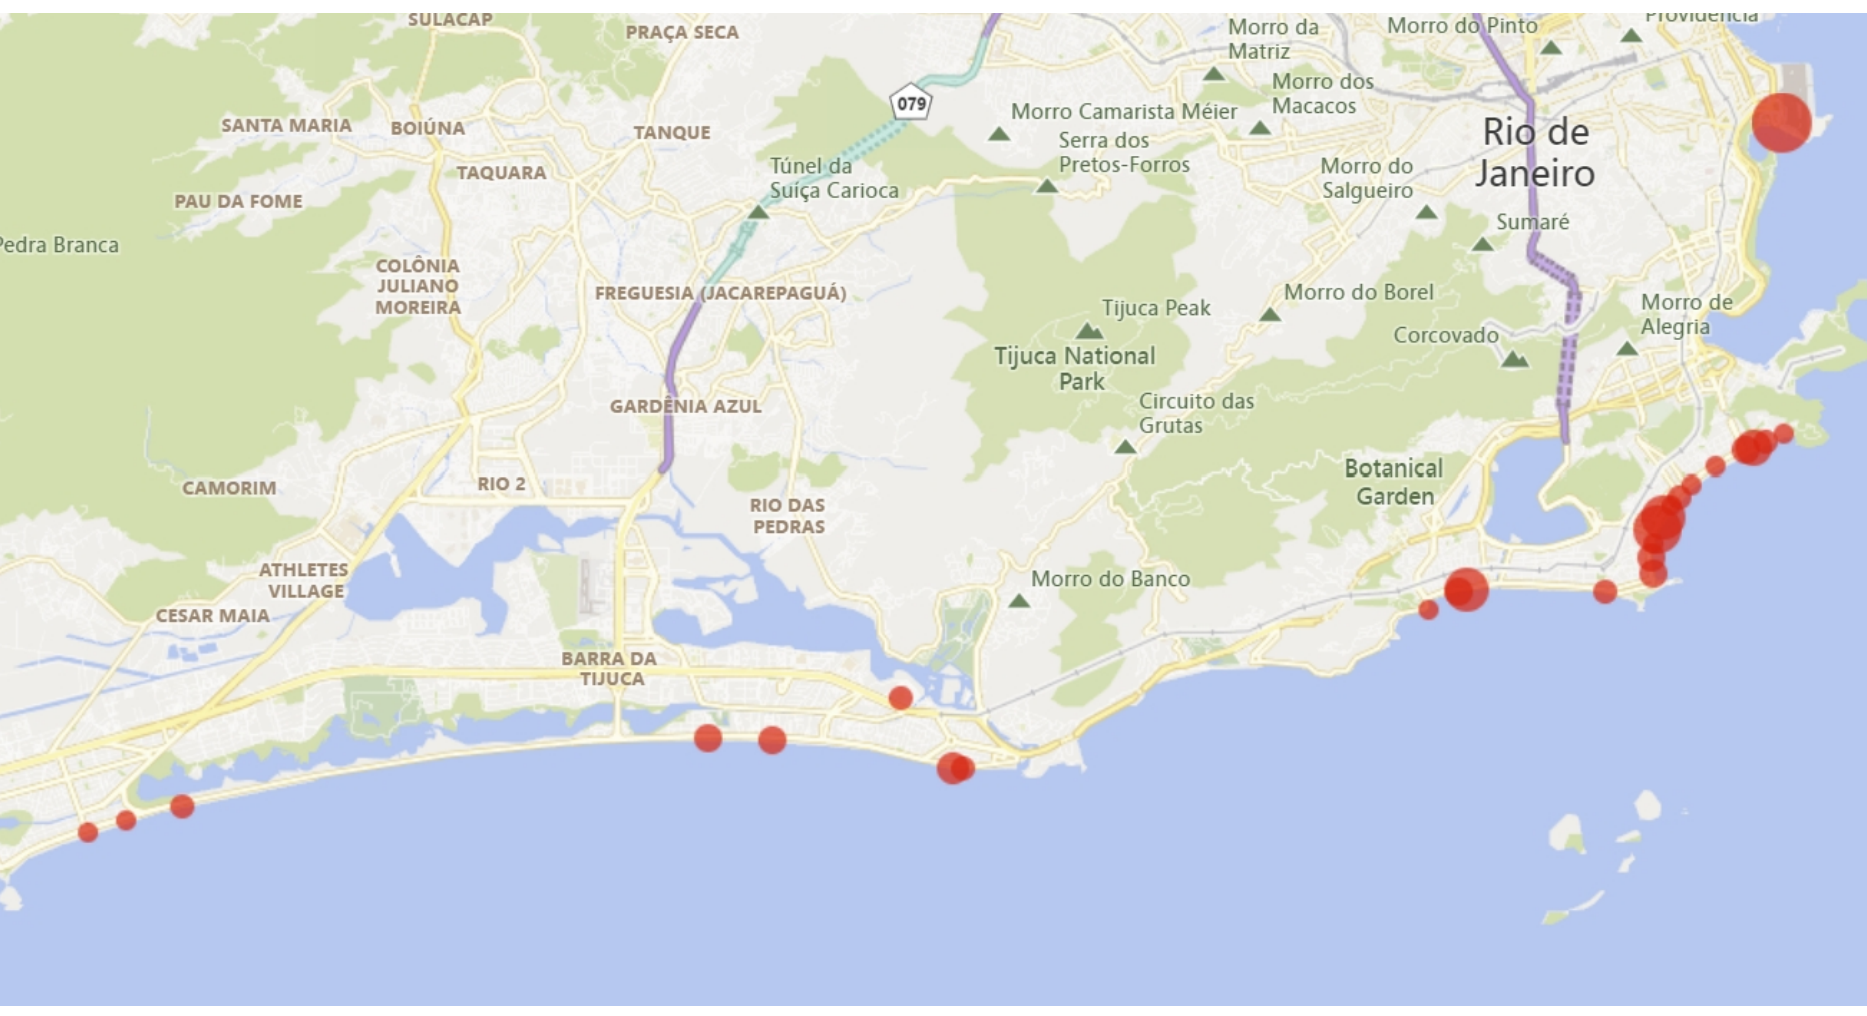

HEATMAP

PEDESTRIANS
Average Pedestrians Counted by TOMI

TOMI SMART MEDIA

TOMI is the best way to communicate and to reach the desired target audience in an interactive and creative way. See some of our campaigns of November, in Rio de Janeiro.

Communication in the right place at the right time!

SUBSCRIBE NEWSLETTER

Trademark. Patented internationally. Registered design.

MAIN AWARDS AND HONORS Smart Cities USA, UK and Latam awards Citizen's engagement, E-Gov & urban innovation	Award UI & UX A DESIGN AWARD WINNER 2017 Best interface	Accessibility & inclusion Design for society & disability inclusion	DOOH media Best innovation	Tourism Best service