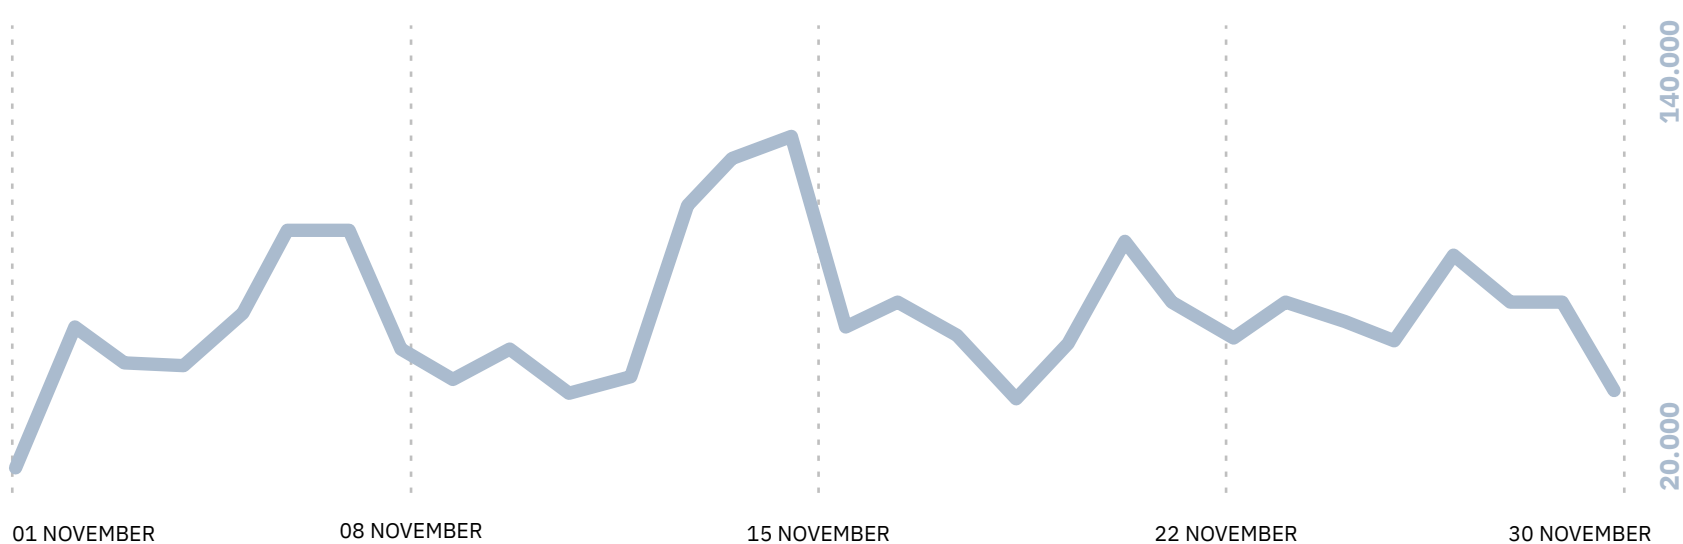

TOMI strengthens brand communication

TOMI is a communication platform for brands through its advertising module. TOMI Smart Media makes communication innovative, in the right place at the right time, reaching the target audience in a creative and interactive way.

DURING THE MONTH

PEDESTRIANS*
Monthly Pedestrian Evolution

WEEKLY TREND

PEDESTRIANS
Average Pedestrian Count by Week Day

In November, it was registered a peak of pedestrians on Mondays and Sundays. The flow of pedestrians was the lowest of the week on Thursdays and Fridays.

DAILY TREND

PEDESTRIANS
Monthly Pedestrian Evolution

In the month of November, there were two peaks of pedestrians. The first one happened at 11 am, and the second one between 5 pm and 6pm.

November Overall Analysis:

In November, the number of Covid-19 cases detected in Brazil continues to be at a high level. TOMIs of Rio de Janeiro continued with the anti-covid functionalities.

User Actions*: Values indicate the number of touches made on TOMI. Content Display*: Values show the number of each content exhibited on lists, selections and search. Pedestrians*: This data is completely anonymous and privacy is respected.