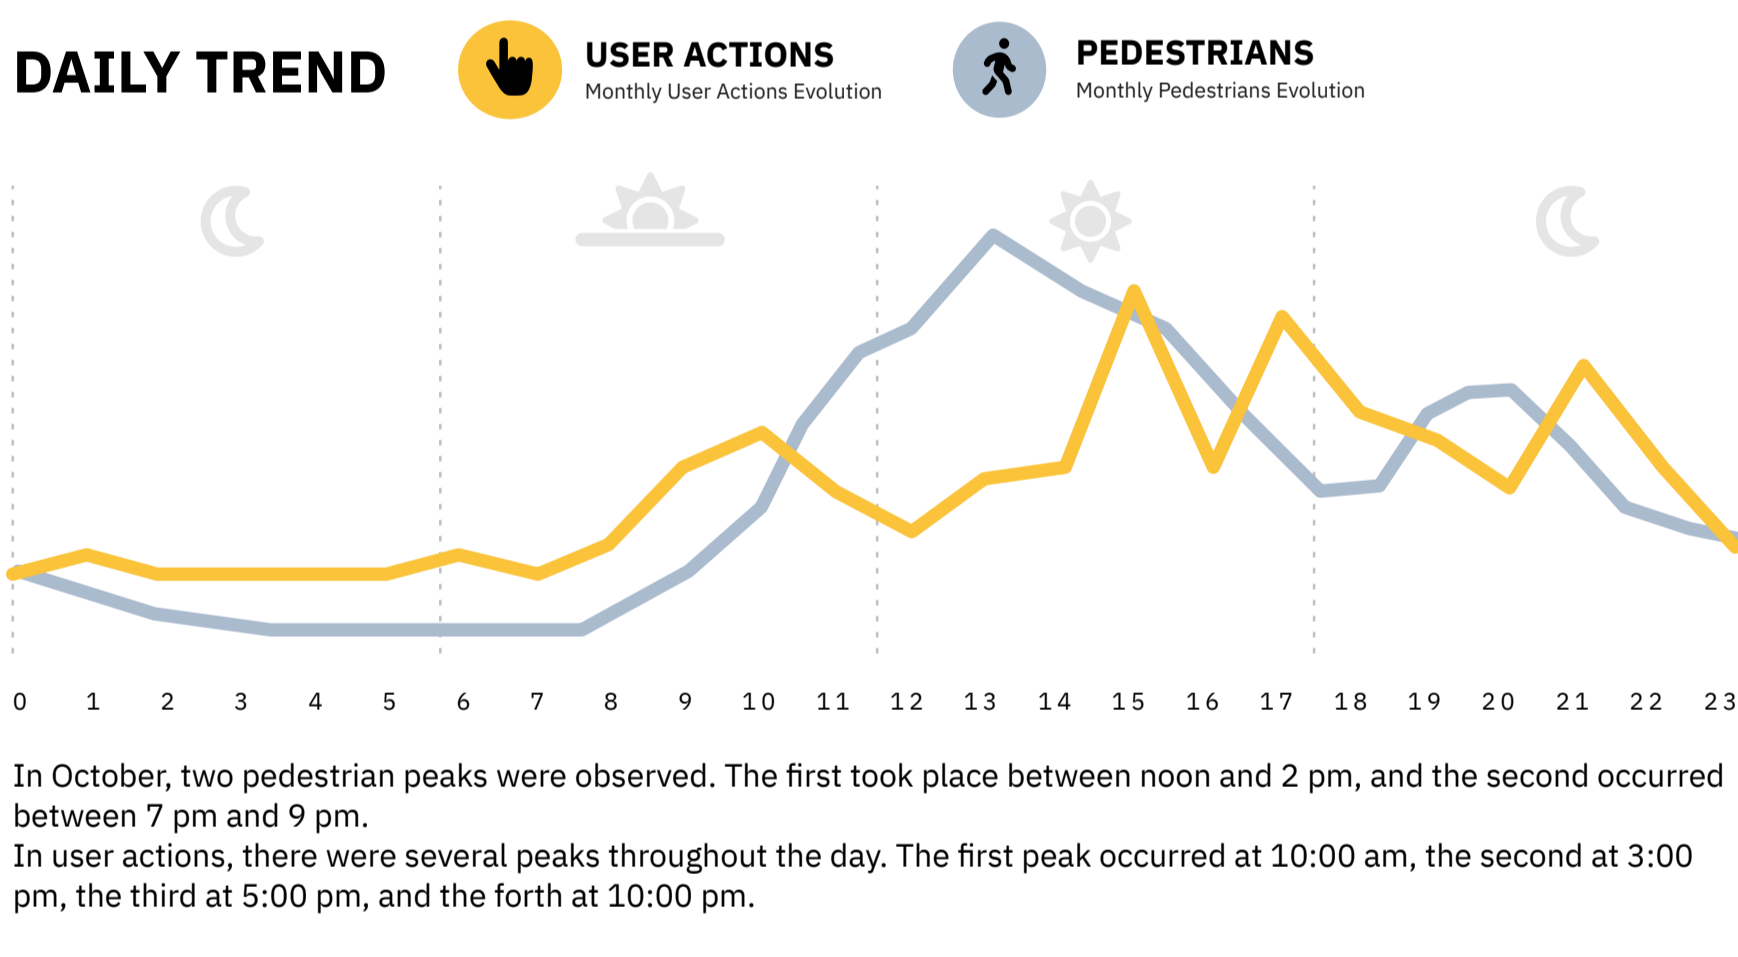

TOMI is at the Expo Dubai 2020

TOMI is present at the Dubai Expo 2020, in Portugal Pavilion, since October 1st until March 2022! During this 6 months, every visitor is able to interact with TOMI in Dubai, being able to experience something unique with TOMI.

In October, the Transports Module was in greater demand. TOMI users searched mainly for Jardim Pescador Olhanense, Jardim Patrão Joaquim Lopes, e Avenida 5 de Outubro.

October Overall Analysis:
In October, there were signs of a reinforce return to normality.

User Actions*: Values indicate the number of touches made on TOMI. Content Display*: Values show the number of each content exhibited on lists, selections and search. Pedestrians*: This data is completely anonymous and privacy is respected.