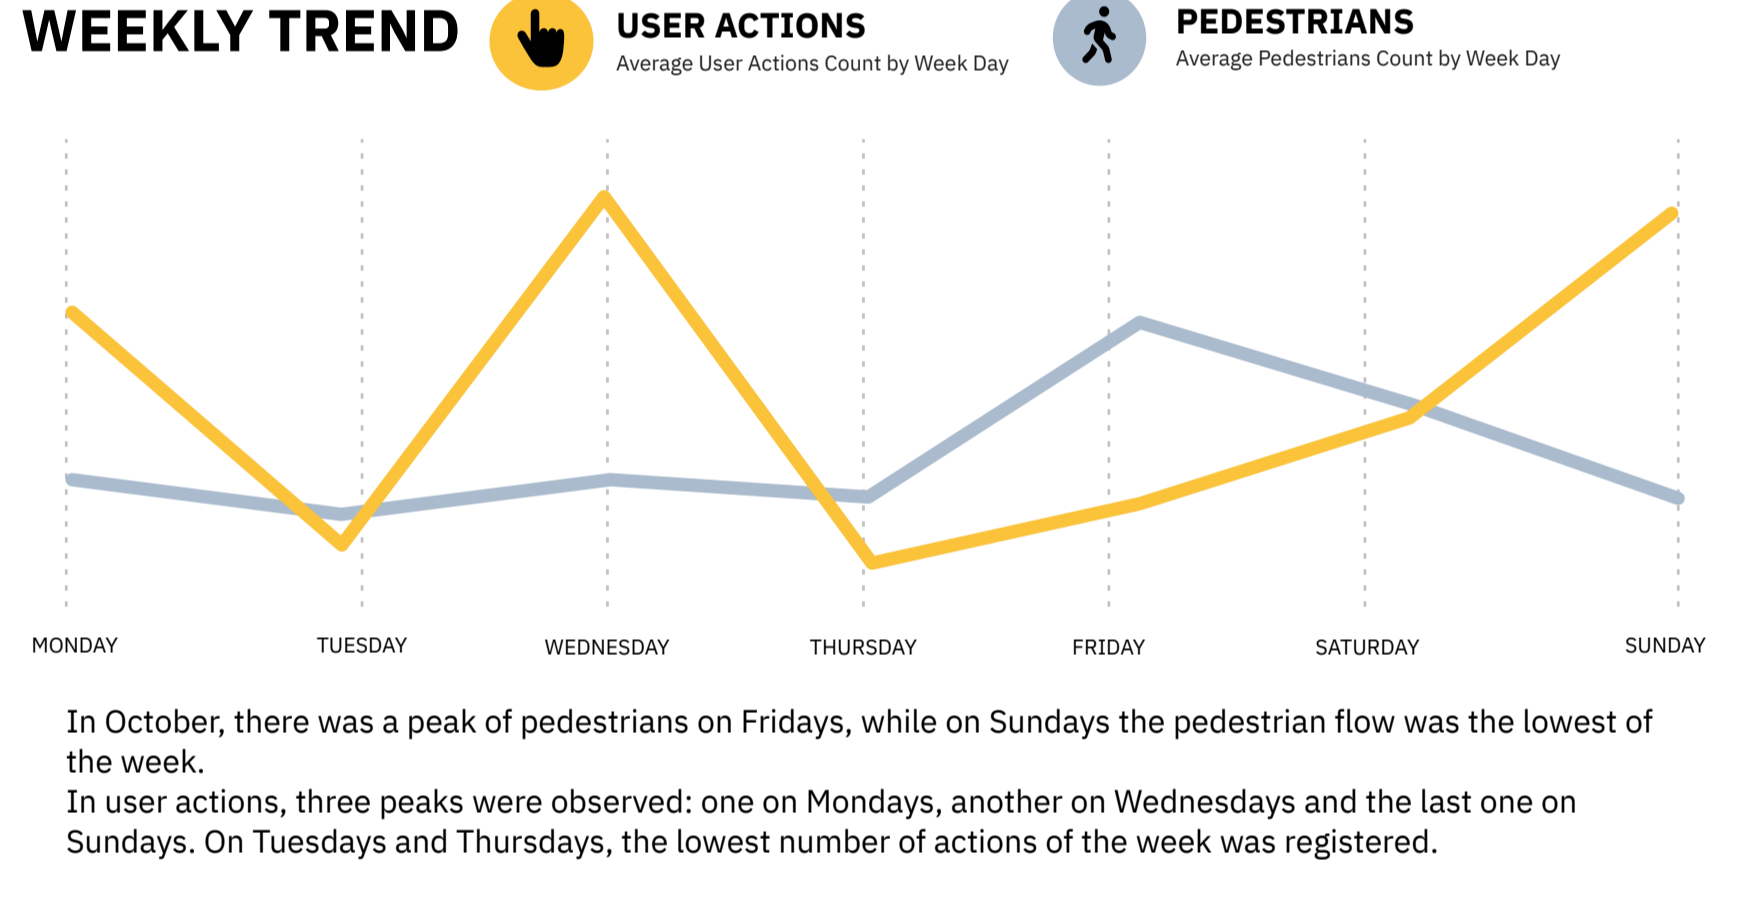

TOMI is at the Expo Dubai 2020

TOMI is present at the Dubai Expo 2020, in Portugal Pavilion, since October 1st until March 2022! During this 6 months, every visitor is able to interact with TOMI in Dubai, being able to experience something unique with TOMI.

In October, the Transports Module was in greater demand. TOMI users searched mainly for Jardim Pescador Olhanense, Jardim Patrão Joaquim Lopes, e Avenida 5 de Outubro.

October Overall Analysis:
In October, there were signs of a reinforce return to normality.

User Actions*: Values indicate the number of touches made on TOMI. Content Display*: Values show the number of each content exhibited on lists, selections and search. Pedestrians*: This data is completely anonymous and privacy is respected.