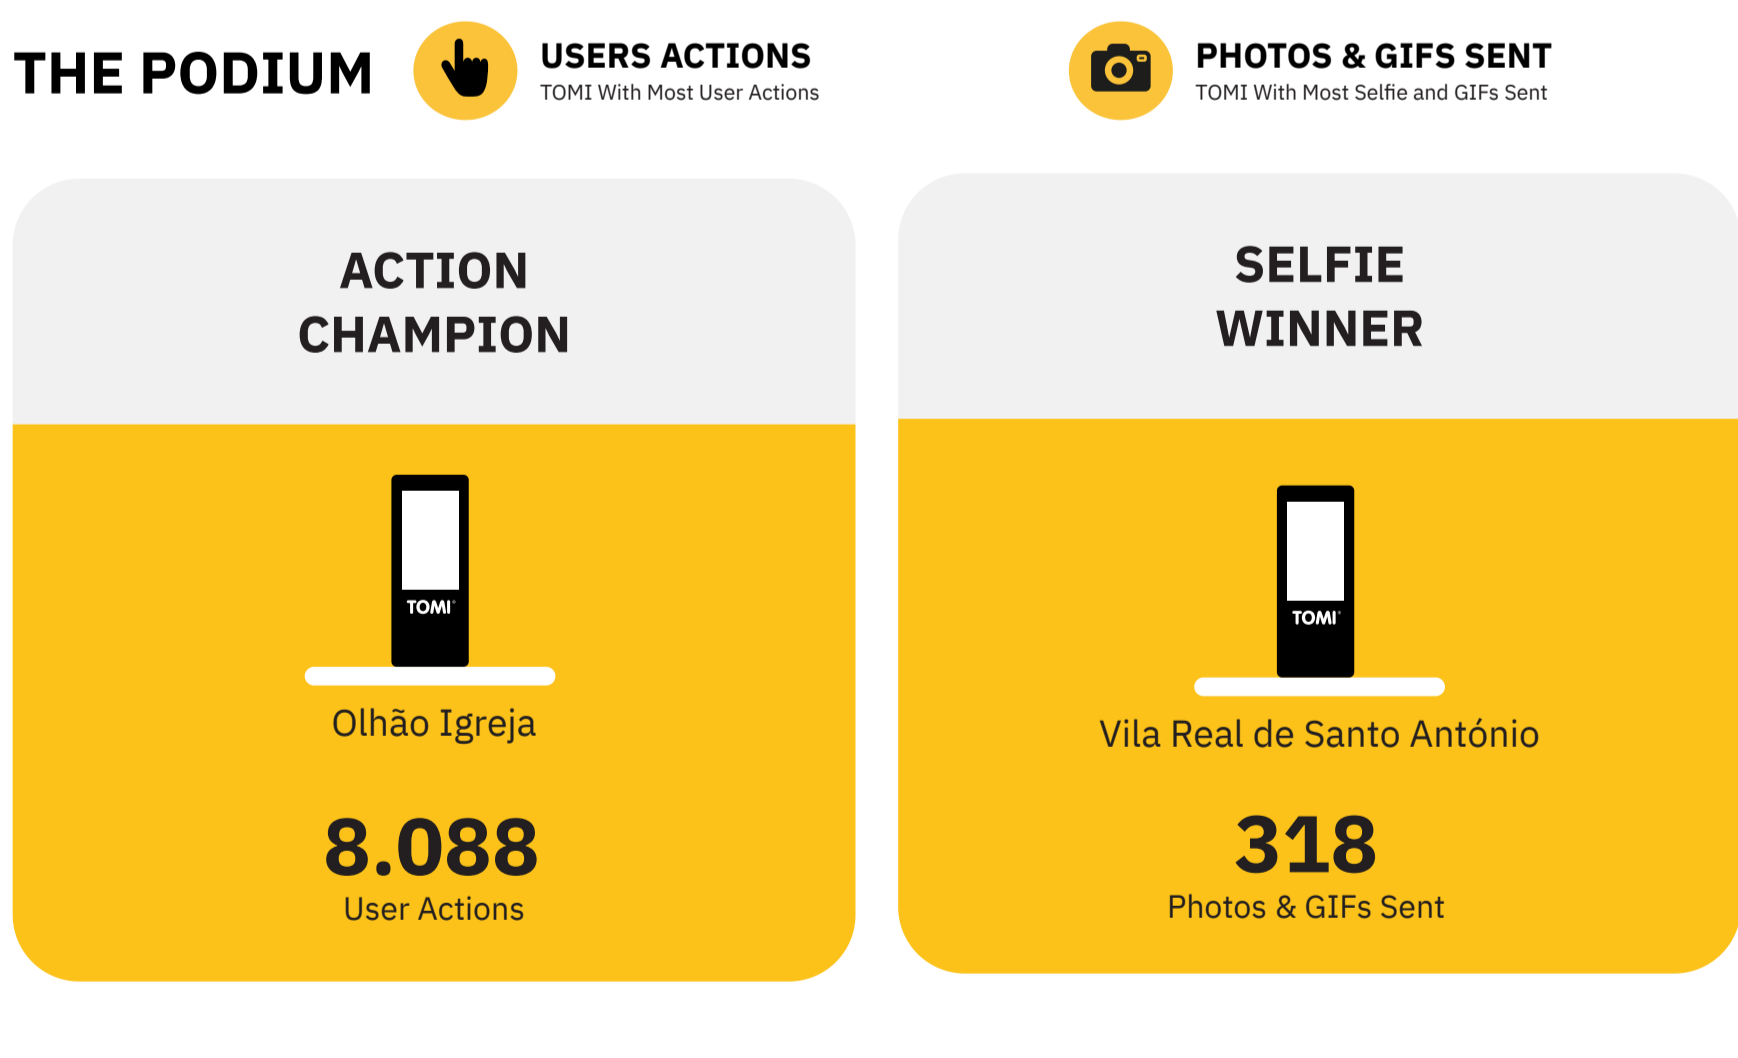

TOMI is at the Expo Dubai 2020

TOMI is present at the Dubai Expo 2020, in Portugal Pavilion, since October 1st until March 2022! During this 6 months, every visitor is able to interact with TOMI in Dubai, being able to experience something unique with TOMI.

In October, the Transports Module was in greater demand. TOMI users searched mainly for Jardim Pescador Olhanense, Jardim Patrão Joaquim Lopes, e Avenida 5 de Outubro.

October Overall Analysis:
In October, there were signs of a reinforce return to normality.

User Actions*: Values indicate the number of touches made on TOMI. Content Display*: Values show the number of each content exhibited on lists, selections and search. Pedestrians*: This data is completely anonymous and privacy is respected.