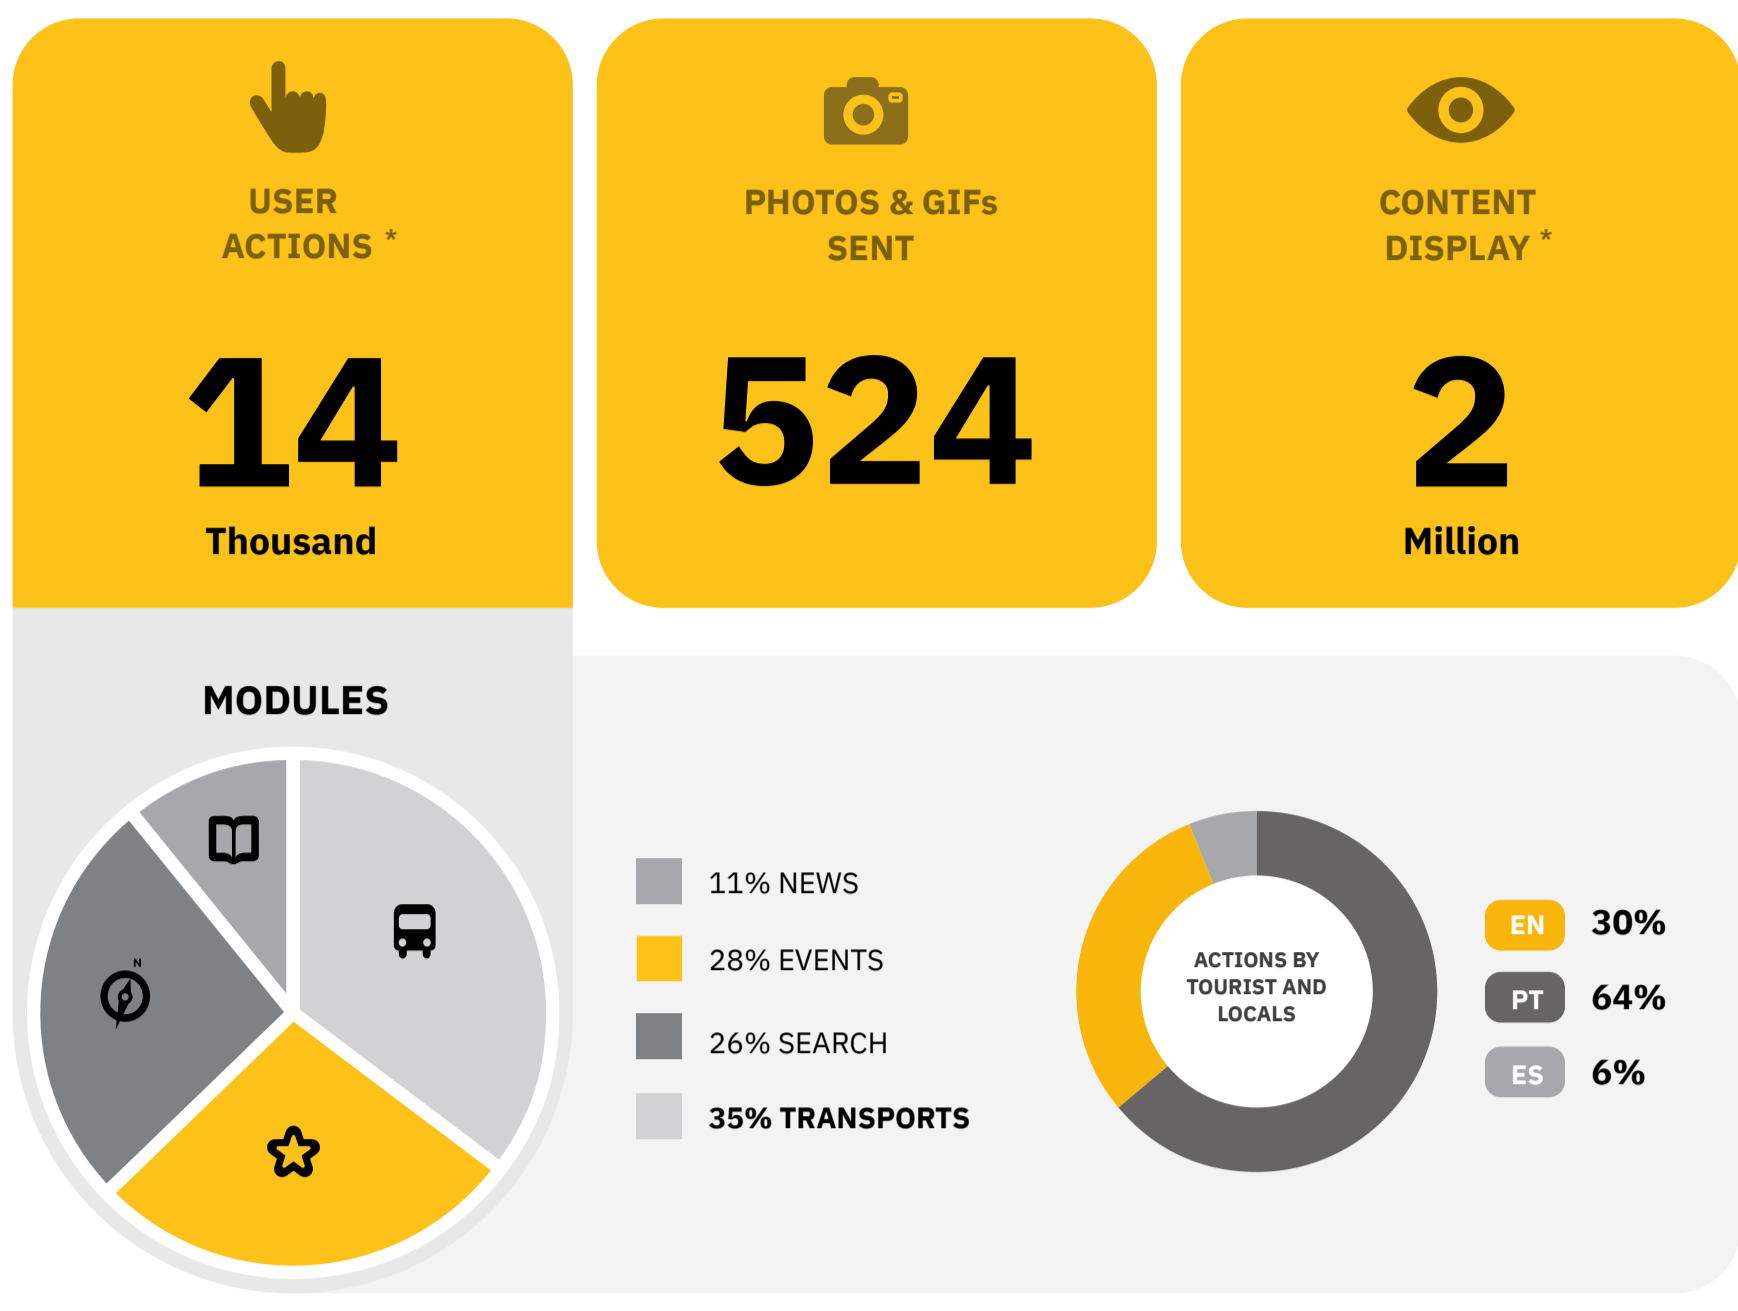

TOMI is at the Expo Dubai 2020

TOMI is present at the Dubai Expo 2020, in Portugal Pavilion, since October 1st until March 2022! During this 6 months, every visitor is able to interact with TOMI in Dubai, being able to experience something unique with TOMI.

In October, the Transports Module was in greater demand. TOMI users searched mainly for Jardim Pescador Olhanense, Jardim Patrão Joaquim Lopes, e Avenida 5 de Outubro.

October Overall Analysis:
In October, there were signs of a reinforce return to normality.

User Actions*: Values indicate the number of touches made on TOMI. Content Display*: Values show the number of each content exhibited on lists, selections and search. Pedestrians*: This data is completely anonymous and privacy is respected.