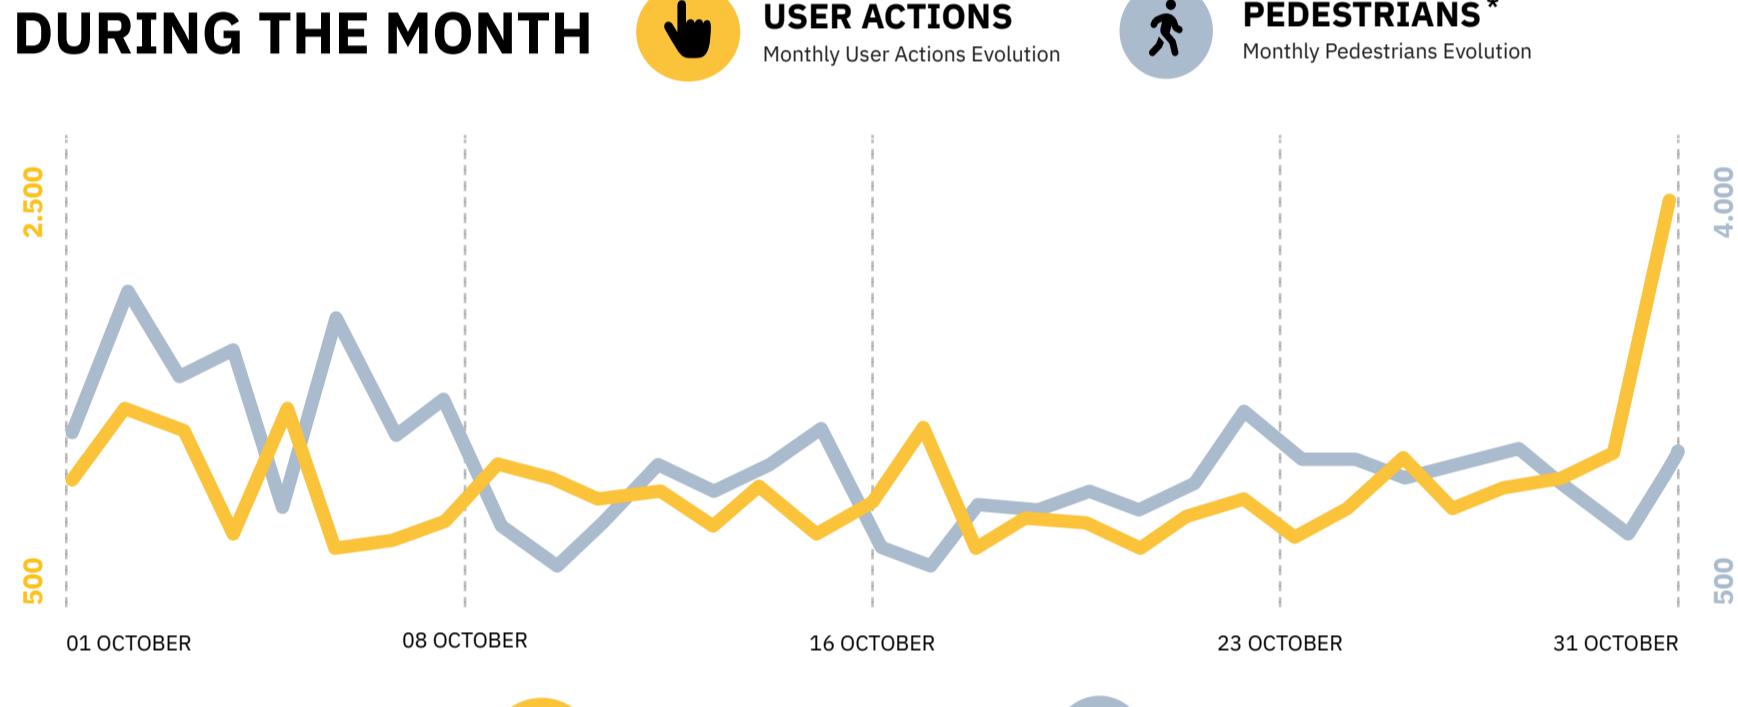

TOMI is at the Expo Dubai 2020

TOMI is present at the Dubai Expo 2020, in Portugal Pavilion, since October 1st until March 2022! During this 6 months, every visitor is able to interact with TOMI in Dubai, being able to experience something unique with TOMI.

In October, the Transports Module was in greater demand. TOMI users searched mainly for Jardim Pescador Olhanense, Jardim Patrão Joaquim Lopes, e Avenida 5 de Outubro.

October Overall Analysis:
In October, there were signs of a reinforce return to normality.

User Actions*: Values indicate the number of touches made on TOMI. Content Display*: Values show the number of each content exhibited on lists, selections and search. Pedestrians*: This data is completely anonymous and privacy is respected.