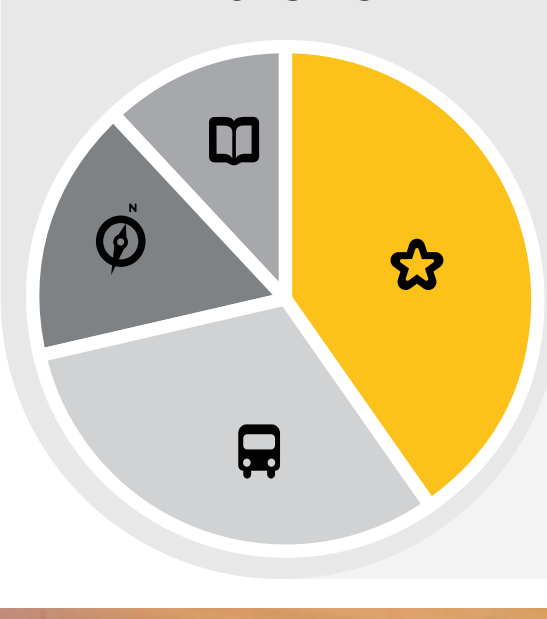

USER ACTIONS*

46
Thousand

PHOTOS & GIFs SENT

800

CONTENT DISPLAY*

5
Million

MODULES

- 12% NEWS
- 41% EVENTS**
- 16% SEARCH
- 31% TRANSPORTS

In May, there was a greater flow of pedestrians on Thursdays and Saturdays. On Fridays, there was the lowest pedestrian flow of the week. Regarding the user actions, there was a higher trend during the Thursdays and the Weekends, while on the rest of the days the trend was stable.