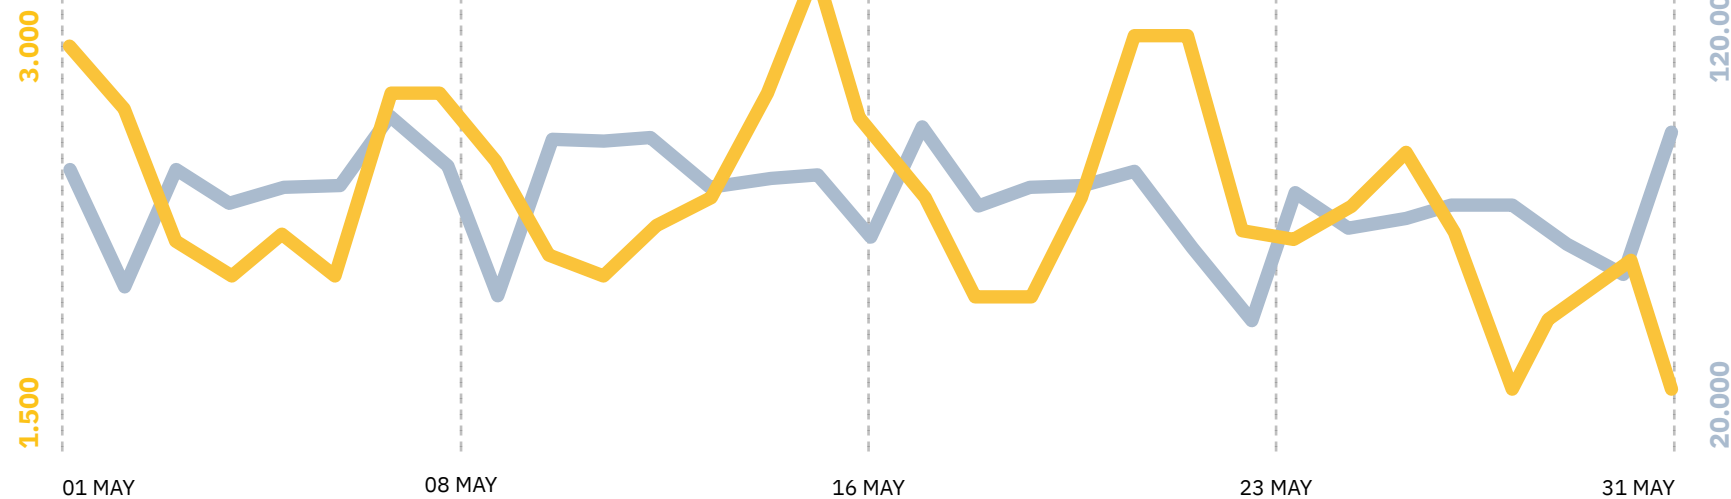

DURING THE MONTH

USER ACTIONS
Monthly User Actions Evolution

PEDESTRIANS*
Monthly Pedestrians Evolution

WEEKLY TREND

USER ACTIONS
Average User Actions Count by Week Day

PEDESTRIANS
Average Pedestrians Count by Week Day