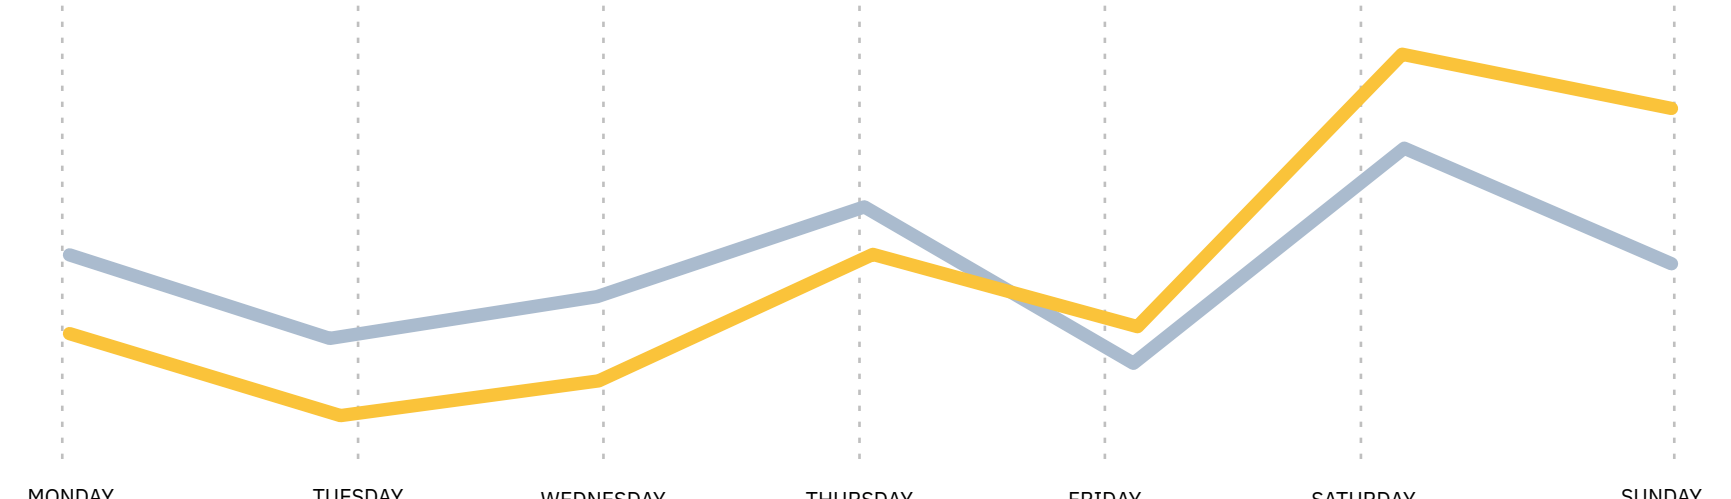

DURING THE MONTH

USER ACTIONS
Monthly User Actions Evolution

PEDESTRIANS*
Monthly Pedestrians Evolution

WEEKLY TREND

USER ACTIONS
Average User Actions Count by Week Day

PEDESTRIANS
Average Pedestrians Count by Week Day

In May, there was a greater flow of pedestrians on Thursdays and Saturdays. On Fridays, there was the lowest pedestrian flow of the week. Regarding the user actions, there was a higher trend during the Thursdays and the Weekends, while on the rest of the days the trend was stable.

DAILY TREND

USER ACTIONS
Monthly User Actions Evolution

PEDESTRIANS
Monthly Pedestrians Evolution

In May, there was a steady pedestrian trend from 10am to 8pm. Regarding the user actions, there were recorded several peaks throughout the day, since 8 am until 10 pm.