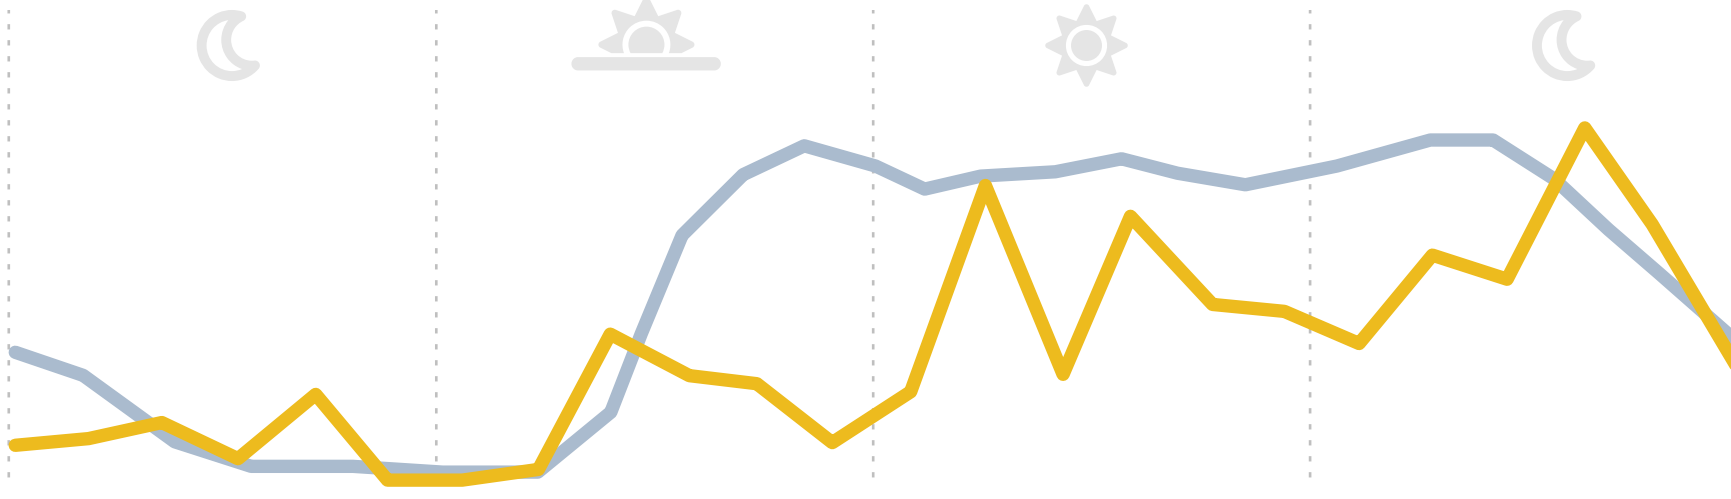

DURING THE MONTH

USER ACTIONS
Monthly User Actions Evolution

PEDESTRIANS*
Monthly Pedestrians Evolution

WEEKLY TREND

USER ACTIONS
Average User Actions Count by Week Day

PEDESTRIANS
Average Pedestrians Count by Week Day

In May, there was a greater flow of pedestrians on Thursdays and Saturdays. On Fridays, there was the lowest pedestrian flow of the week. Regarding the user actions, there was a higher trend during the Thursdays and the Weekends, while on the rest of the days the trend was stable.

DAILY TREND

USER ACTIONS
Monthly User Actions Evolution

PEDESTRIANS
Monthly Pedestrians Evolution

In May, there was a steady pedestrian trend from 10am to 8pm. Regarding the user actions, there were recorded several peaks throughout the day, since 8 am until 10 pm.