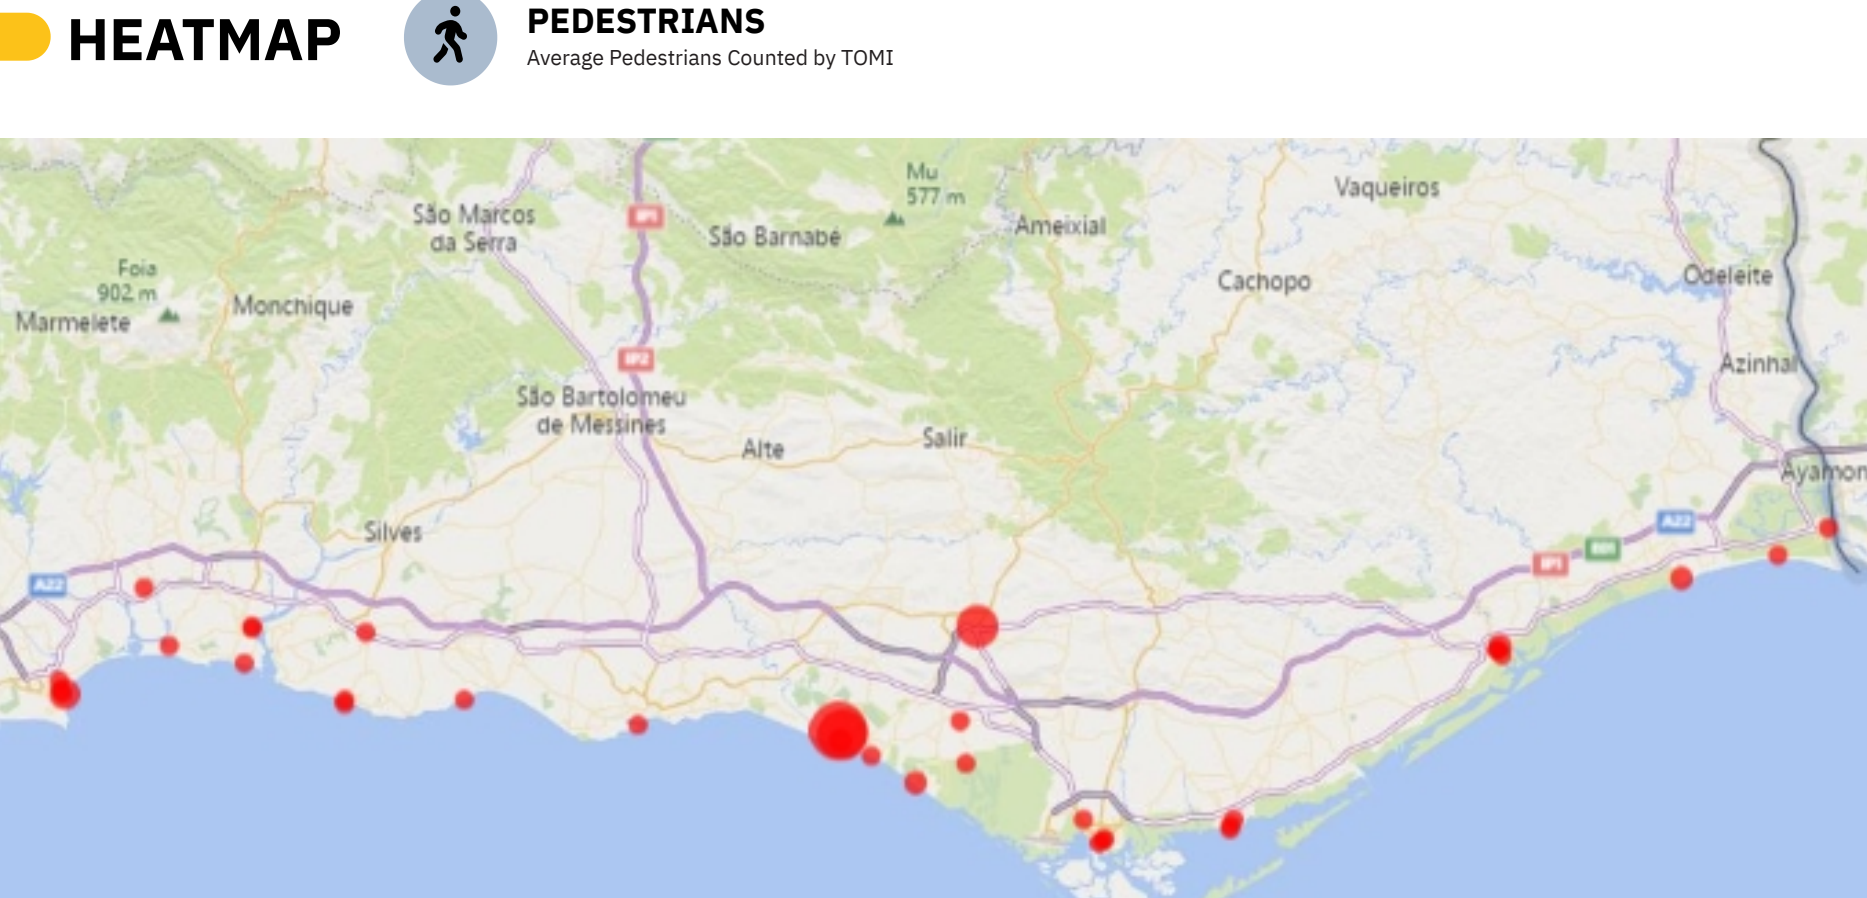

HEATMAP

PEDESTRIANS
Average Pedestrians Counted by TOMI

SUBSCRIBE NEWSLETTER

Trademark. Patented internationally. Registered design.

MAIN AWARDS AND HONORS Citizen's engagement, E-Gov & urban innovation	Award UI & UX Best interface	Accessibility & inclusion Design for society & disability inclusion	DOOH media Best innovation	Tourism Best service