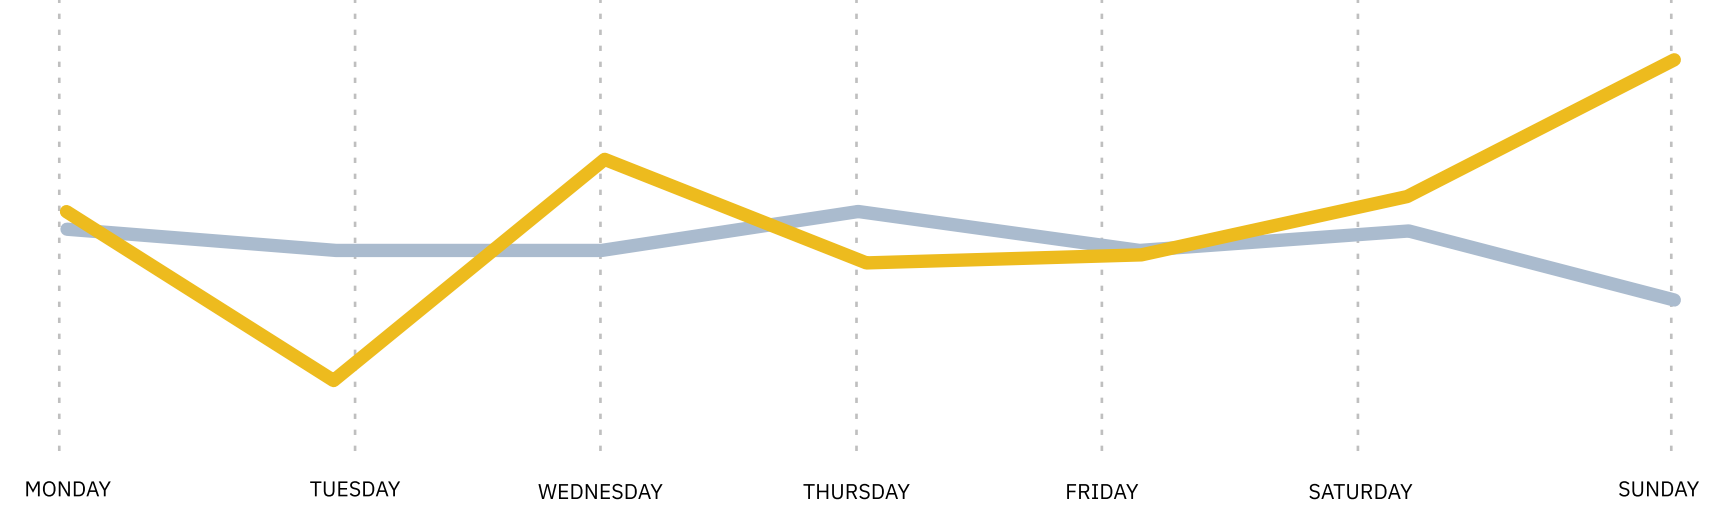

PEDESTRIANS*
Monthly Pedestrians Evolution

WEEKLY TREND

USER ACTIONS
Average User Actions Count by Week Day

PEDESTRIANS
Average Pedestrians Count by Week Day

In April, the flow of pedestrians was similar during the week, with a slight decreased on Sundays. Regarding the user actions, there was a higher trend during the weekends, while on the working days the trend was stable.

DAILY TREND

USER ACTIONS
Monthly User Actions Evolution

PEDESTRIANS
Monthly Pedestrians Evolution

In April, there were recorded two peaks of pedestrians between 1 pm and 2 pm, and between 6 pm and 8 pm. There were registered more user actions between 8 am and 11 am, and between 1 pm and 3 pm, and 4 pm and 6 pm.