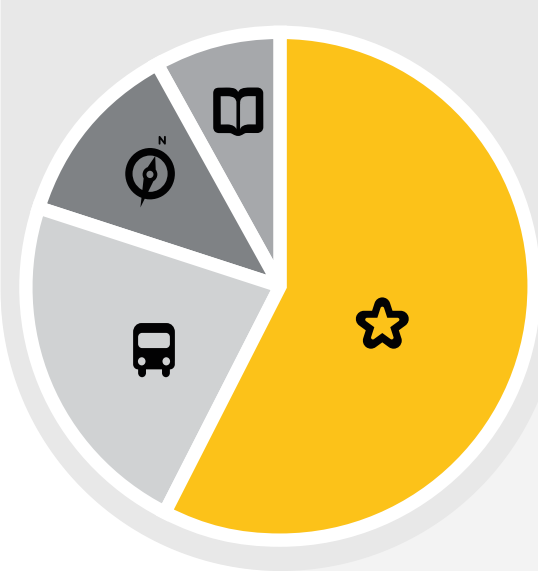

USER ACTIONS*

32
Thousand

PHOTOS & GIFS SENT

434

CONTENT DISPLAY*

5
Million

MODULES

- 8% NEWS
- 58% EVENTS**
- 12% SEARCH
- 22% TRANSPORTS

PEDESTRIANS*
Monthly Pedestrians Evolution

WEEKLY TREND

USER ACTIONS
Average User Actions Count by Week Day

PEDESTRIANS
Average Pedestrians Count by Week Day

In April, the flow of pedestrians was similar during the week, with a slight decreased on Sundays. Regarding the user actions, there was a higher trend during the weekends, while on the working days the trend was stable.

DAILY TREND

USER ACTIONS
Monthly User Actions Evolution

PEDESTRIANS
Monthly Pedestrians Evolution

In April, there were recorded two peaks of pedestrians between 1 pm and 2 pm, and between 6 pm and 8 pm. There were registered more user actions between 8 am and 11 am, and between 1 pm and 3 pm, and 4 pm and 6 pm.