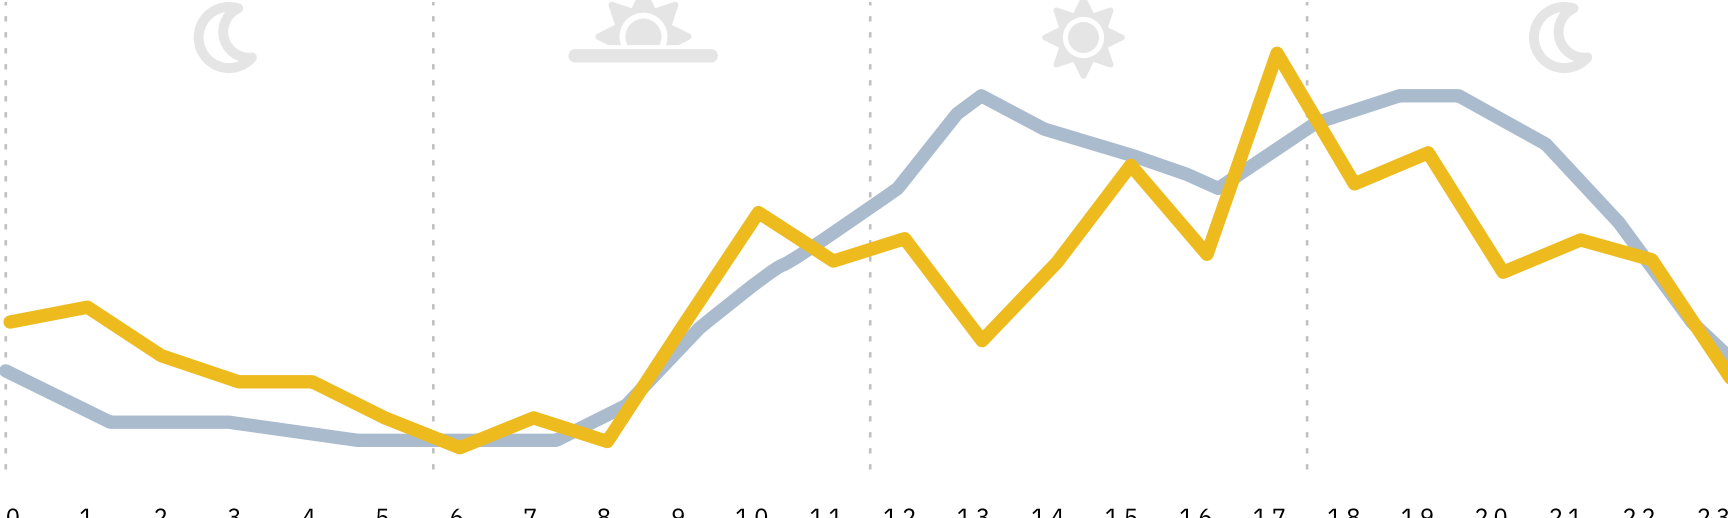

PEDESTRIANS*
Monthly Pedestrians Evolution

WEEKLY TREND

USER ACTIONS
Average User Actions Count by Week Day

PEDESTRIANS
Average Pedestrians Count by Week Day

In April, the flow of pedestrians was similar during the week, with a slight decreased on Sundays. Regarding the user actions, there was a higher trend during the weekends, while on the working days the trend was stable.

DAILY TREND

USER ACTIONS
Monthly User Actions Evolution

PEDESTRIANS
Monthly Pedestrians Evolution

In April, there were recorded two peaks of pedestrians between 1 pm and 2 pm, and between 6 pm and 8 pm. There were registered more user actions between 8 am and 11 am, and between 1 pm and 3 pm, and 4 pm and 6 pm.