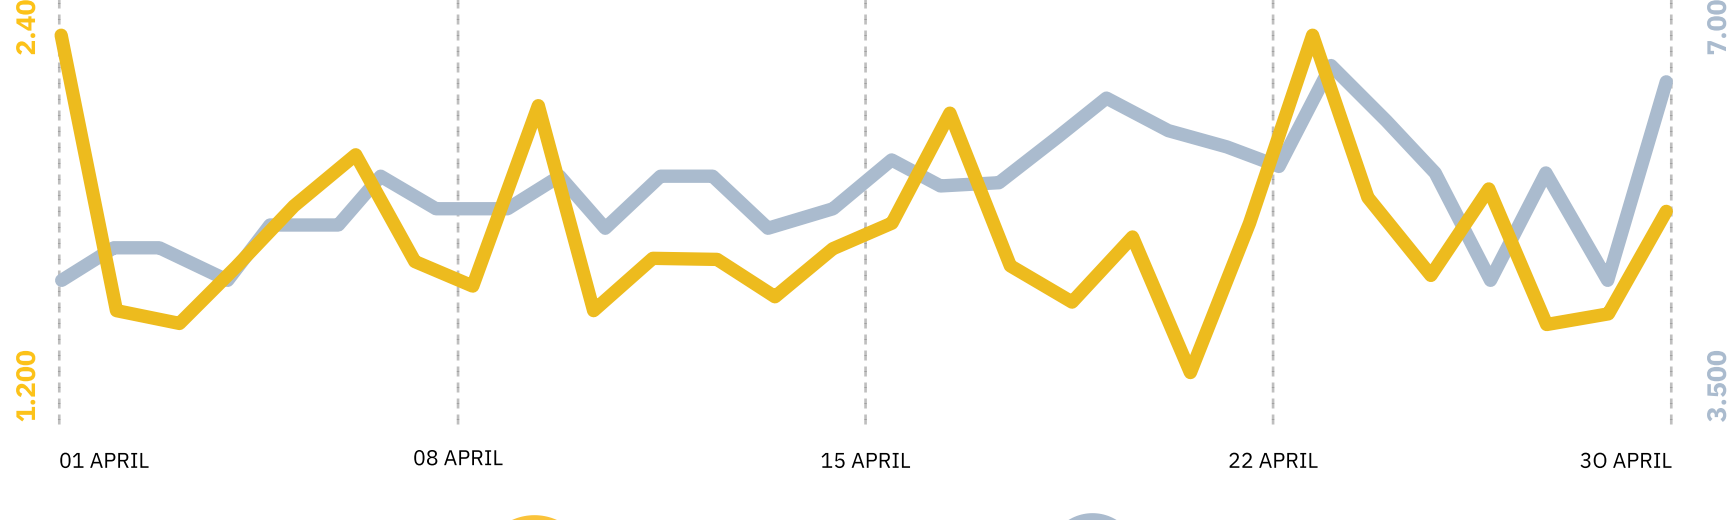

USER ACTIONS*

32
Thousand

PHOTOS & GIFS SENT

434

CONTENT DISPLAY*

5
Million

MODULES

- 8% NEWS
- 58% EVENTS**
- 12% SEARCH
- 22% TRANSPORTS

- EN 8%**
- PT 73%**
- ES 19%**

In April, the Events Module was in greater demand. TOMI users searched for Exhibitions, Theaters and Others Events, taking place in the city.

TOP CONTENT CATEGORIES

USER ACTIONS
Principais categorias por Módulo

PEDESTRIANS*
Monthly Pedestrians Evolution

WEEKLY TREND

USER ACTIONS
Average User Actions Count by Week Day

PEDESTRIANS
Average Pedestrians Count by Week Day

In April, the flow of pedestrians was similar during the week, with a slight decreased on Sundays. Regarding the user actions, there was a higher trend during the weekends, while on the working days the trend was stable.

DAILY TREND

USER ACTIONS
Monthly User Actions Evolution

PEDESTRIANS
Monthly Pedestrians Evolution

In April, there were recorded two peaks of pedestrians between 1 pm and 2 pm, and between 6 pm and 8 pm. There were registered more user actions between 8 am and 11 am, and between 1 pm and 3 pm, and 4 pm and 6 pm.