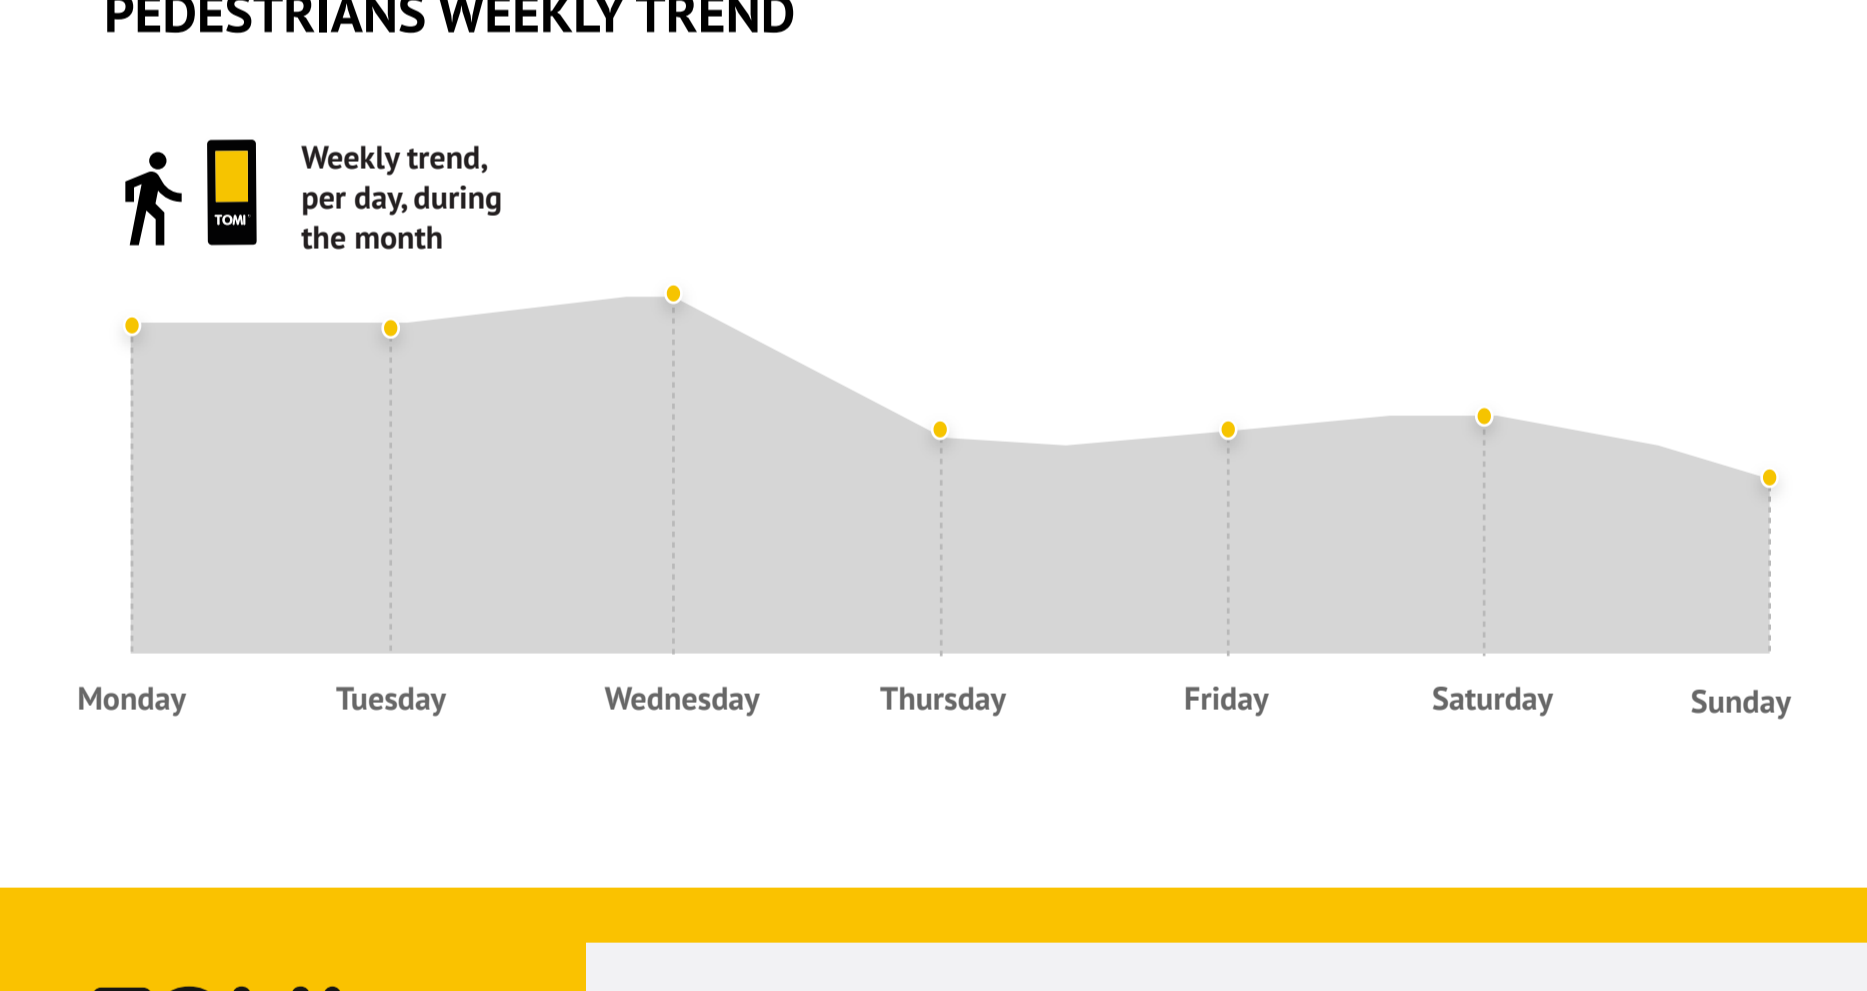

New feature to detect mask usage

TOMI has a new technology that detects whether people are wearing the individual protection mask or not. This feature is the continuation of all the anti-covid technologies that TOMI has been developing over the past months. When a person is detected without a mask, TOMI displays a message advising them to use it.

TOP MODULES

Rank	Category	Sub-category
1º	City	Art & Culture
2º	Sports	Music
3º	Society	Exhibitions
		Where to Stay
		Public Services
		Where to Eat

Activation of detection and counting of pedestrians

TOMI has activated again the pedestrians' counting and detection technology, due to the fact that Portugal has entered on a new lockdown phase.

[See more news here](#)

PEDESTRIANS WEEKLY TREND

PEAK OF PEDESTRIANS ON WEDNESDAYS

In the month of January, there was a peak of pedestrians on Wednesdays. During the weekends, the trend of pedestrians was lower due to the mobility restrictions and the new measures imposed because of the increase of Covid-19 cases.