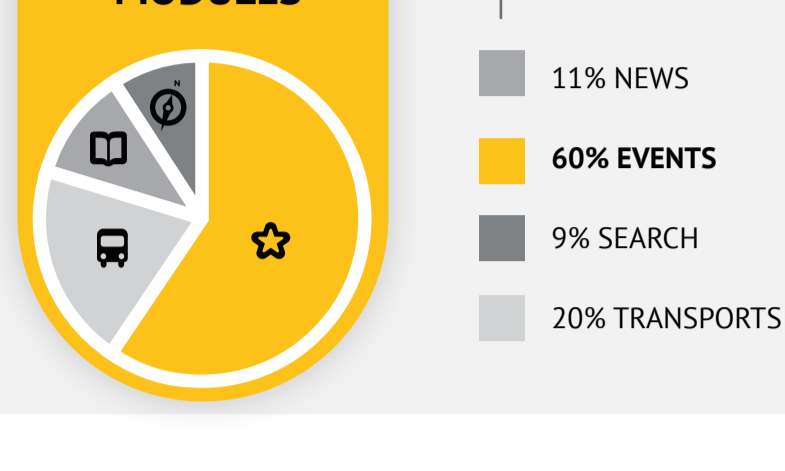

New feature to detect mask usage

TOMI has a new technology that detects whether people are wearing the individual protection mask or not. This feature is the continuation of all the anti-covid technologies that TOMI has been developing over the past months. When a person is detected without a mask, TOMI displays a message advising them to use it.

The Events module was in the spotlight in January, promoting the art and culture, music and exhibitions happening in the cities.

TOMI was present in the 3rd Accessible Tourism Webinar

TOMI was one of the guests, and speakers, at the 3rd Accessible Tourism Webinar, organized by Turismo de Portugal. In this Webinar, TOMI presented the TOMI For All solution, that allows every citizen, regardless of their physical and cognitive conditions, to have access to all the information on TOMI about the city.

TOP MODULES

Rank	Category	Sub-category
1º	City	Art & Culture
2º	Sports	Music
3º	Society	Exhibitions
		Where to Stay
		Public Services
		Where to Eat

Activation of detection and counting of pedestrians

TOMI has activated again the pedestrians' counting and detection technology, due to the fact that Portugal has entered on a new lockdown phase.

[See more news here](#)

PEDESTRIANS WEEKLY TREND

PEAK OF PEDESTRIANS ON WEDNESDAYS

In the month of January, there was a peak of pedestrians on Wednesdays. During the weekends, the trend of pedestrians was lower due to the mobility restrictions and the new measures imposed because of the increase of Covid-19 cases.