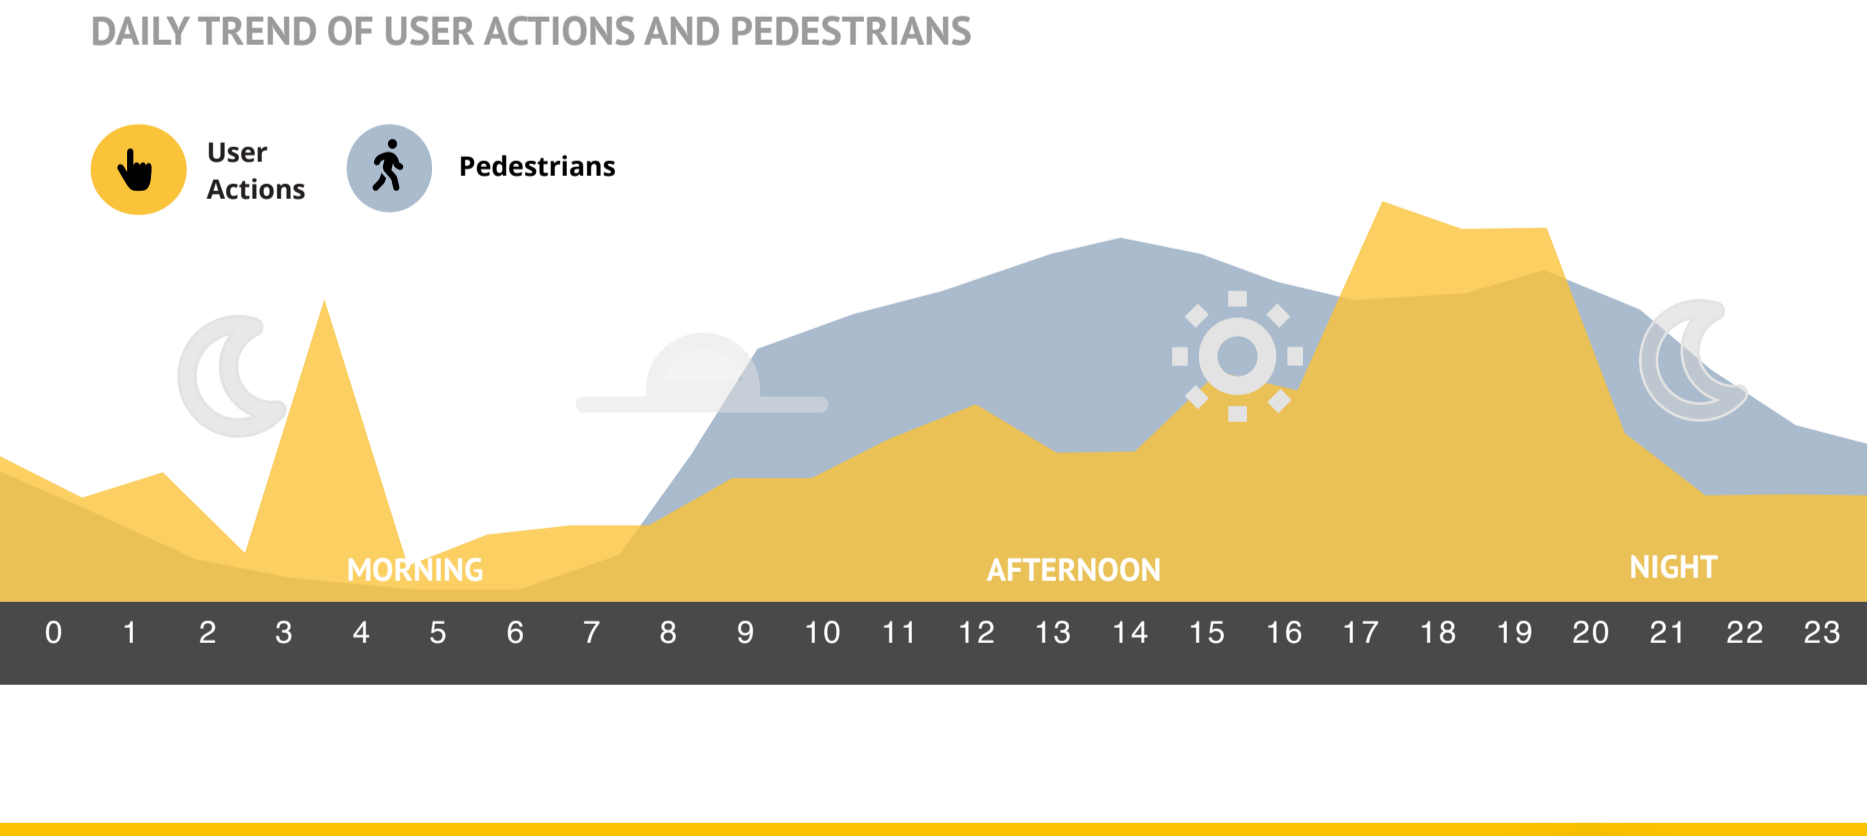

[See more news here](#)

PEDESTRIANS WEEKLY TREND

PEAK OF PEDESTRIANS ON WEDNESDAYS

In the month of January, there was a peak of pedestrians on Wednesdays. During the weekends, the trend of pedestrians was lower due to the mobility restrictions and the new measures imposed because of the increase of Covid-19 cases.

TOMI SMART MEDIA

Communication in the right place at the right time!

"Burger King"

"Ame Digital"

"Jesuitas Para Refugiados"

"Cervejaria Metropolis"

LOCATIONS BY NETWORK

The "Touches" values indicate the number of touches made on TOMI. The "Content Display" values show the number of each content exhibited on lists, selections and search.