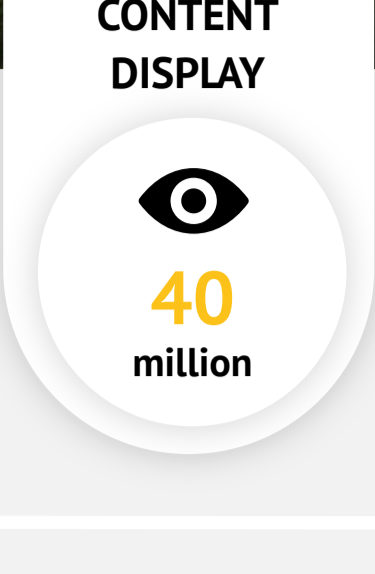

New feature to detect mask usage

TOMI has a new technology that detects whether people are wearing the individual protection mask or not. This feature is the continuation of all the anti-covid technologies that TOMI has been developing over the past months. When a person is detected without a mask, TOMI displays a message advising them to use it.

[See more news here](#)

PEDESTRIANS WEEKLY TREND

PEAK OF PEDESTRIANS ON WEDNESDAYS

In the month of January, there was a peak of pedestrians on Wednesdays. During the weekends, the trend of pedestrians was lower due to the mobility restrictions and the new measures imposed because of the increase of Covid-19 cases.