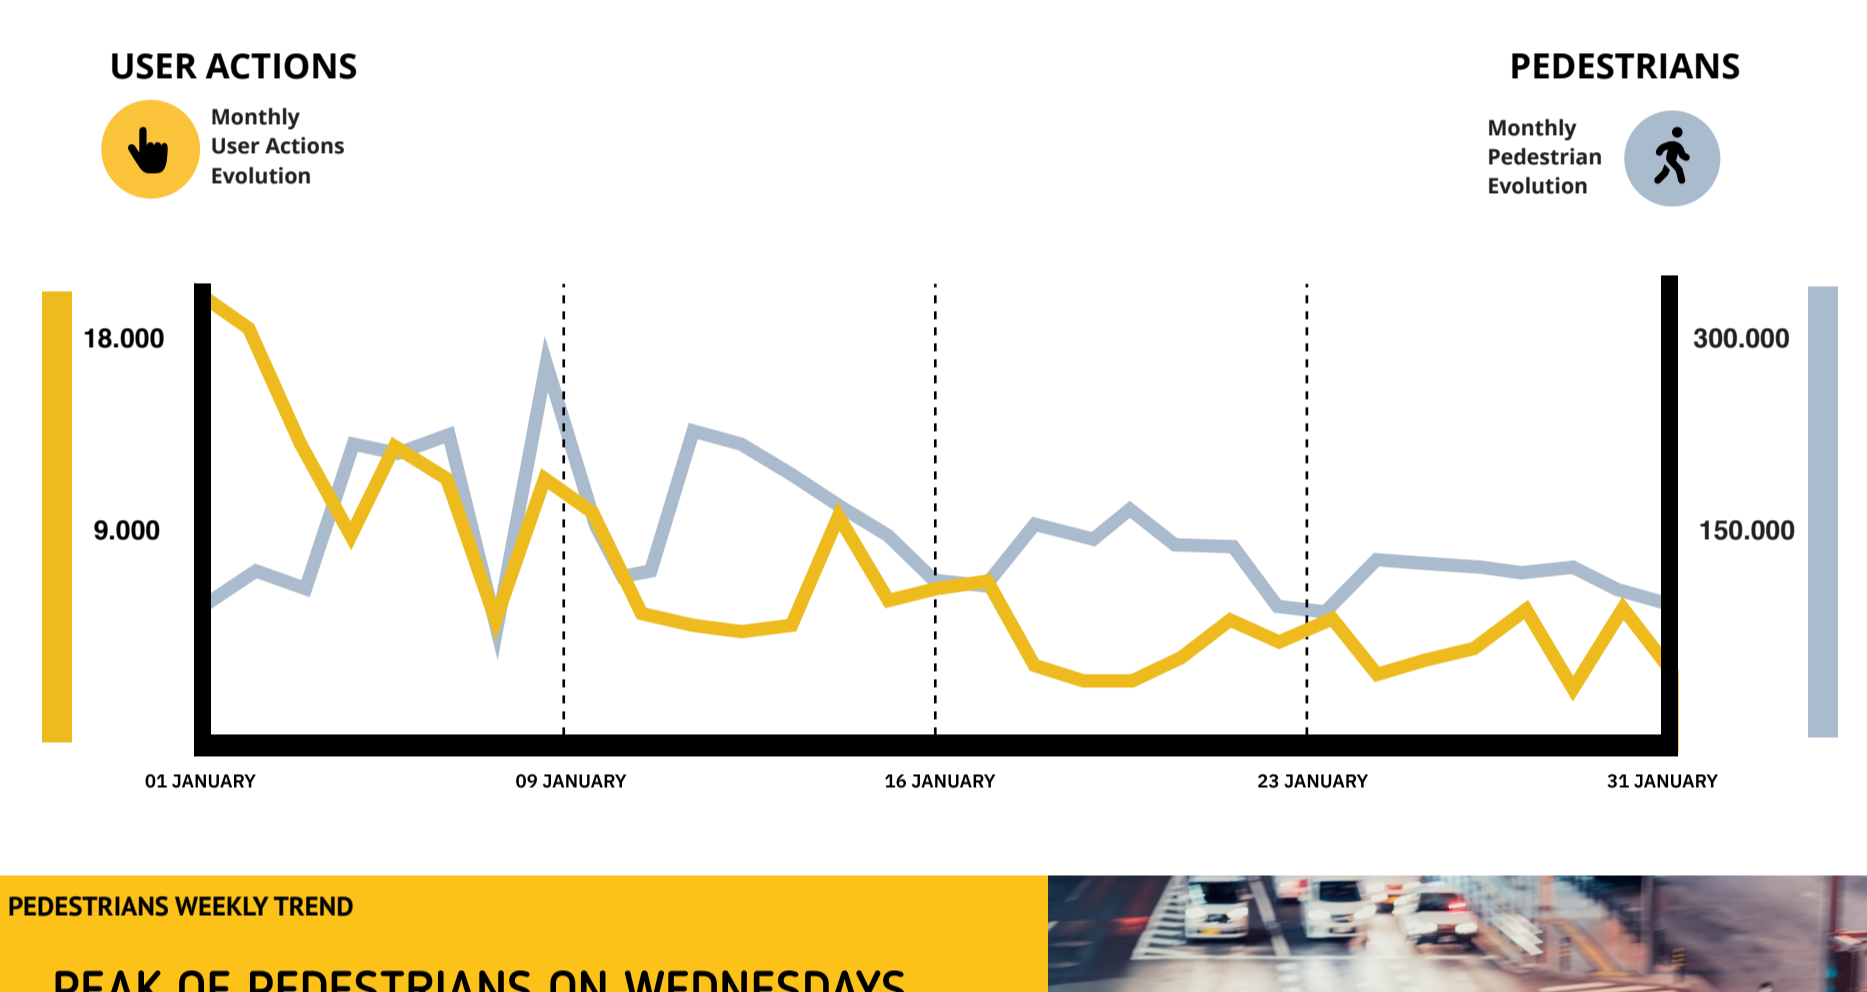

New feature to detect mask usage

TOMI has a new technology that detects whether people are wearing the individual protection mask or not. This feature is the continuation of all the anti-covid technologies that TOMI has been developing over the past months. When a person is detected without a mask, TOMI displays a message advising them to use it.

The Events module was in the spotlight in January, promoting the art and culture, music and exhibitions happening in the cities.

TOMI was present in the 3rd Accessible Tourism Webinar

TOMI was one of the guests, and speakers, at the 3rd Accessible Tourism Webinar, organized by Turismo de Portugal. In this Webinar, TOMI presented the TOMI For All solution, that allows every citizen, regardless of their physical and cognitive conditions, to have access to all the information on TOMI about the city.

TOP MODULES

Rank	Category	Sub-category
1º	City	Art & Culture
2º	Sports	Music
3º	Society	Exhibitions
		Where to Stay
		Public Services
		Where to Eat

Activation of detection and counting of pedestrians

TOMI has activated again the pedestrians' counting and detection technology, due to the fact that Portugal has entered on a new lockdown phase.

[See more news here](#)

PEDESTRIANS WEEKLY TREND

PEAK OF PEDESTRIANS ON WEDNESDAYS

In the month of January, there was a peak of pedestrians on Wednesdays. During the weekends, the trend of pedestrians was lower due to the mobility restrictions and the new measures imposed because of the increase of Covid-19 cases.