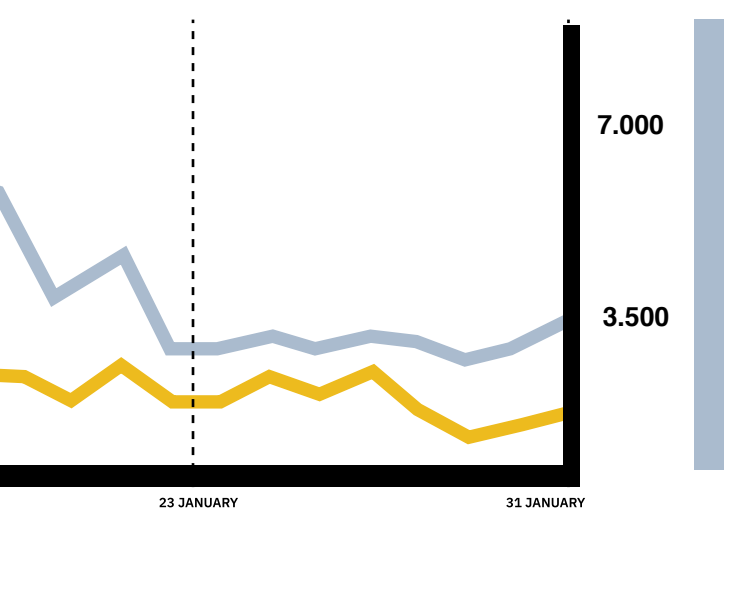

- 8% NEWS
- 48% EVENTS**
- 12% SEARCH
- 32% TRANSPORTS

- EN 6%
- PT **76%**
- ES 18%

In the four main modules, there was a higher percentage of usage in the Events Module. TOMI users searched mostly for Exhibitions, Art & Culture, and Music.

The month of January was marked by the exponential increase in cases of Covid-19 in Portugal and the rest of Europe and, consequently, the return to lockdown.

DURING THE MONTH

USER ACTIONS

Monthly User Actions Evolution

PEDESTRIANS

Monthly Pedestrian Evolution

Pedestrians weekly trend

TREND OF PEDESTRIANS SHOWS A LOWER FLOW ON THURSDAYS

In January there was a lower trend of pedestrians on Thursdays, while in the remaining days, the flow was similar during the week, with a small peak on Saturdays.

PEDESTRIANS WEEKLY TREND

Weekly trend, per day, during the month

DAILY TREND OF USERS AND PEDESTRIANS

User Actions | Pedestrians

THE PODIUM

BY LOCATION