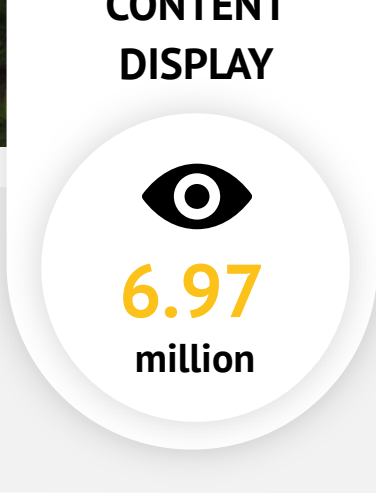

New feature to detect mask usage

TOMI has a new technology that detects whether people are wearing the individual protection mask or not. This feature is the continuation of all the anti-covid technologies that TOMI has been developing over the past months. When a person is detected without a mask, TOMI displays a message advising them to use it.

- 8% NEWS
- 48% EVENTS**
- 12% SEARCH
- 32% TRANSPORTS

- EN 6%
- PT **76%**
- ES 18%

In the four main modules, there was a higher percentage of usage in the Events Module. TOMI users searched mostly for Exhibitions, Art & Culture, and Music.

PEDESTRIANS

Monthly Pedestrian Evolution

Pedestrians weekly trend

TREND OF PEDESTRIANS SHOWS A LOWER FLOW ON THURSDAYS

In January there was a lower trend of pedestrians on Thursdays, while in the remaining days, the flow was similar during the week, with a small peak on Saturdays.