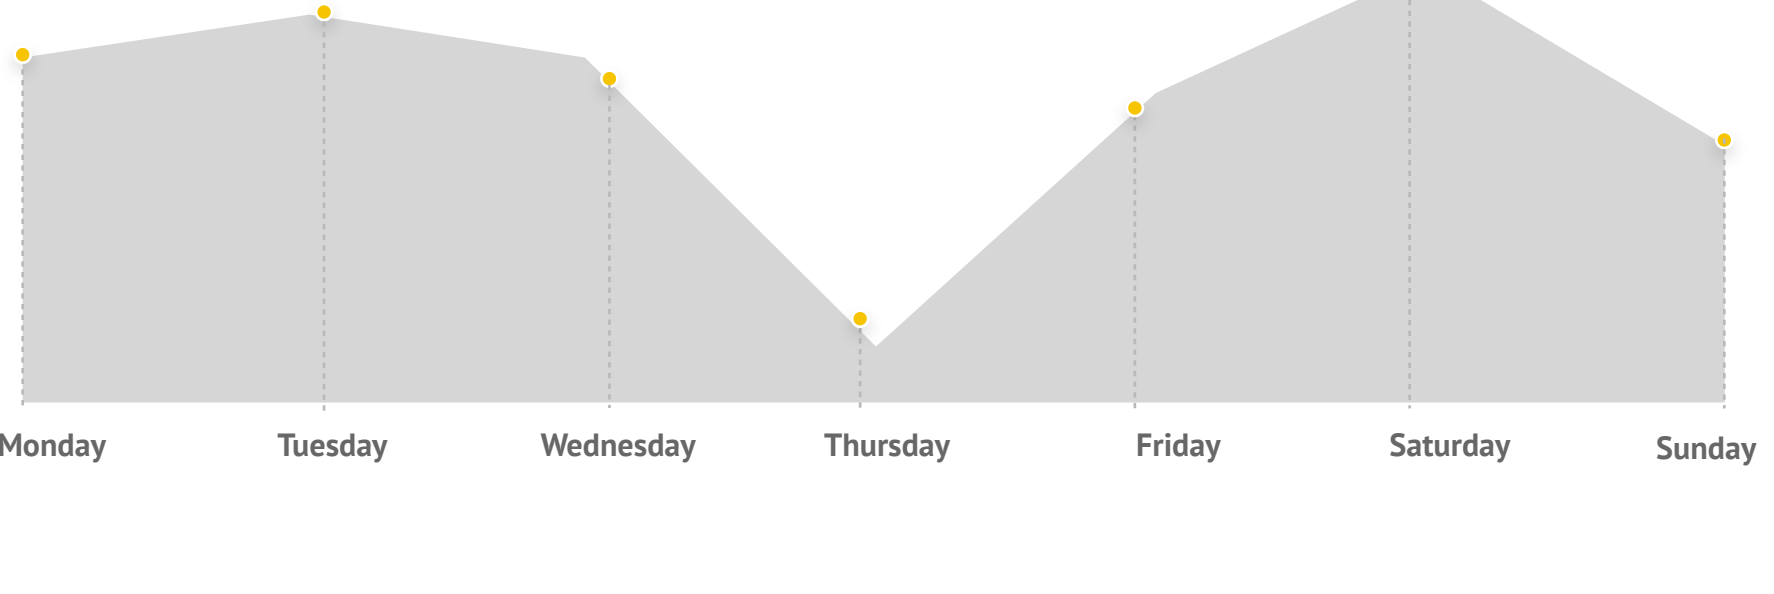

PEDESTRIANS

Monthly Pedestrian Evolution

Pedestrians weekly trend

TREND OF PEDESTRIANS SHOWS A LOWER FLOW ON THURSDAYS

In January there was a lower trend of pedestrians on Thursdays, while in the remaining days, the flow was similar during the week, with a small peak on Saturdays.

PEDESTRIANS WEEKLY TREND

Weekly trend, per day, during the month

DAILY TREND OF USERS AND PEDESTRIANS

User Actions | Pedestrians

THE PODIUM

BY LOCATION