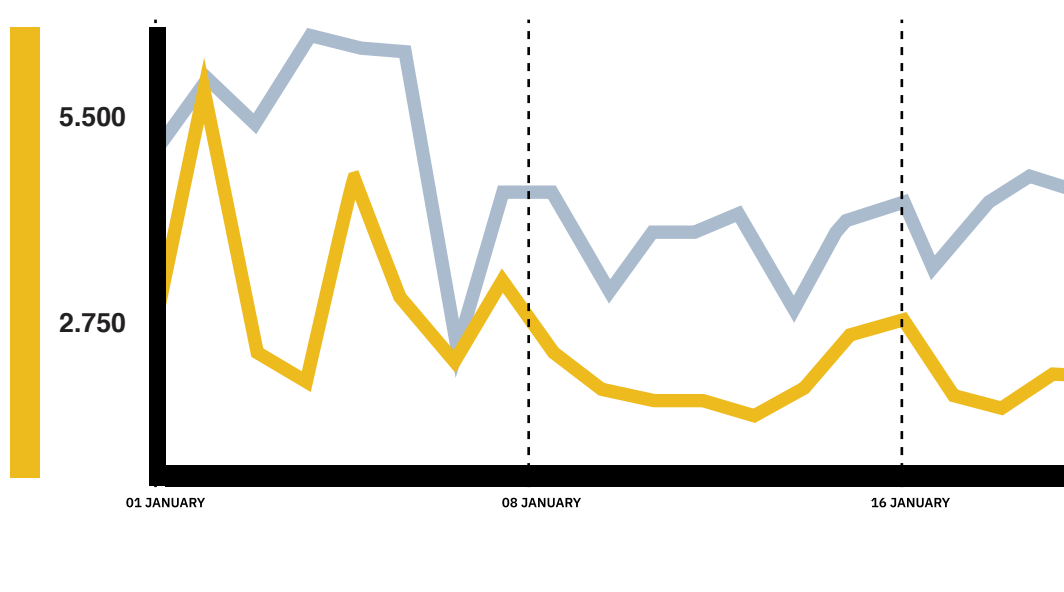

- 8% NEWS
- 48% EVENTS**
- 12% SEARCH
- 32% TRANSPORTS

- EN 6%
- PT **76%**
- ES 18%

In the four main modules, there was a higher percentage of usage in the Events Module. TOMI users searched mostly for Exhibitions, Art & Culture, and Music.

The month of January was marked by the exponential increase in cases of Covid-19 in Portugal and the rest of Europe and, consequently, the return to lockdown.

DURING THE MONTH

USER ACTIONS

Monthly User Actions Evolution

PEDESTRIANS

Monthly Pedestrian Evolution

Pedestrians weekly trend

TREND OF PEDESTRIANS SHOWS A LOWER FLOW ON THURSDAYS

In January there was a lower trend of pedestrians on Thursdays, while in the remaining days, the flow was similar during the week, with a small peak on Saturdays.