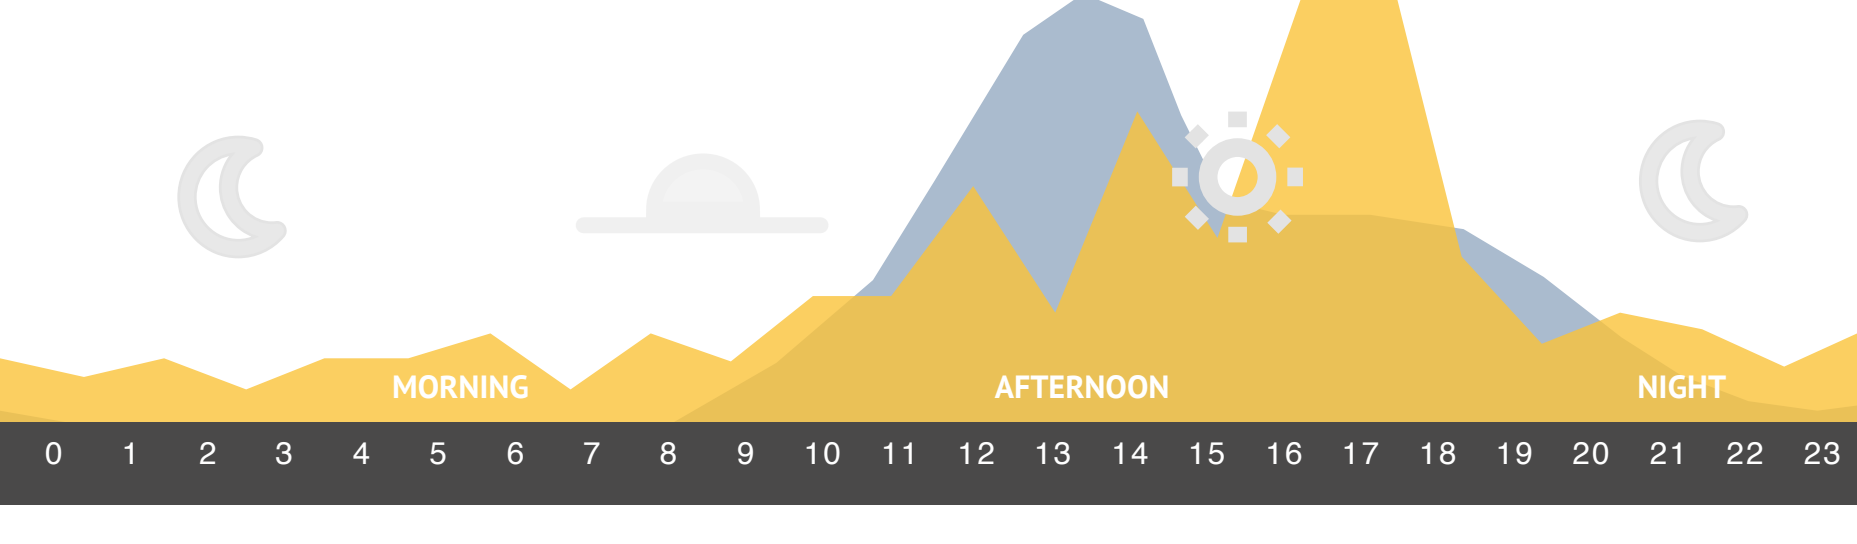

New feature to detect mask usage

TOMI has a new technology that detects whether people are wearing the individual protection mask or not. This feature is the continuation of all the anti-covid technologies that TOMI has been developing over the past months. When a person is detected without a mask, TOMI displays a message advising them to use it.

PEDESTRIANS

Monthly Pedestrian Evolution

Pedestrians weekly trend

TREND OF PEDESTRIANS SHOWS A LOWER FLOW ON THURSDAYS

In January there was a lower trend of pedestrians on Thursdays, while in the remaining days, the flow was similar during the week, with a small peak on Saturdays.

PEDESTRIANS WEEKLY TREND

Weekly trend, per day, during the month

DAILY TREND OF USERS AND PEDESTRIANS

User Actions | Pedestrians

THE PODIUM

BY LOCATION