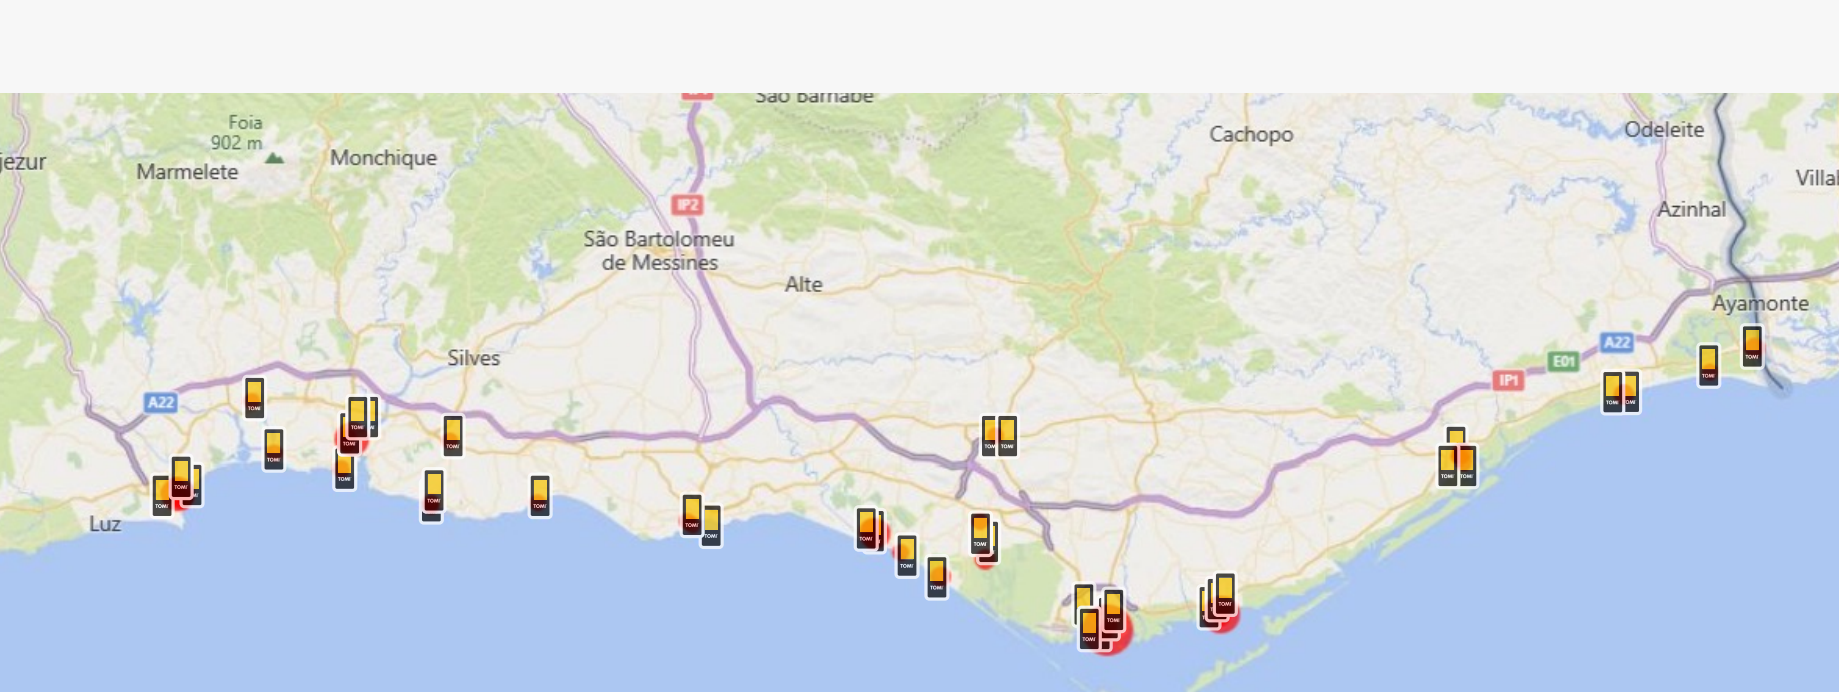

20 680

Faro
Câmara Municipal

SELFIE WINNER

216

Vila Real de
Santo António

TOMI Keep in Touch

SUBSCRIBE TOMI

NEWSLETTER