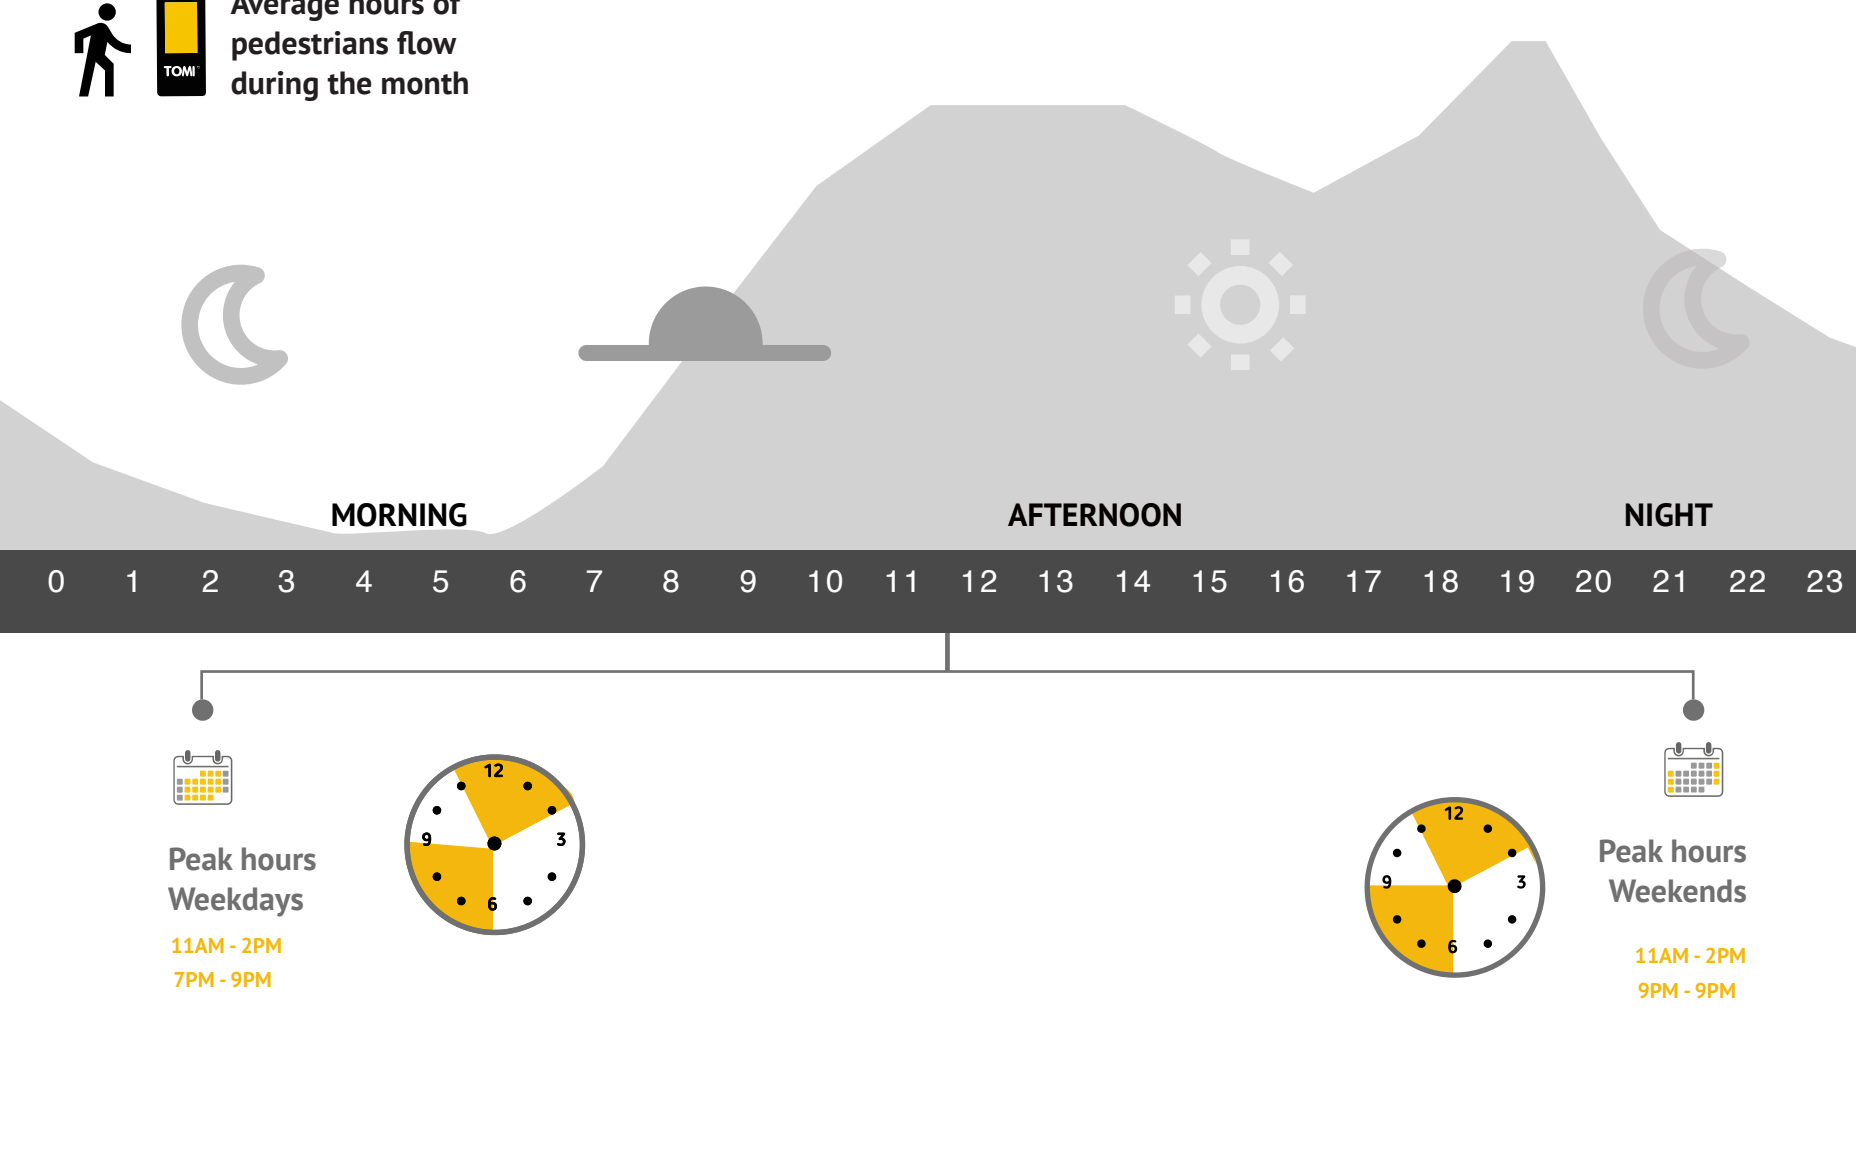

HOURLY TREND

Average hours of pedestrians flow during the month

TOMI SMART MEDIA

Communication in the right place at the right time!

TOMI is the best mode to communicate and reach the desired target audience in an interactive and creative way.