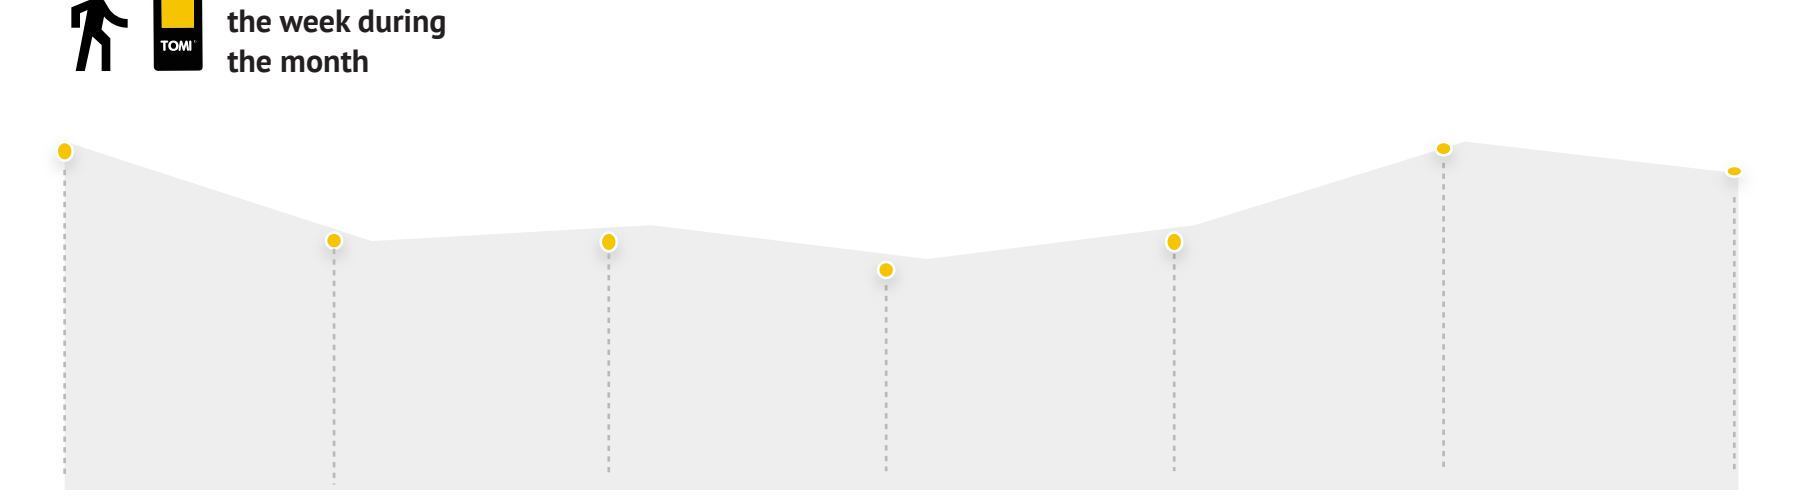

WEEKLY TREND

Trend per day of the week during the month

Weekend

The pedestrians flow registered a significant increase over the weekend, especially on Saturday.

During the month, the peaks were recorded between 11 am and 2pm, and 7pm and 9pm.