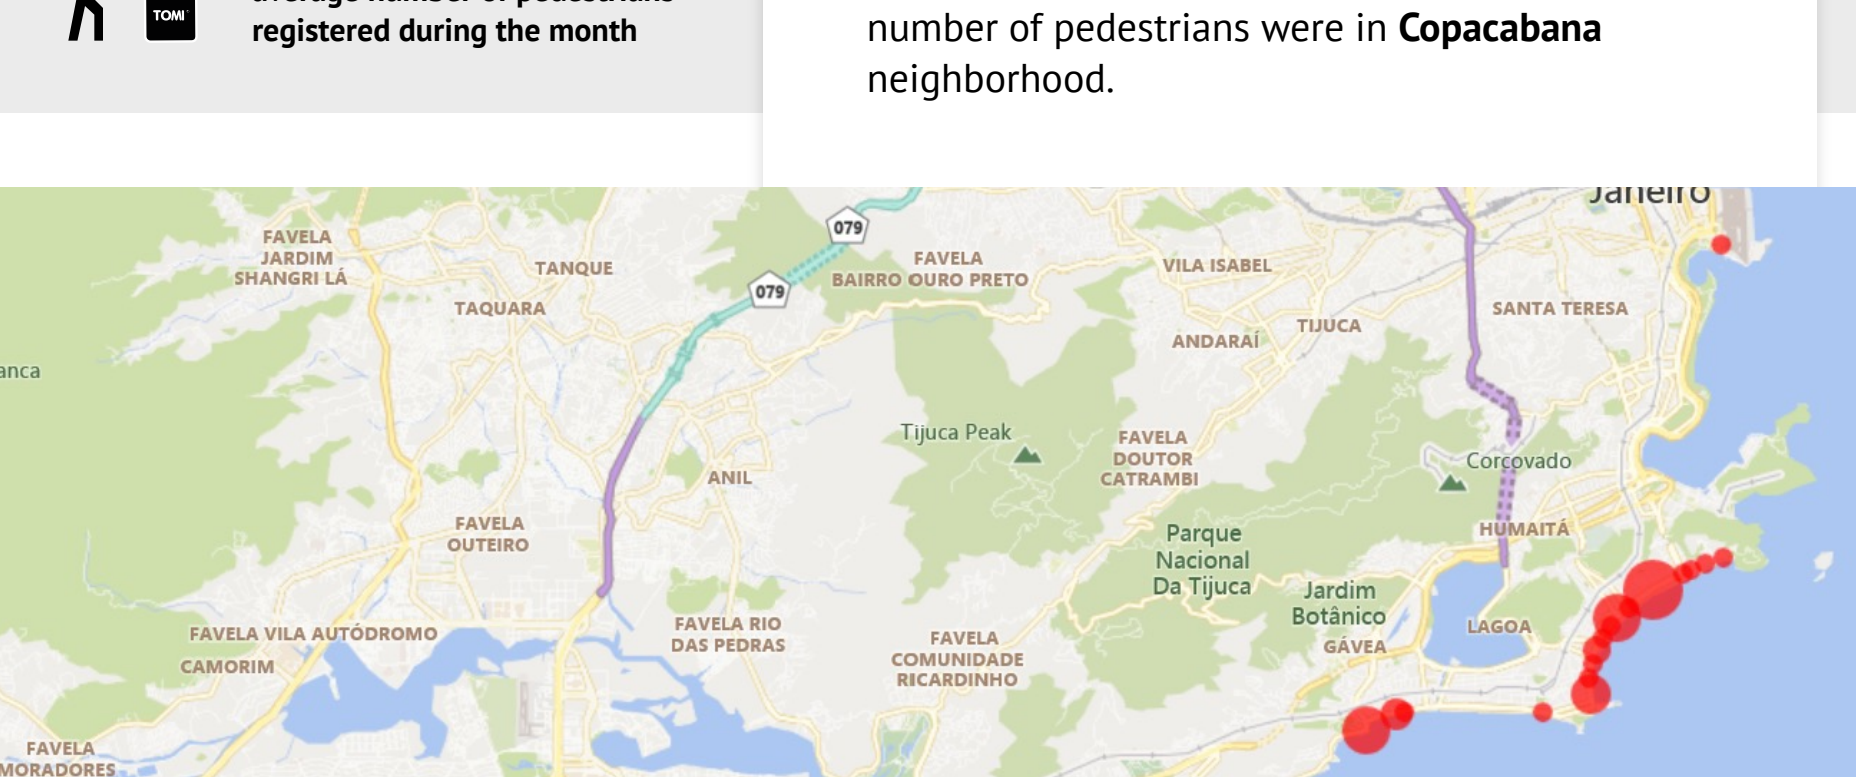

HEAT MAP

TOMI'S LOCATIONS

Areas with the highest average number of pedestrians registered during the month

In October, the TOMIs that registered the highest number of pedestrians were in **Copacabana** neighborhood.