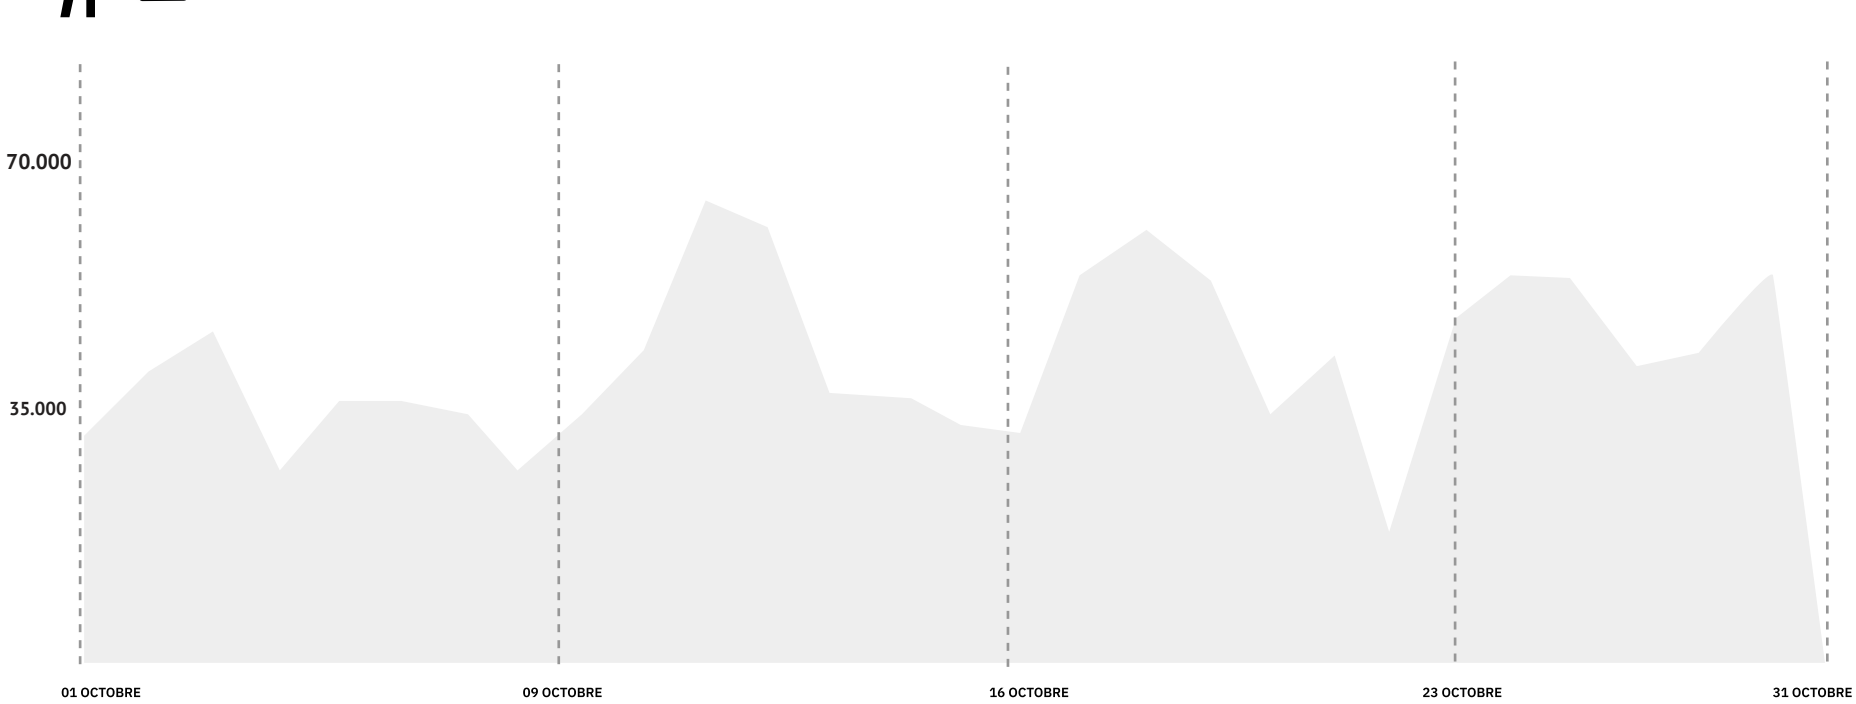

October main topic:

Following the trend of the previous month, the impact of the pandemic in Rio de Janeiro was growing, with preventing measures still in place.