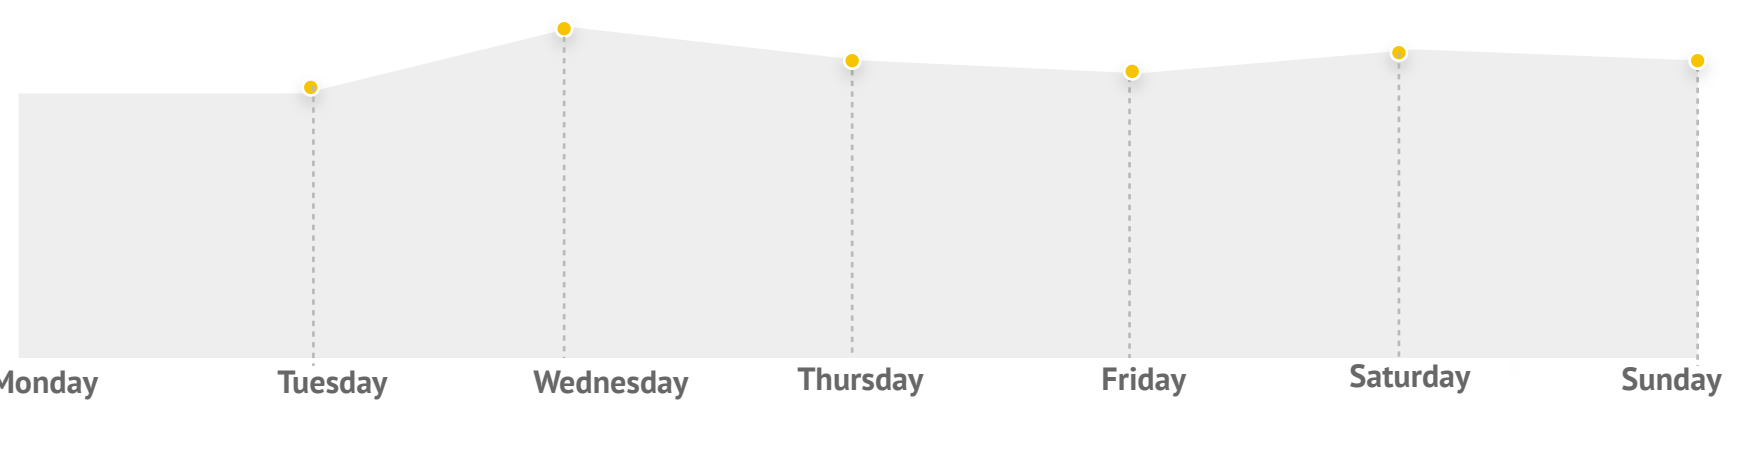

### PEDESTRIANS

Evolução Mensal de Pedestres

## SIMILAR PEDESTRIAN COUNT

In July, there was a similar trend on all days of the week, registering only a peak on Wednesday.

## WEEKLY TREND

Average weekly pedestrians count during the month

	SEARCH	EVENTS	NEWS
<b>TOP UPDATES PER REGION</b>	Vila Nova de Gaia Ribeira da Pena Valongo Viana do Castelo Ponte de Lima	Paredes Marco de Canaveses Vila do Conde Baíão Vila Nova de Gaia	Melgaço Baíão Tabuaço Santa Maria da Feira Arcos de Valdevez