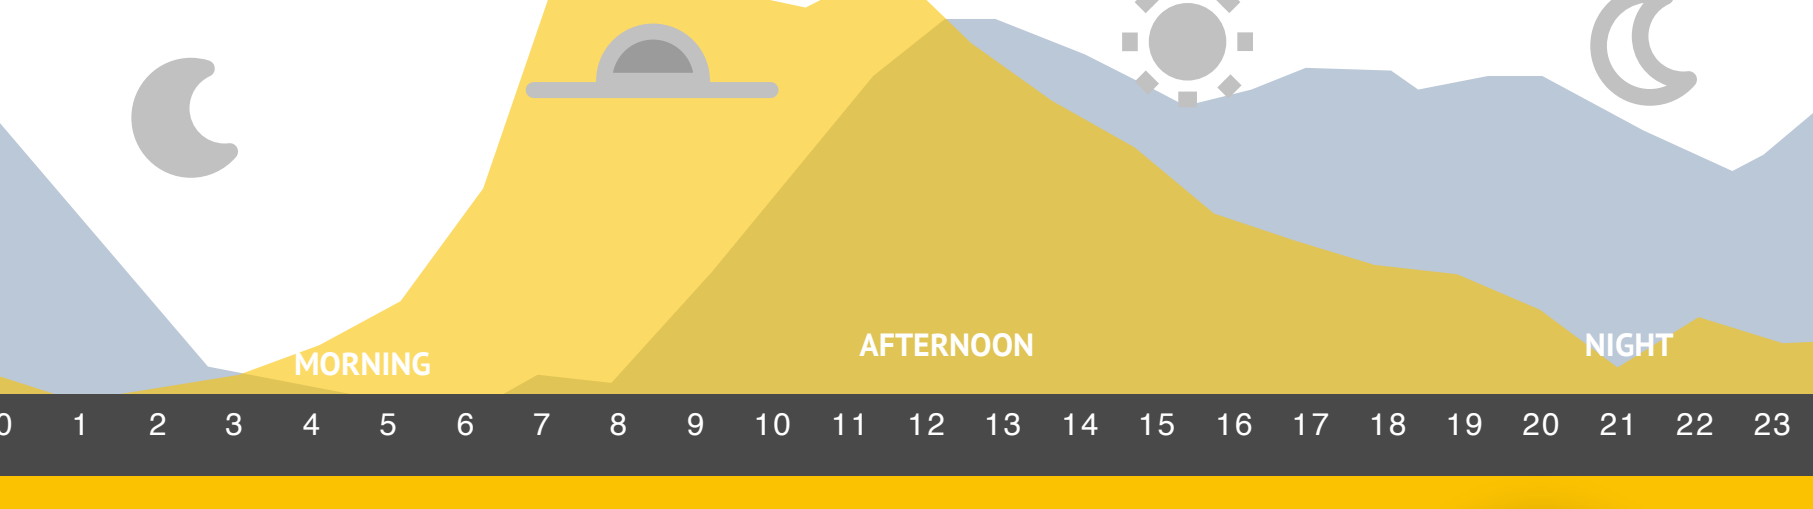

## SIMILAR PEDESTRIAN COUNT

In July, there was a similar trend on all days of the week, registering only a peak on Wednesday.

## WEEKLY TREND

Average weekly pedestrians count during the month

	SEARCH	EVENTS	NEWS
<b>TOP UPDATES PER REGION</b>	Vila Nova de Gaia Ribeira da Pena Valongo Viana do Castelo Ponte de Lima	Paredes Marco de Canaveses Vila do Conde Baíão Vila Nova de Gaia	Melgaço Baíão Tabuaço Santa Maria da Feira Arcos de Valdevez

## DAILY TREND

Touches

Pedestrians

## THE PODIUM LOCATIONS