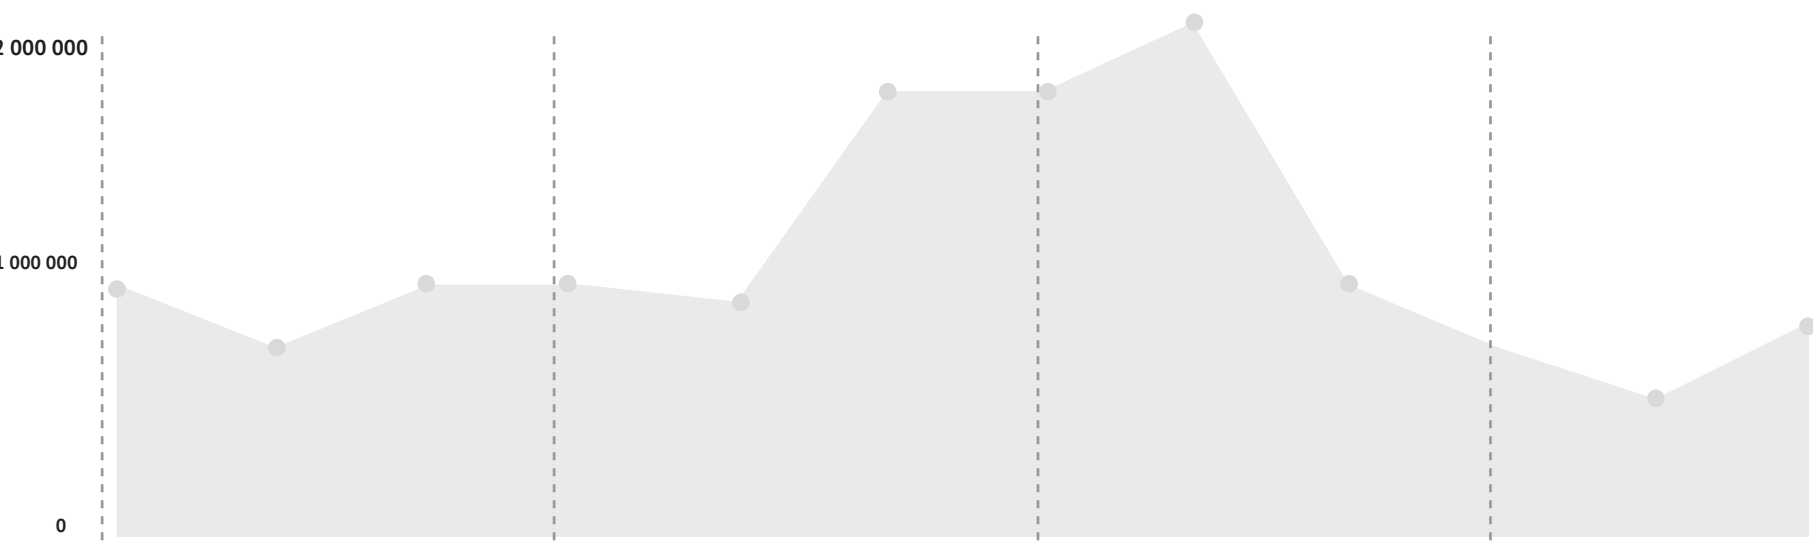

TOMI's Porto and the North network registered over 6.000 published events in 2019, showing how TOMI is a great ally to promote art and culture in the city.

DURING THE MONTH

Monthly Touches Evolution

Monthly Sent Photos Evolution