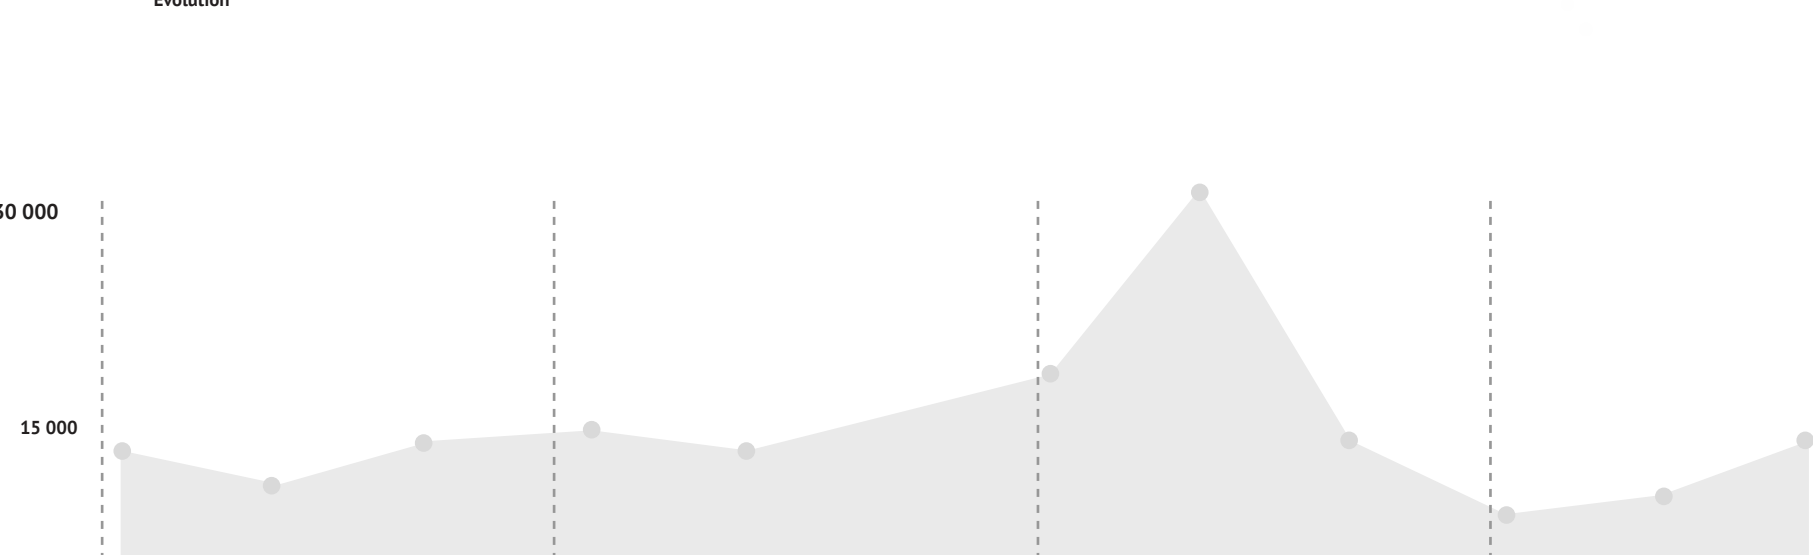

TOMI's Porto and the North network registered over 6.000 published events in 2019, showing how TOMI is a great ally to promote art and culture in the city.

DURING THE MONTH

Monthly Touches Evolution

Monthly Sent Photos Evolution