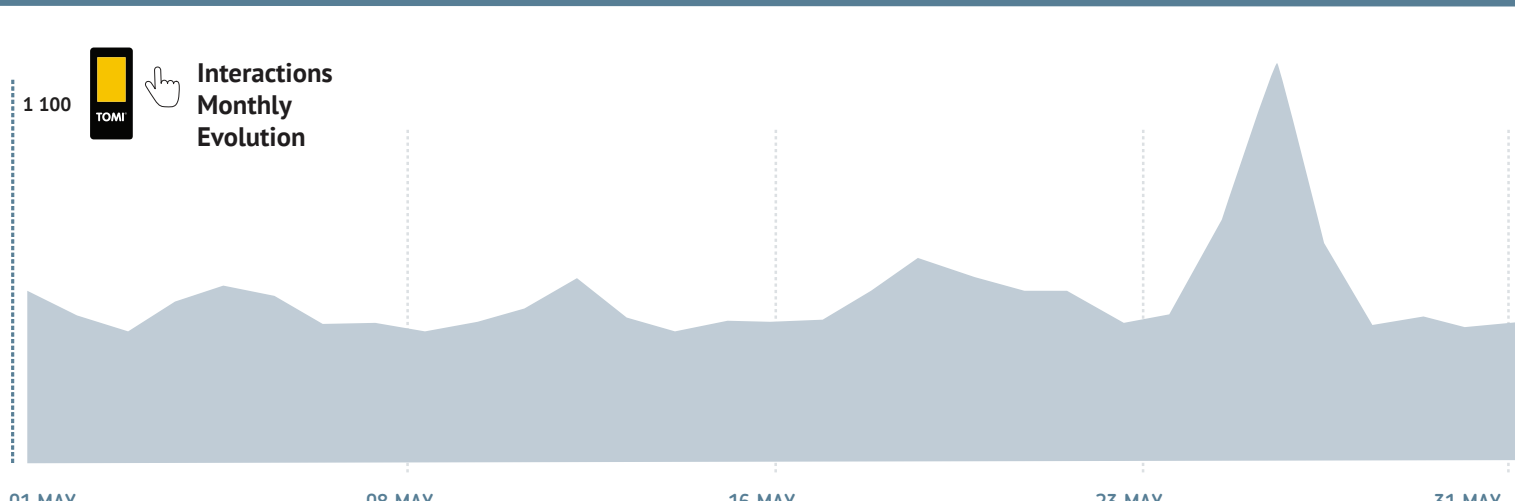

Growth in the interactions

May was a great month with a great growth in interactions in the network.

May highlights

The "Search" module remains highlighted, with the "Where to eat" category. Find the best local restaurant to enjoy a good meal with the help of TOMI.

Peak on Sunday, May 26th

Sundays always stand out in the monthly evolution of interactions. In May, Sunday on the 26th recorded a very significant peak.

INTERACTION BY HOUR

Podium

INTERACTION CHAMPION

HIGHEST NUMBER OF INTERACTIONS