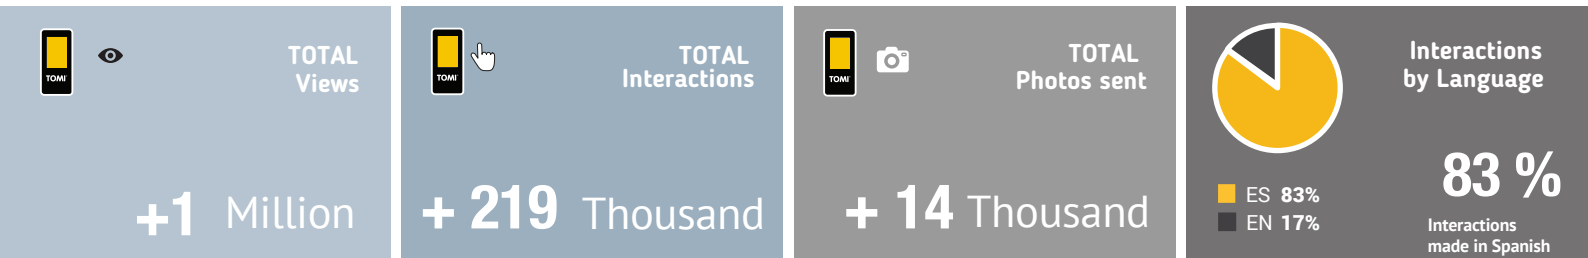

Growth in the interactions

May was a great month with a great growth in interactions in the network.

May highlights

The "Search" module remains highlighted, with the "Where to eat" category. Find the best local restaurant to enjoy a good meal with the help of TOMI.

Peak on Sunday, May 26th

Sundays always stand out in the monthly evolution of interactions. In May, Sunday on the 26th recorded a very significant peak.

INTERACTION BY HOUR

Podium

INTERACTION CHAMPION

HIGHEST NUMBER OF INTERACTIONS