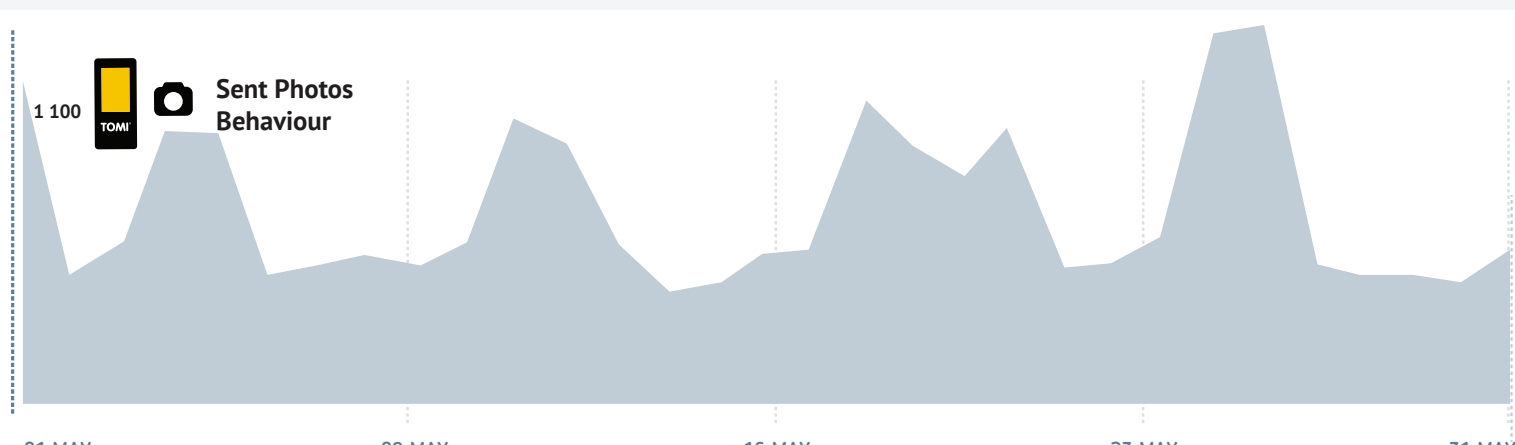

Peak on Sunday, May 26th

Sundays always stand out in the monthly evolution of interactions. In May, Sunday on the 26th recorded a very significant peak.

INTERACTION BY HOUR

Podium

INTERACTION CHAMPION

HIGHEST NUMBER OF INTERACTIONS