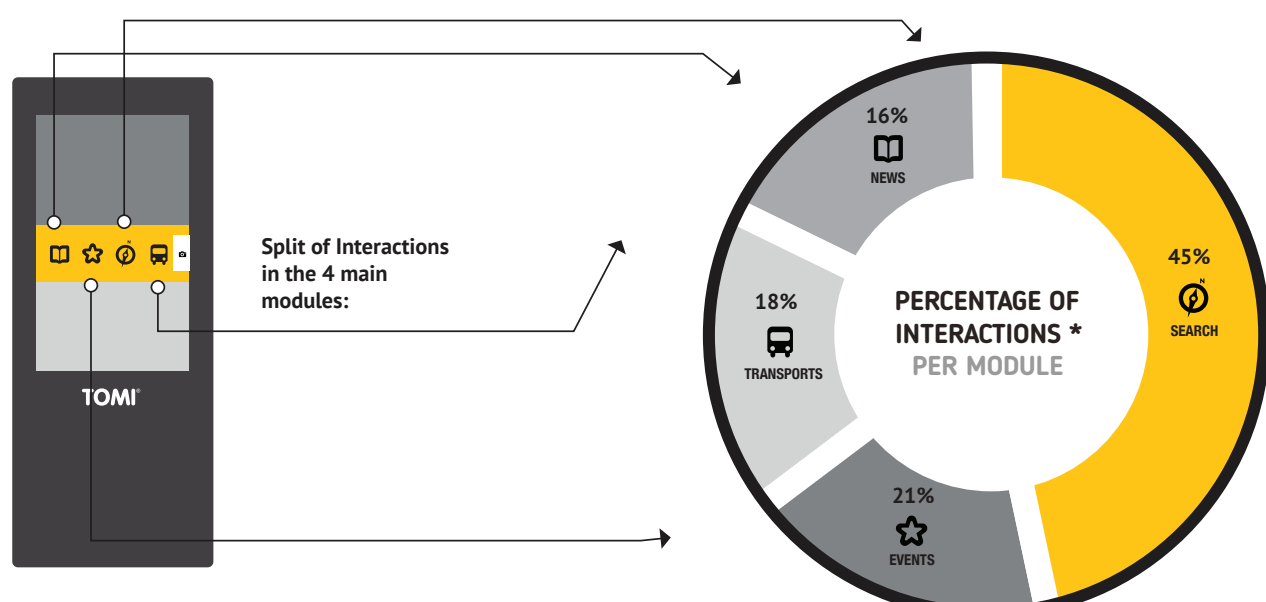

Growth in the interactions

May was a great month with a great growth in interactions in the network.

May highlights

The "Search" module remains highlighted, with the "Where to eat" category. Find the best local restaurant to enjoy a good meal with the help of TOMI.

TOP Modules

SEARCH	EVENTS	NEWS	TRANSPORTS
1° Where to Eat	Music	Music	Plaza de Armas
2° What to Do	Theater	Teatro	Cerro Santa Lucía
3° Art and Culture	Exhibition	Exposición	Mercado Central de Santiago

DURING THE MONTH

Peak on Sunday, May 26th

Sundays always stand out in the monthly evolution of interactions. In May, Sunday on the 26th recorded a very significant peak.

INTERACTION BY HOUR

Podium

INTERACTION CHAMPION

HIGHEST NUMBER OF INTERACTIONS